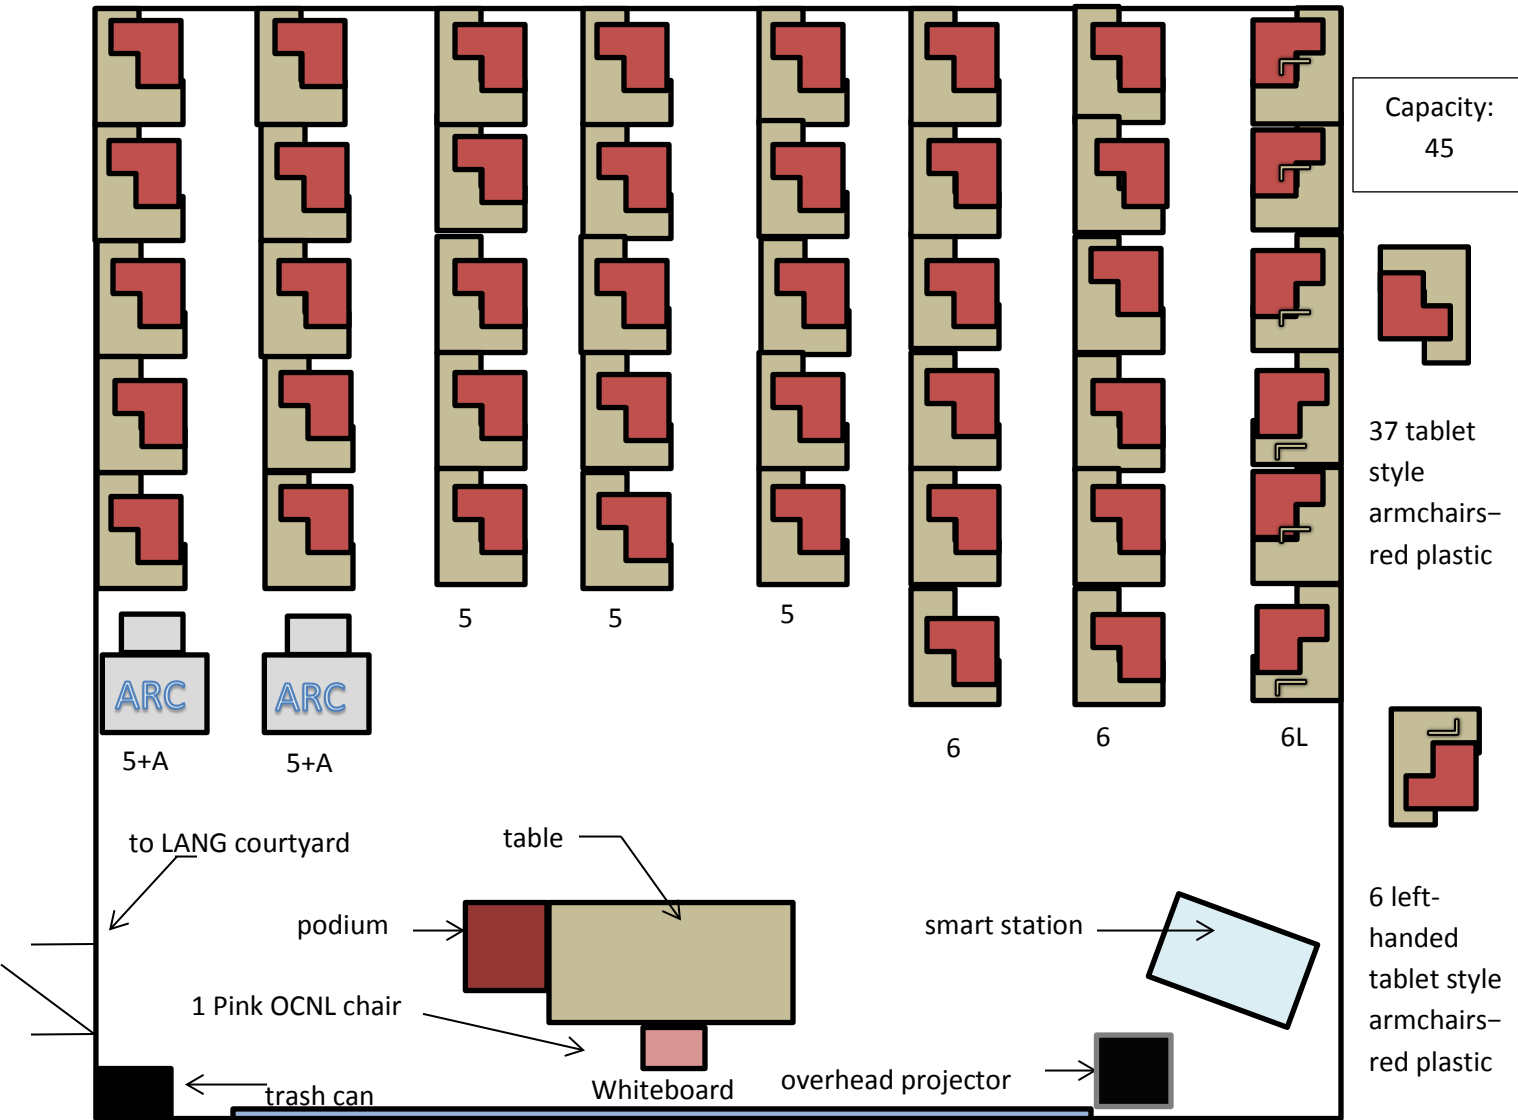

LANG 105

FRONT

2 ARC Stations—gray desk with white/gray chair

Last Updated: 03/23/2018