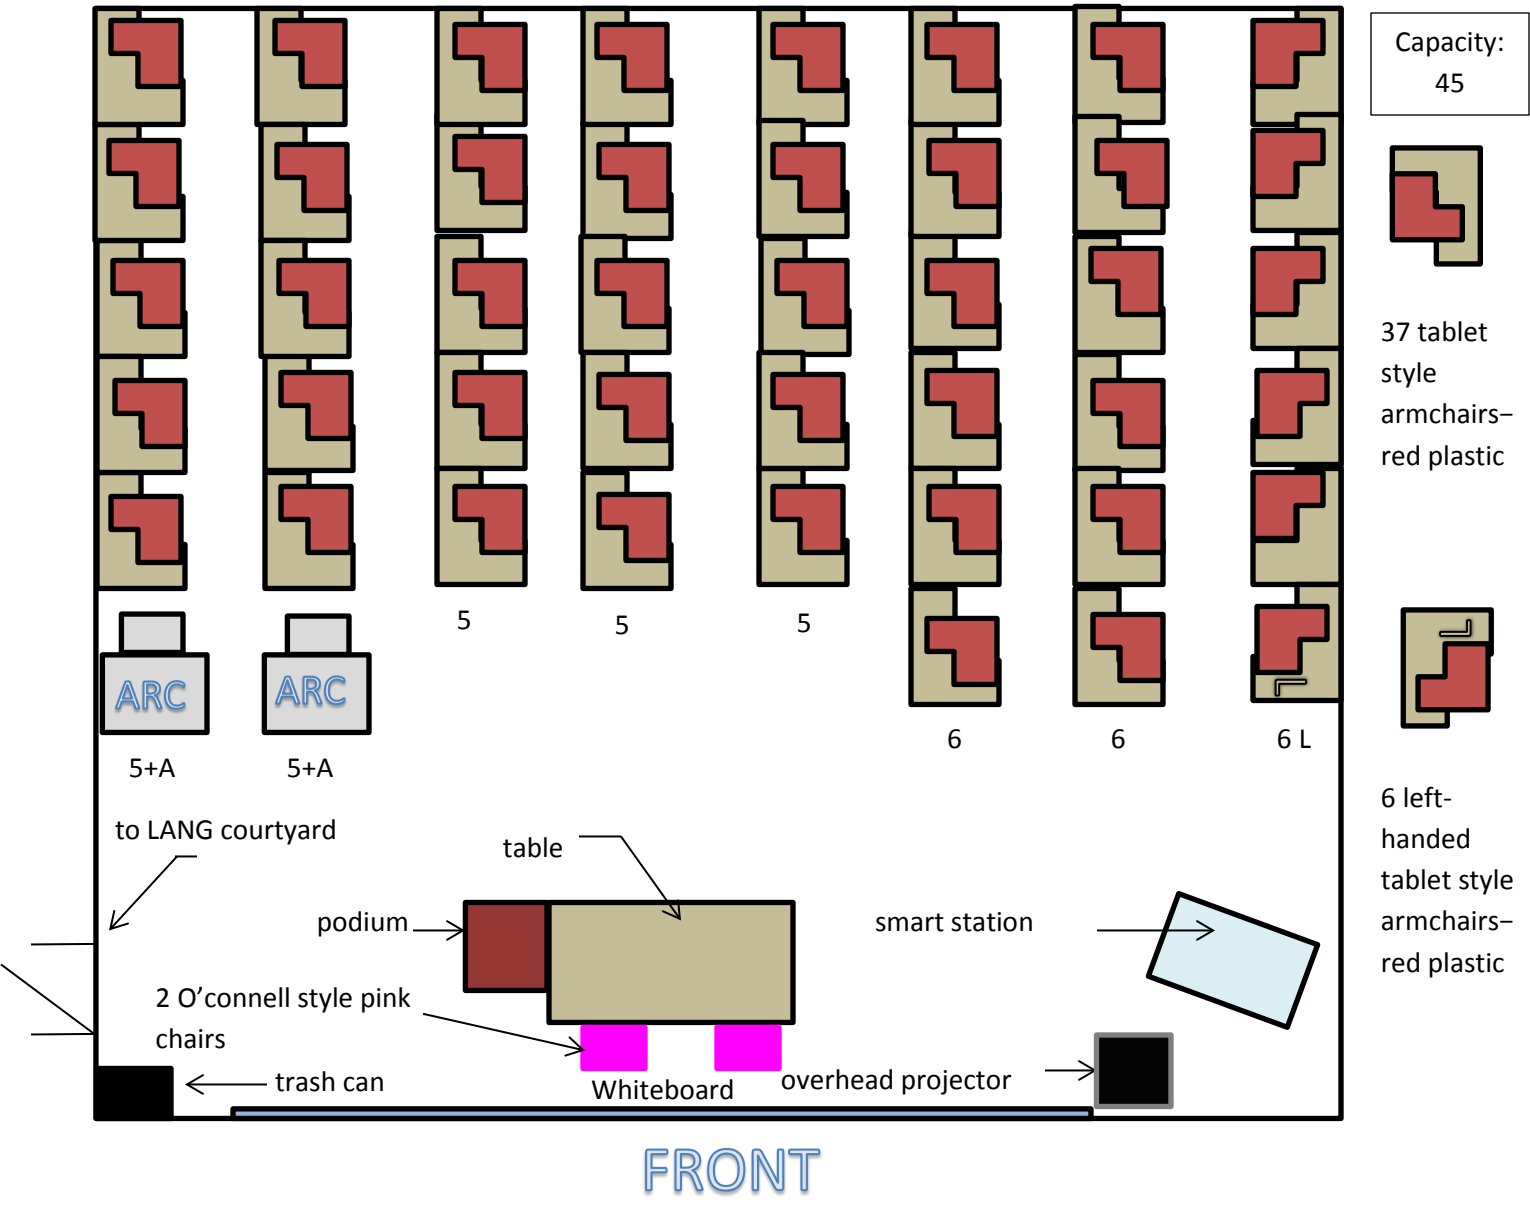

LANG 106

2 ARC Stations —gray desk with white/gray chair

Last Updated: 03/23/2018