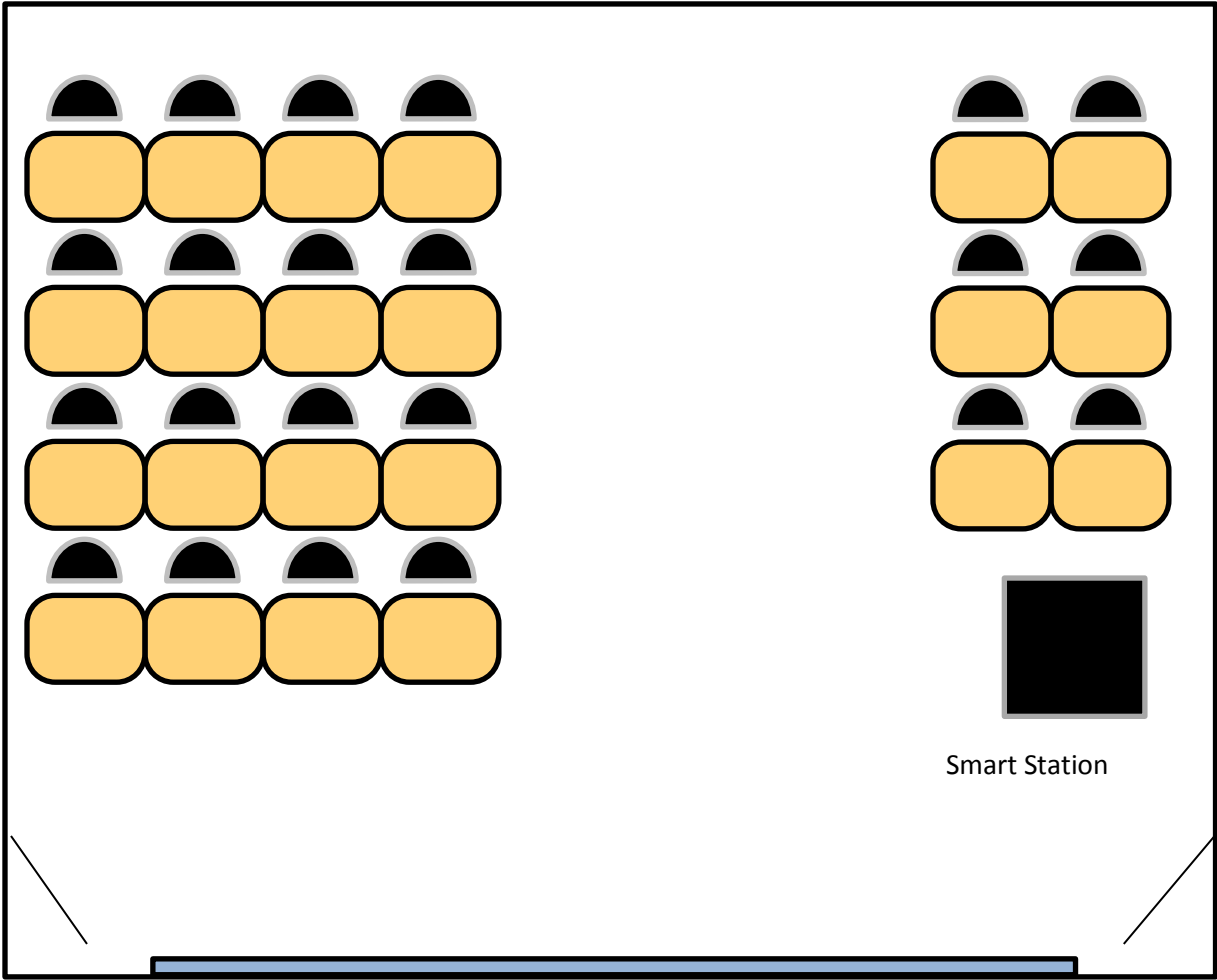

LANG 117A

Capacity: 22

22 tables
and chairs

Smart Station

FRONT

Last Updated: 23-August-2018