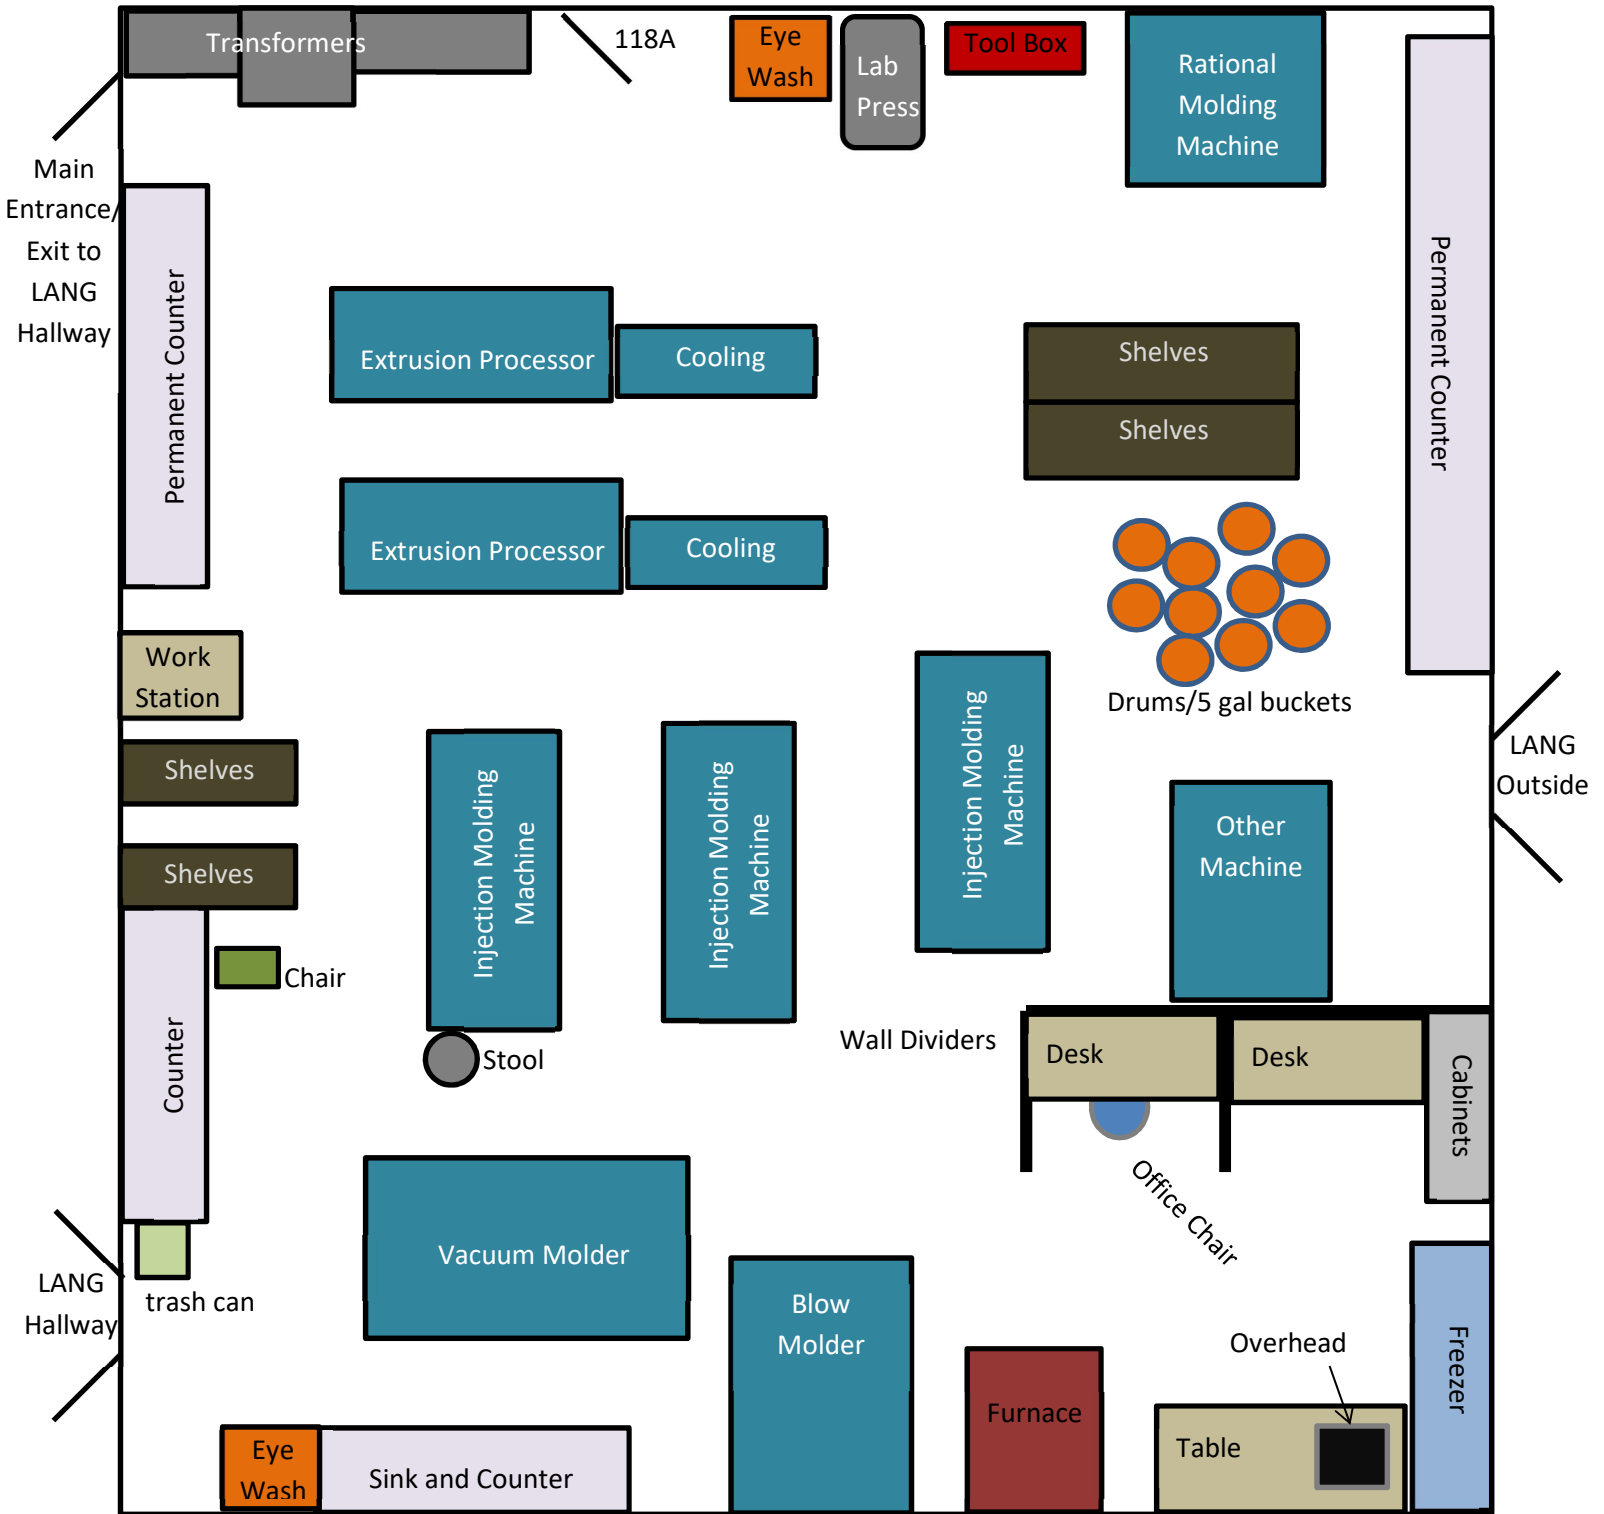

# LANG 118

FRONT

Last Updated: 03/23/2018

119B

Astra/PS Capacity: 20 persons