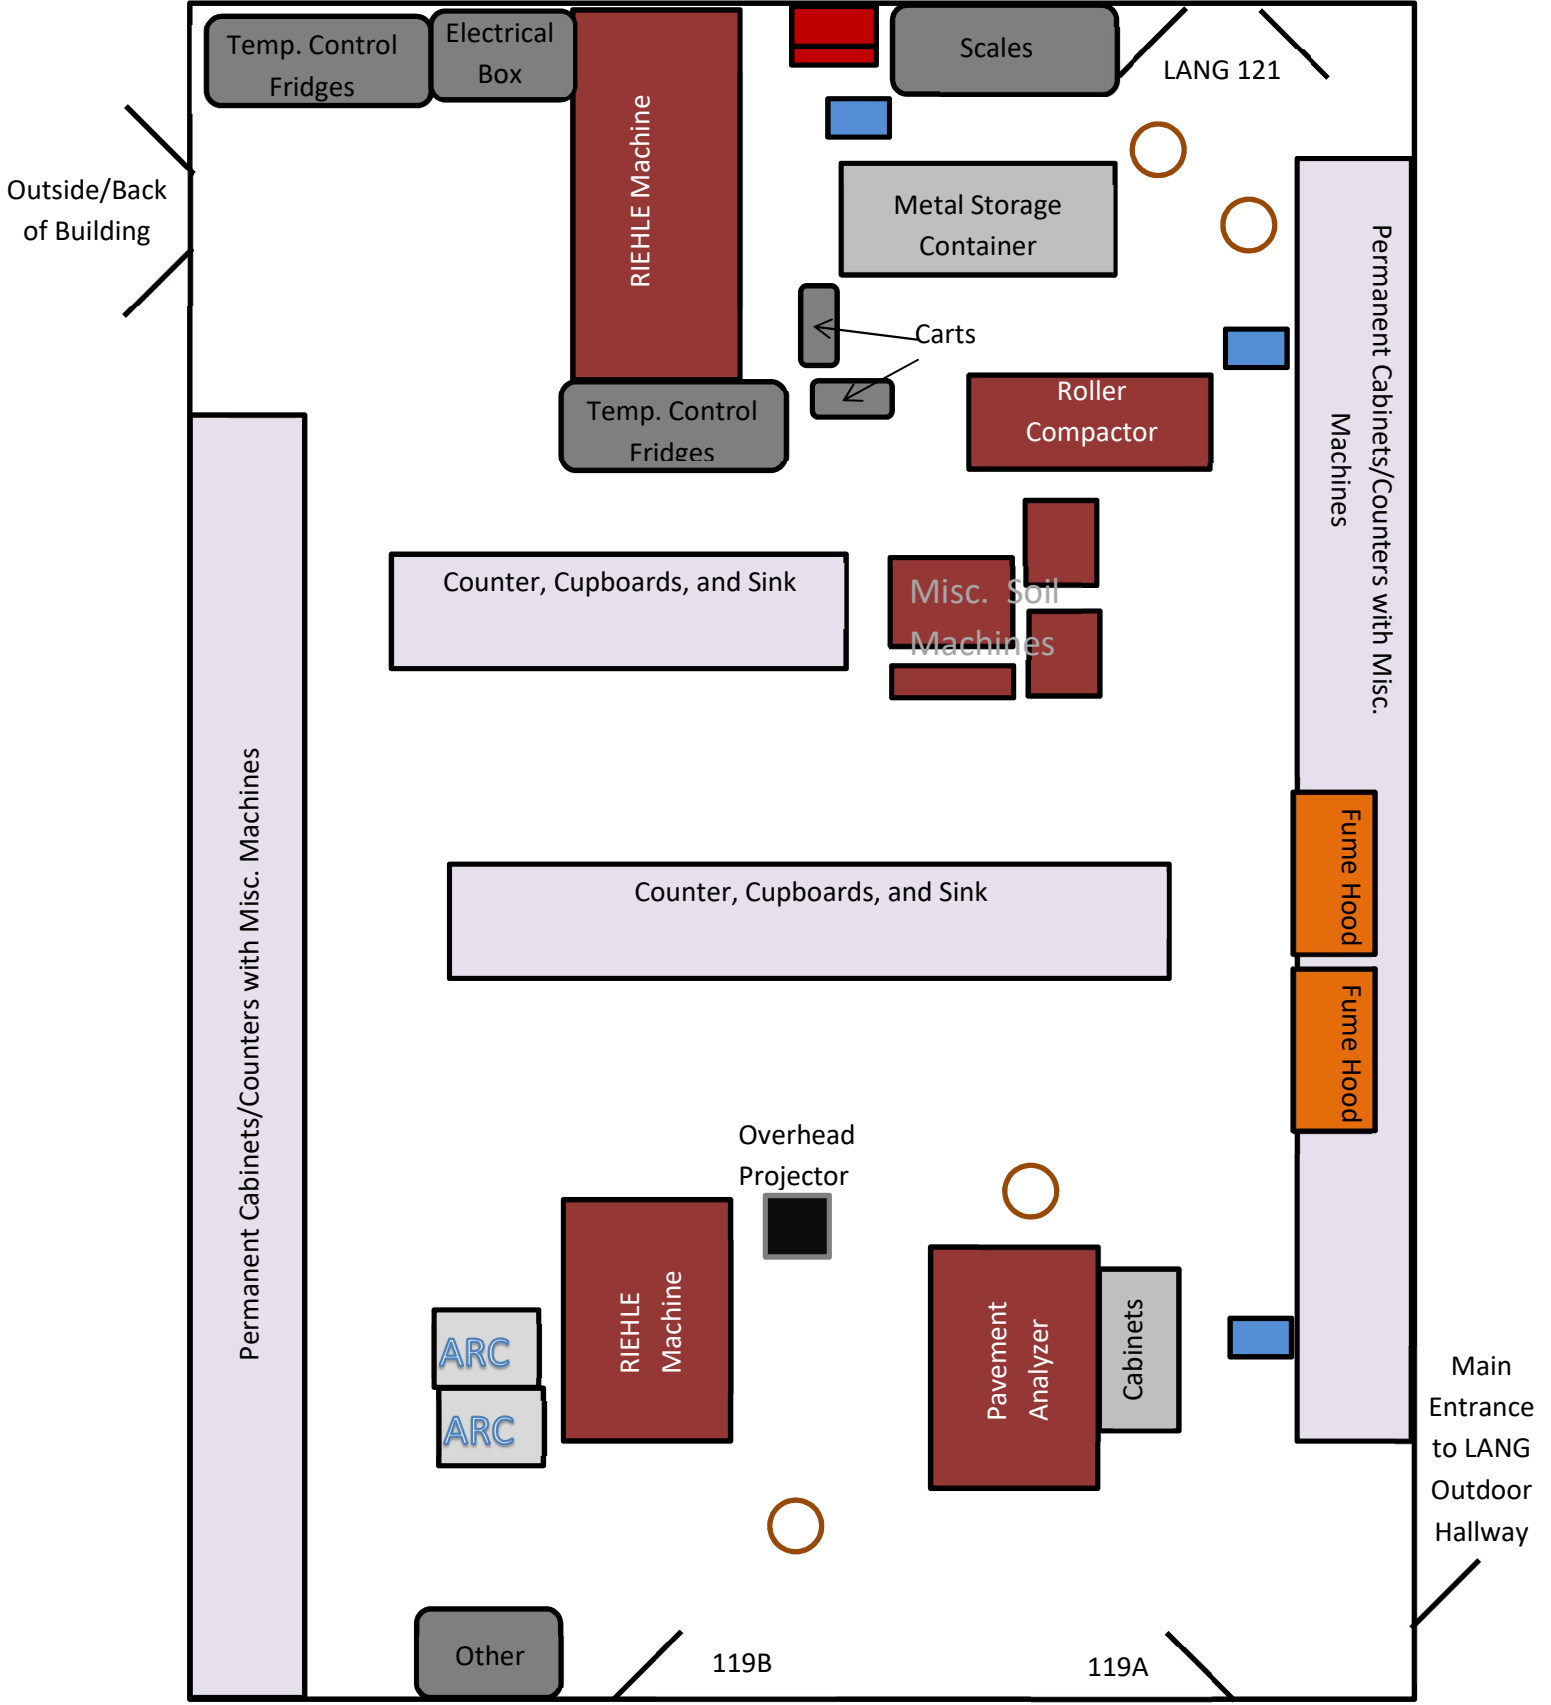

LANG 119

Astra/PS Capacity: 20 persons

FRONT

Last Updated: 03/23/2018

- 4 - Old Stools (Wood)
- 3 - Chairs (Plastic, Metal)