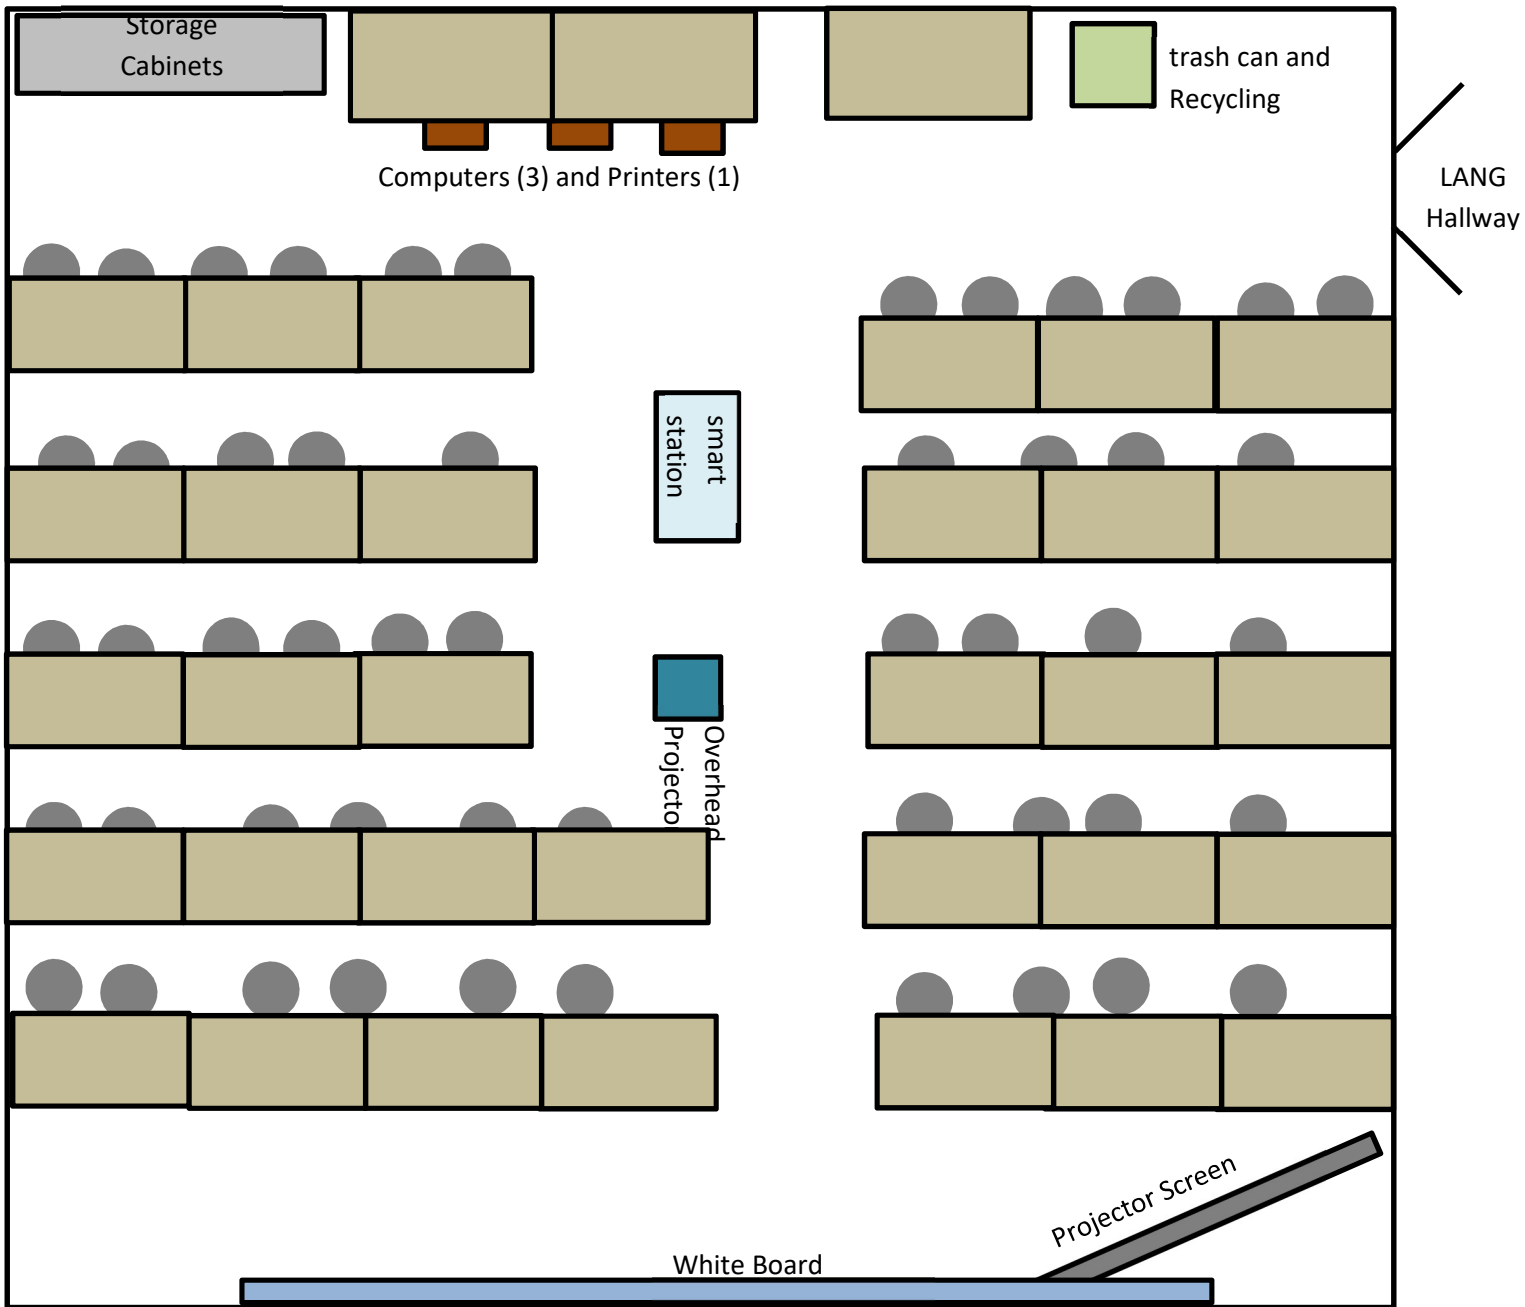

# LANG 200

Capacity: 50

FRONT

3 – Red Padded Stools (No Back, No Rotation)

51 - Computer/Office Chairs

Last Updated 03/23/2018