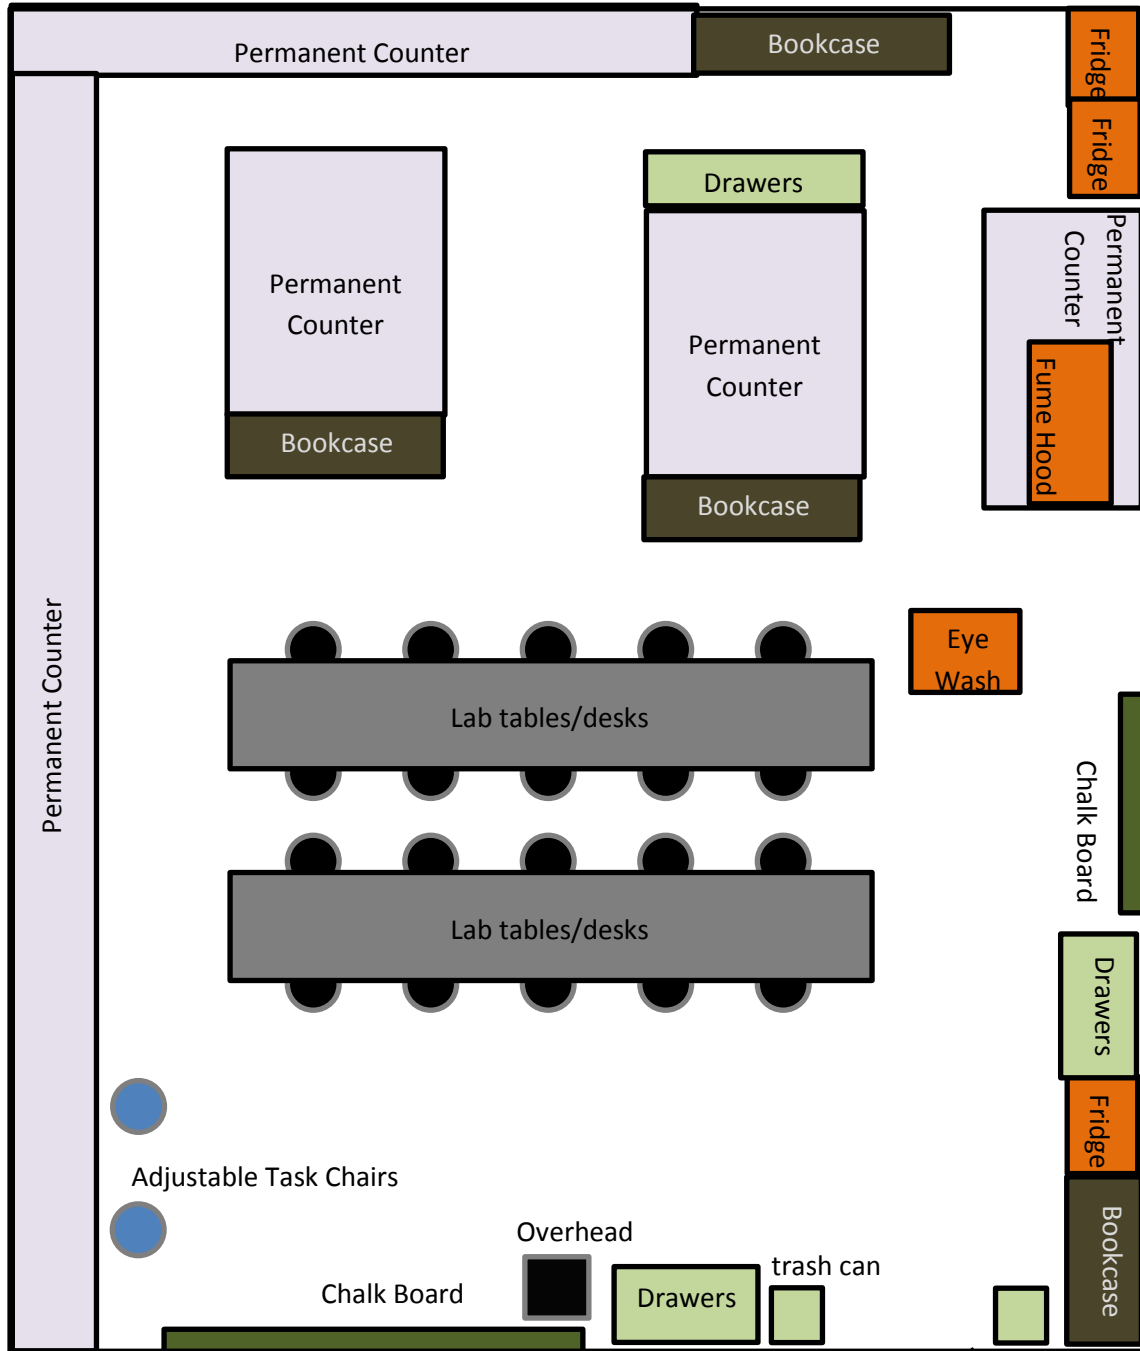

# LANG 205

To LANG 205A

To LANG 2<sup>nd</sup> Floor Hallway

Capacity: 20

FRONT

Last Updated: 03/23/2018

● 20 - New Stools (Plastic, Black)

● Adjustable Task Chairs