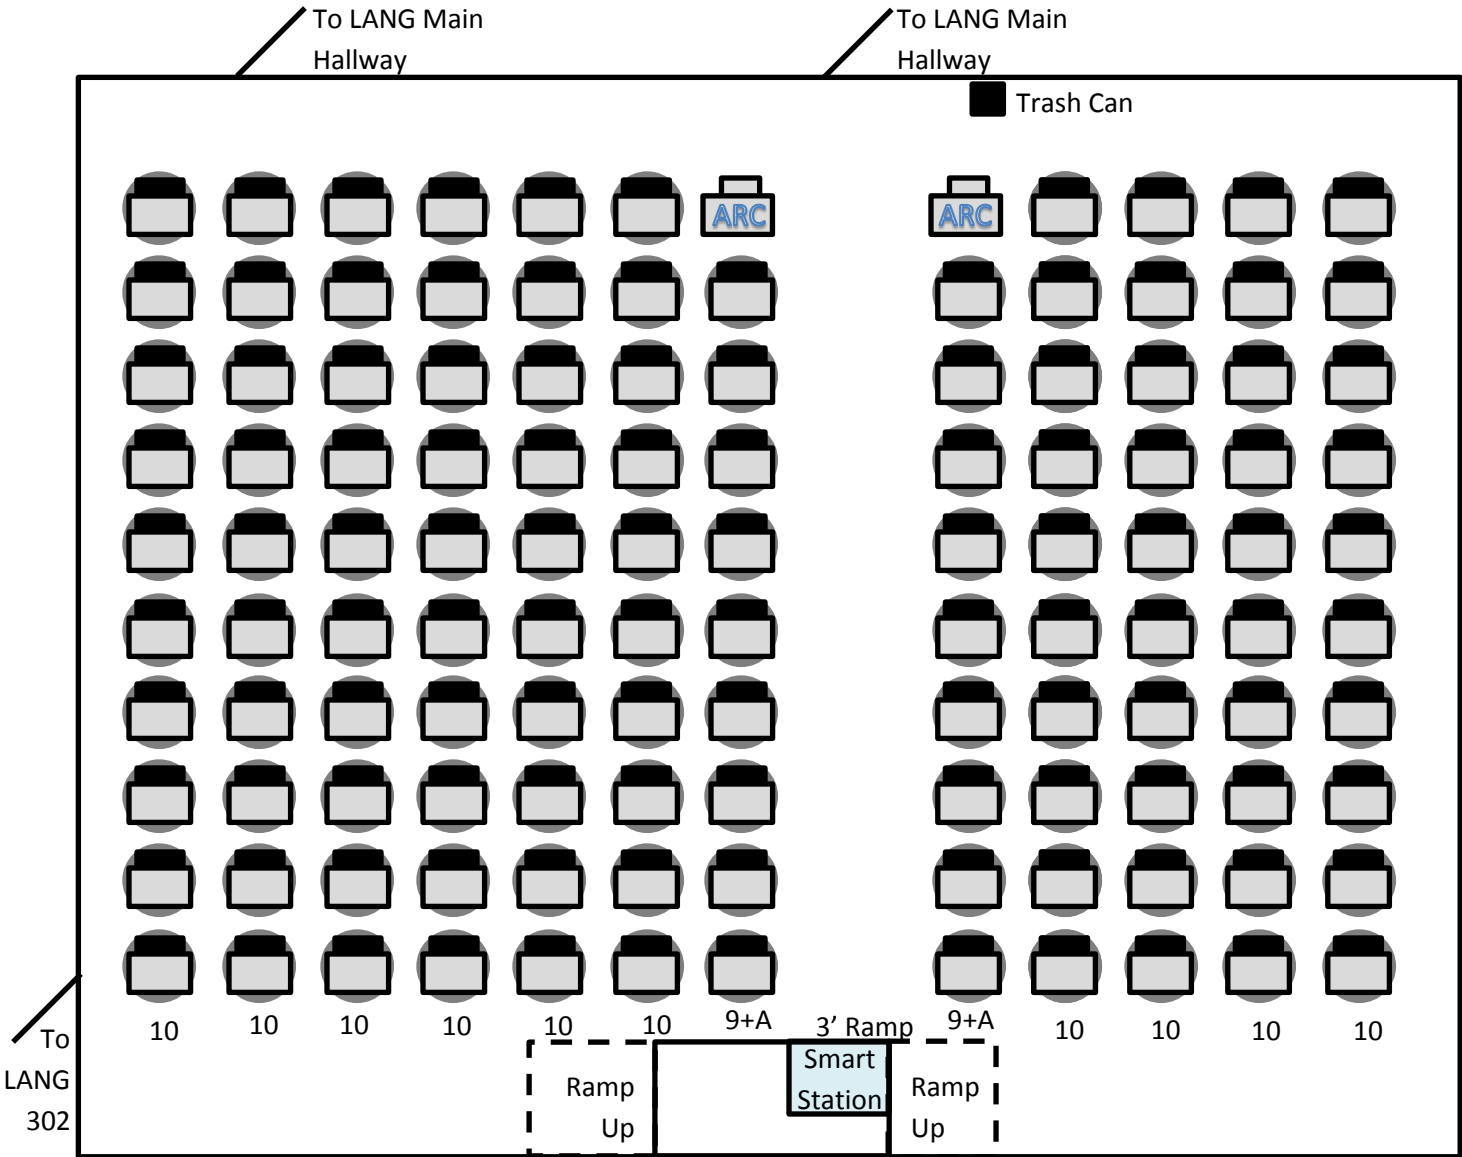

LANG 300

FRONT

Last Updated: 03/23/2018

118 Rolling Chairs
with Attached Desks
(Plastic, Black)

Capacity: 120

2 ARC Stations