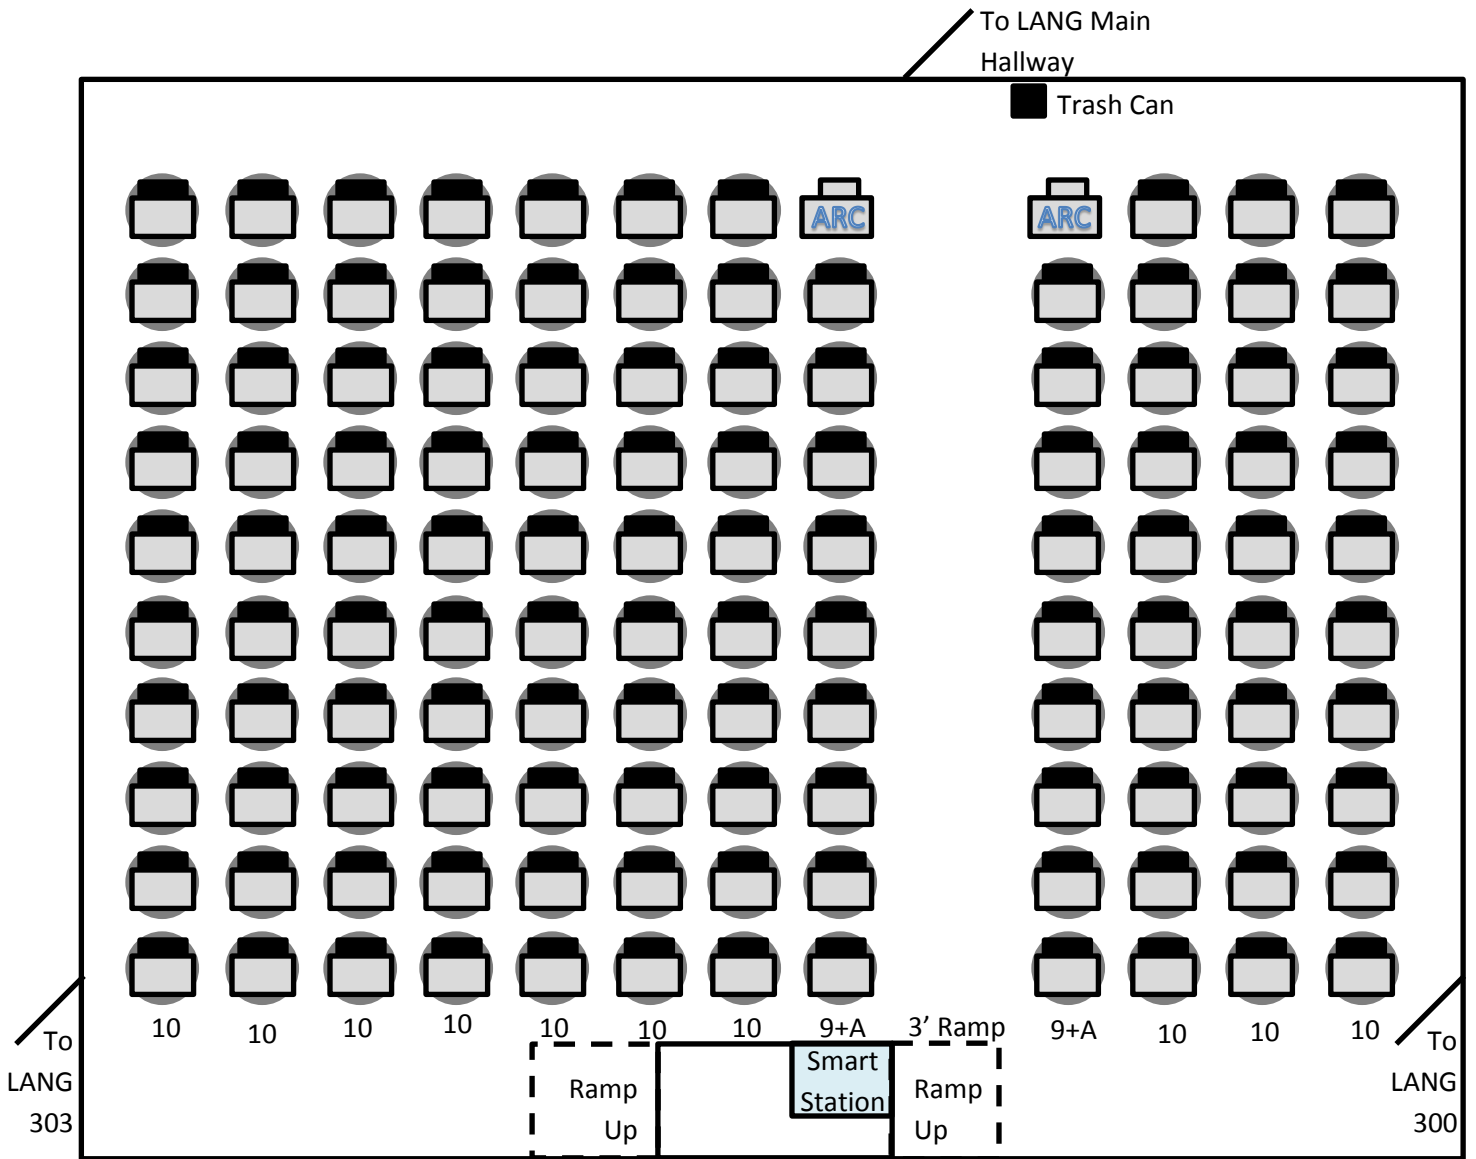

LANG 302

FRONT

Last Updated: 03/23/2018

118 Rolling Chairs
with Attached Desks
(Plastic, Black)

Capacity: 120

2 ARC Stations