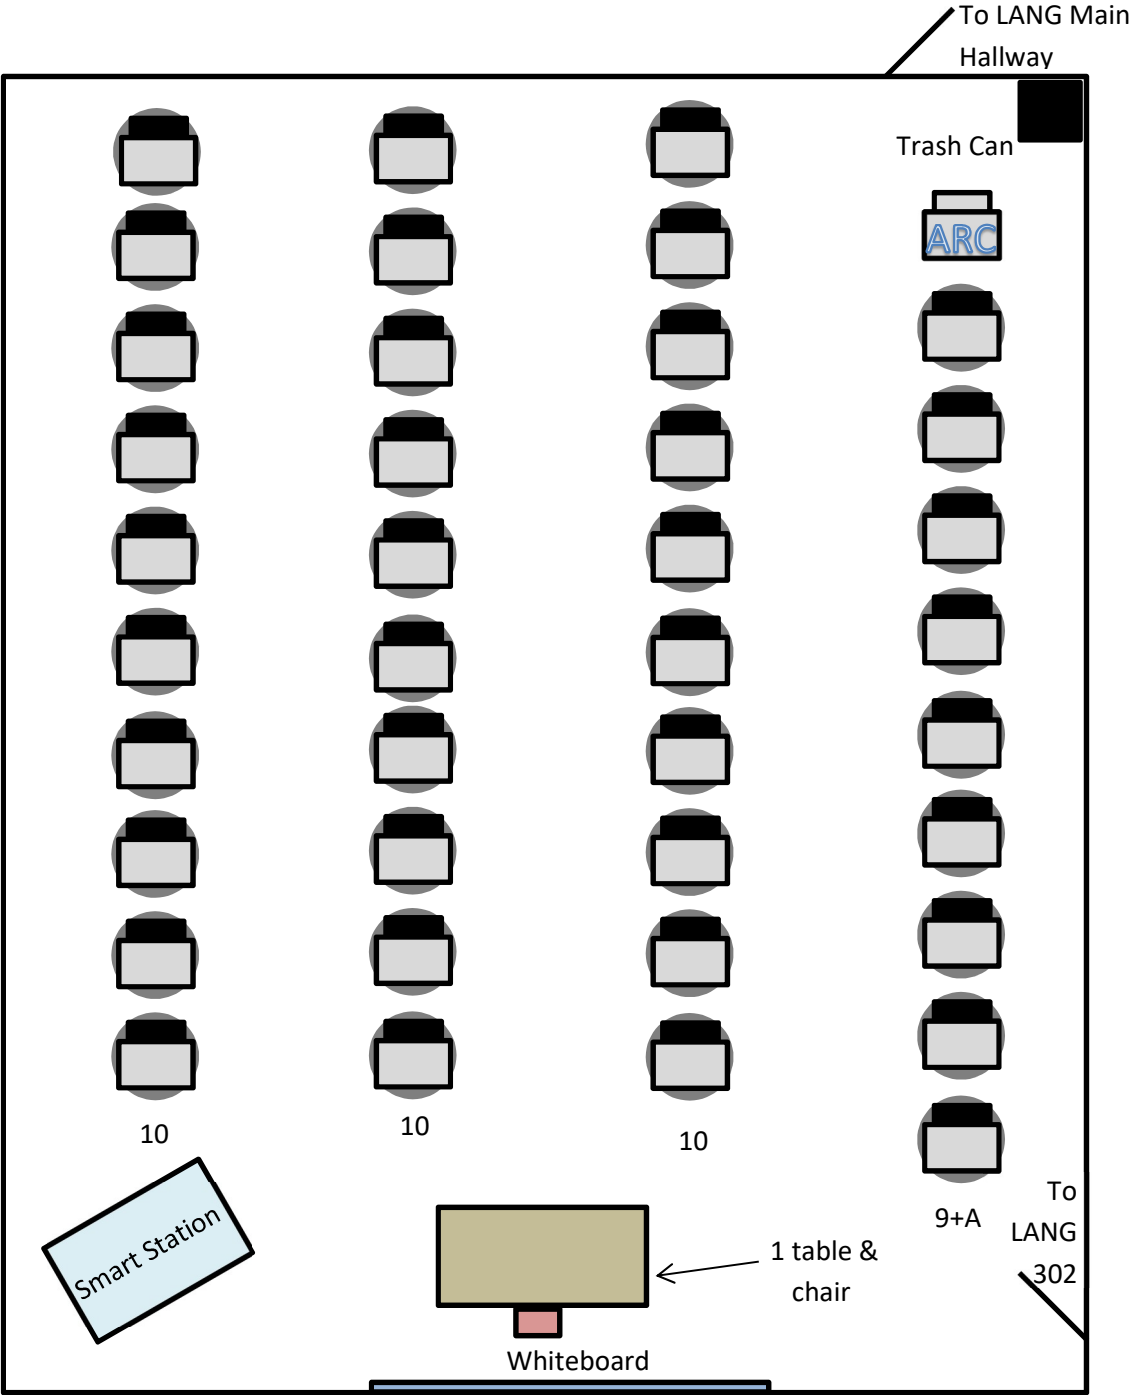

LANG 303

FRONT

 39 Rolling Chairs with Attached Desks (Plastic, Black)

Last Updated: **03/23/2018**

Capacity: 40

 1 Arc Station