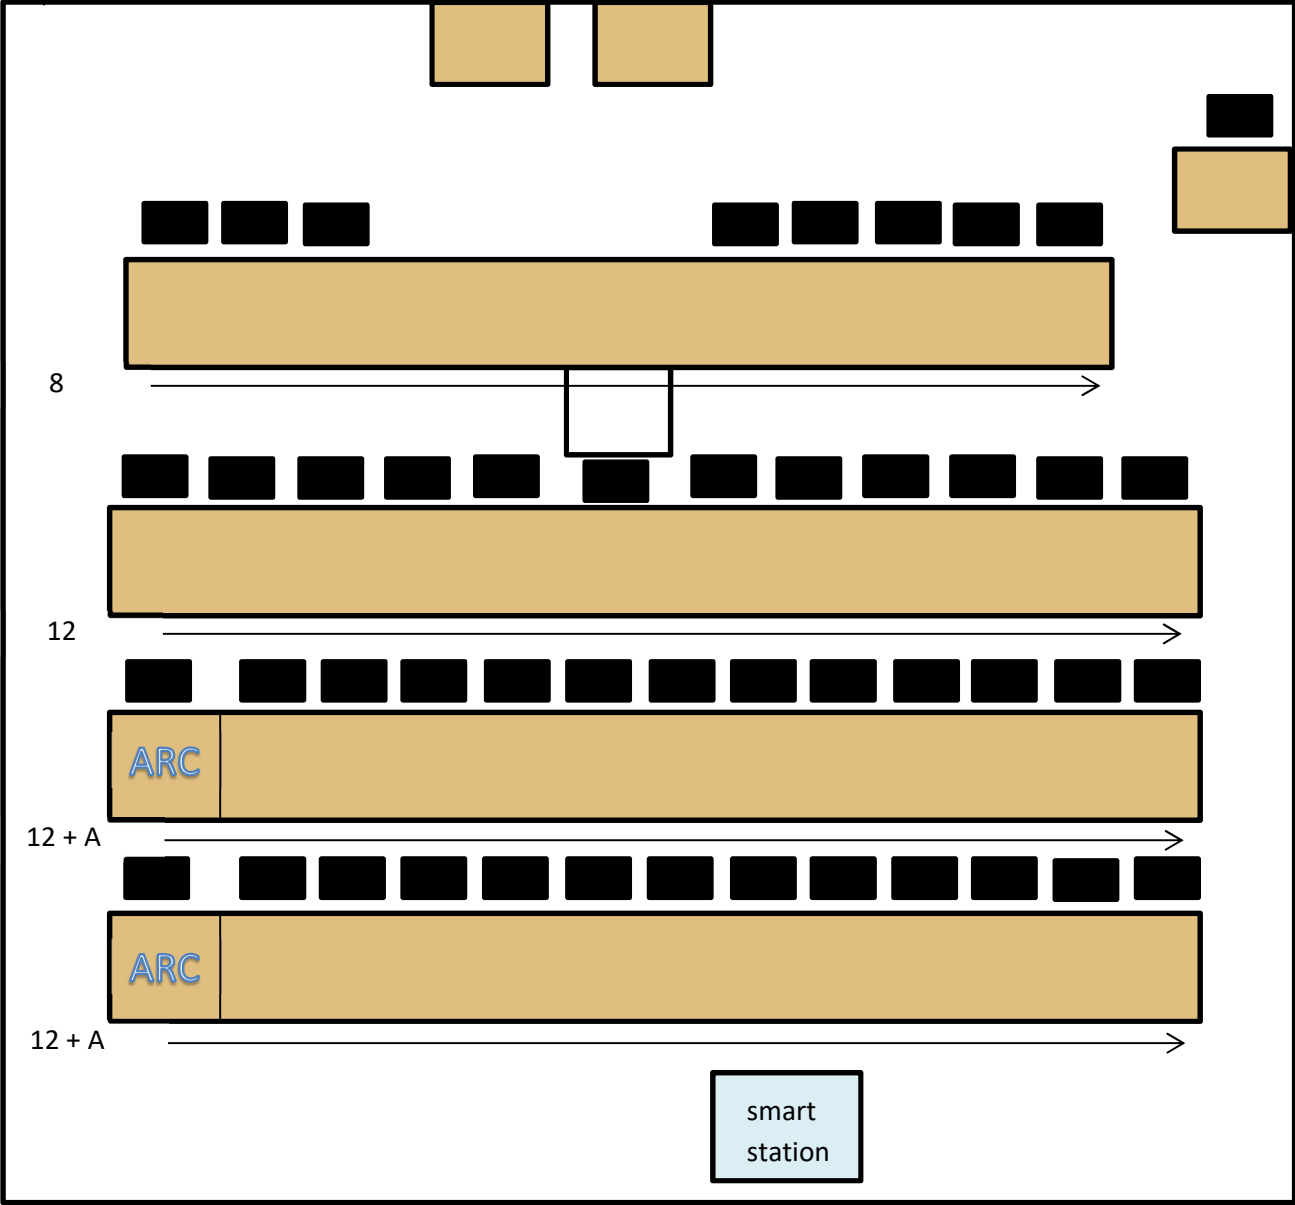

MLIB 045

FRONT

Capacity: 49
Seats: 46

Code: 082415

Last Updated: 04/13/2020