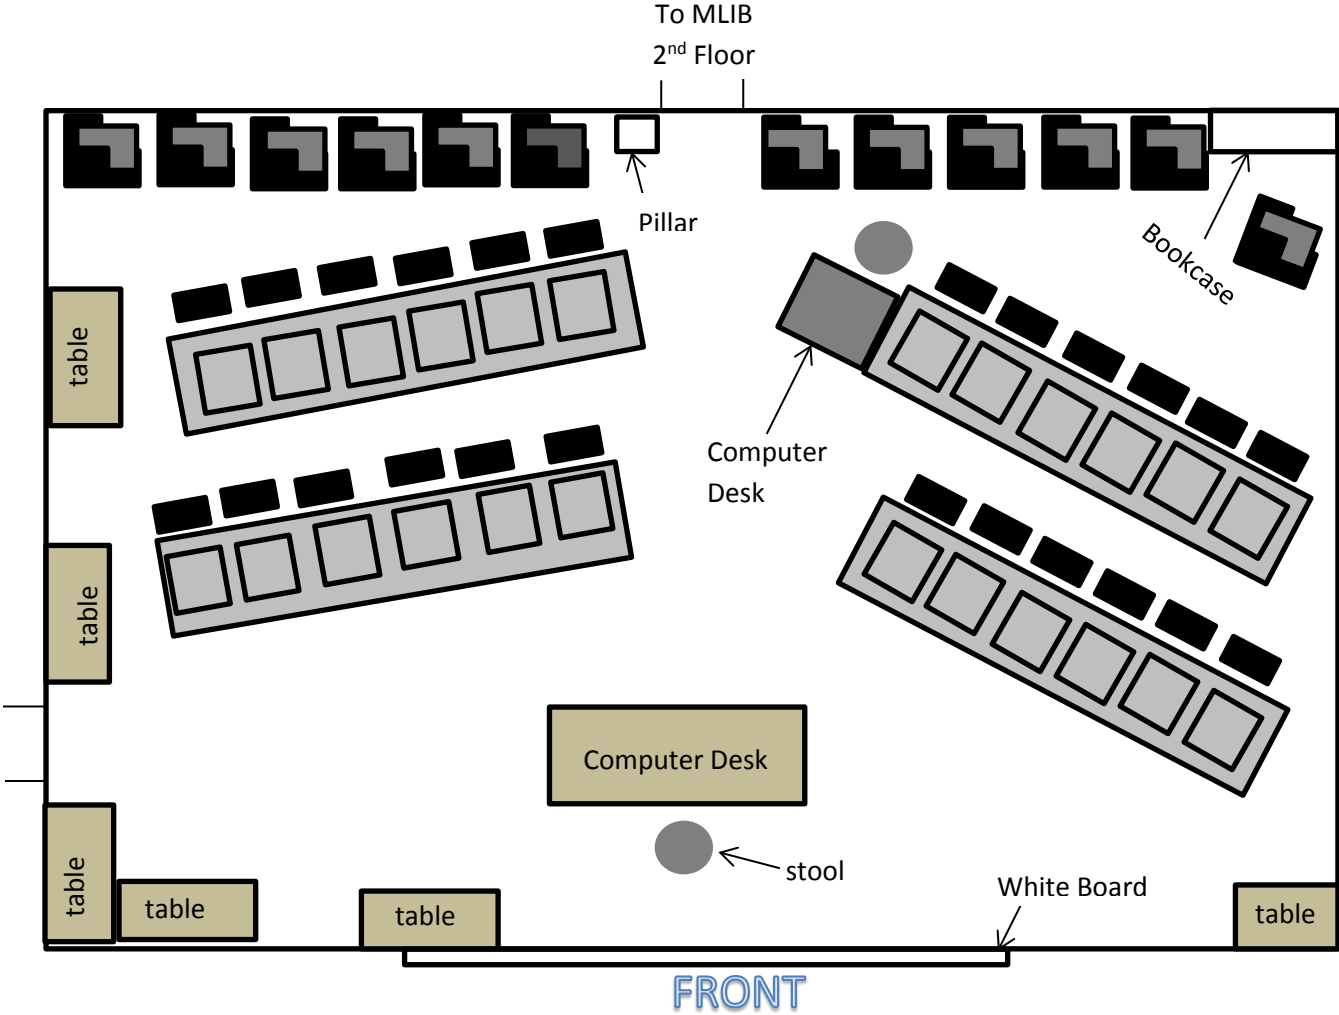

MLIB 226

Last Updated: 03/23/2018

●
2 metal stools

■
24 chairs

■
12 tablet style armchairs — black plastic

Capacity: 36