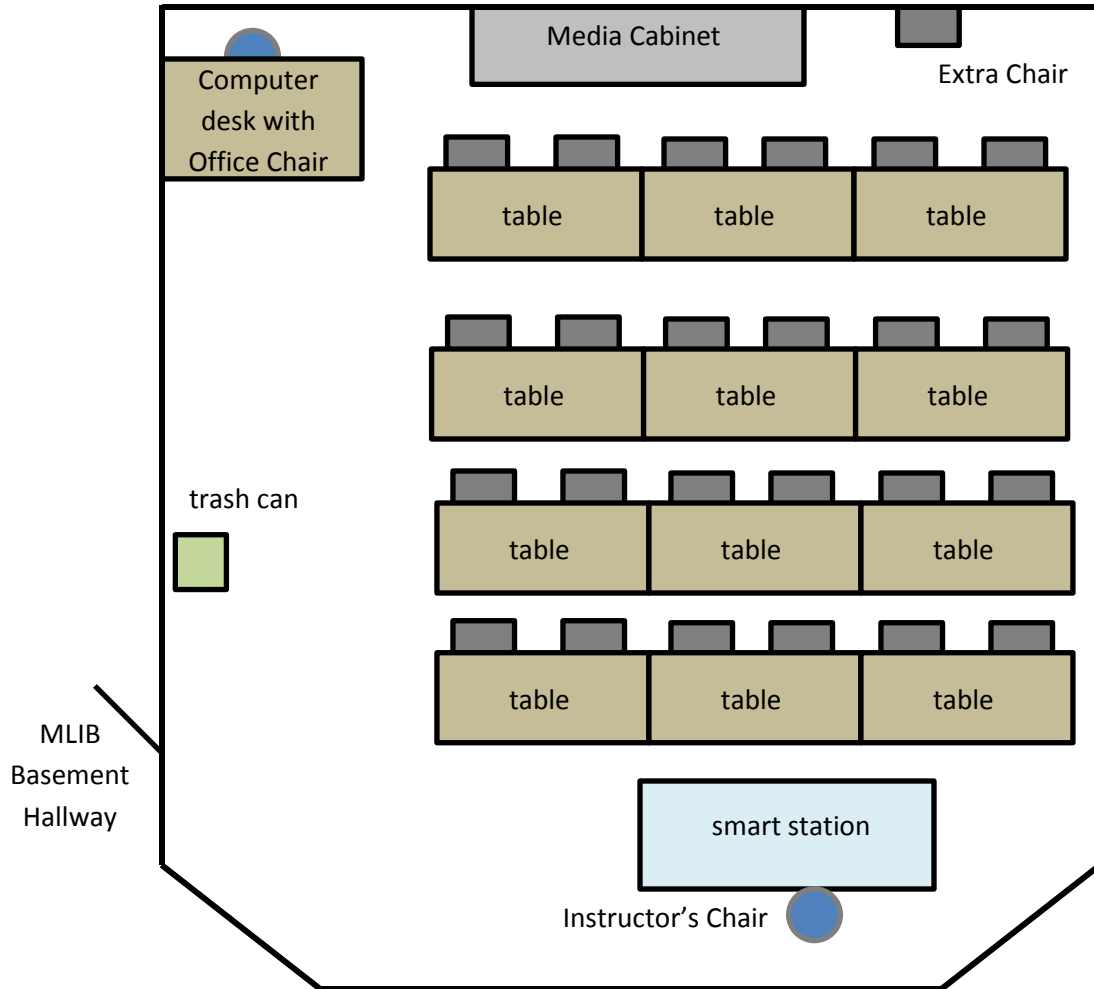

MLIB 031

FRONT

Last Updated: 03/23/2018

24 – Fixed, high back, cushioned

Capacity: 24