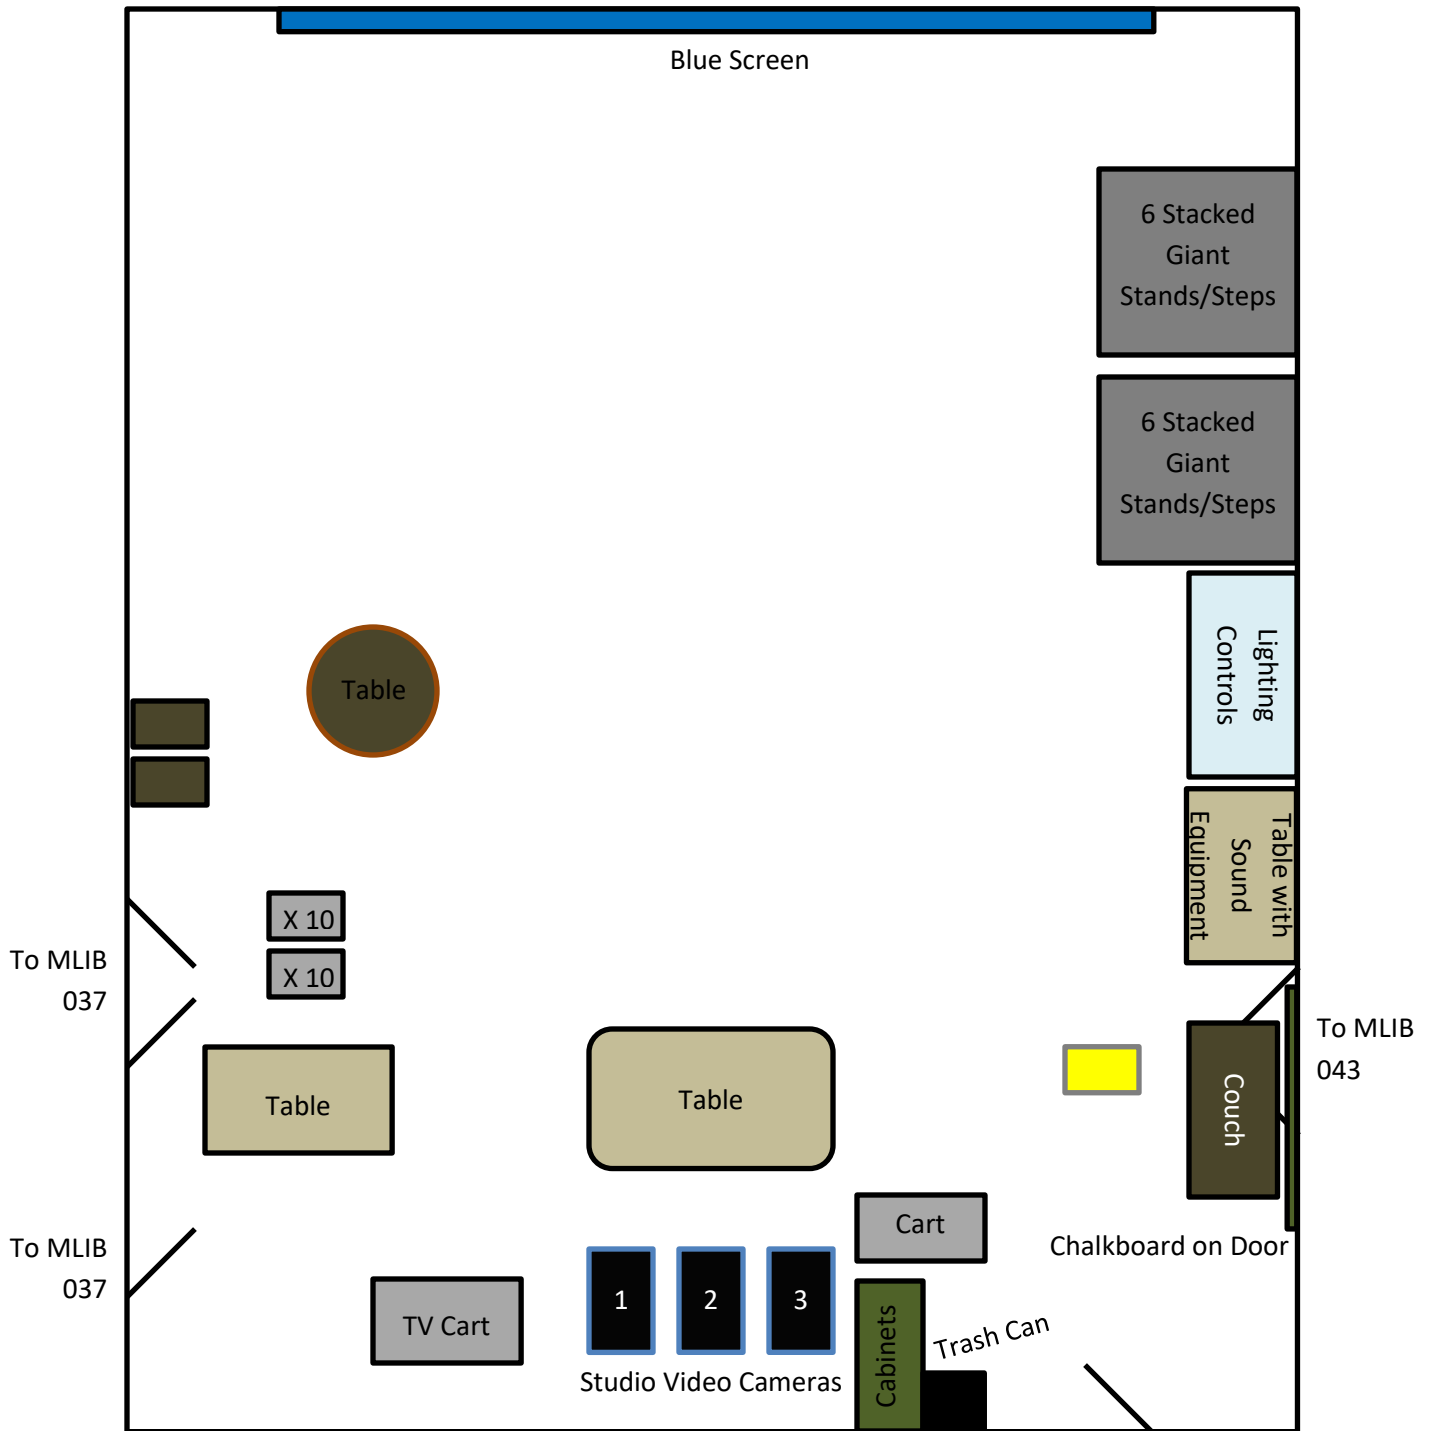

MLIB 041

FRONT

Last Updated: 08/10/2020

Capacity: 8

-  2 Chairs (Wood)
-  20 Chairs (Plastic, Metal)
-  1 Chair (Cushion, Metal)