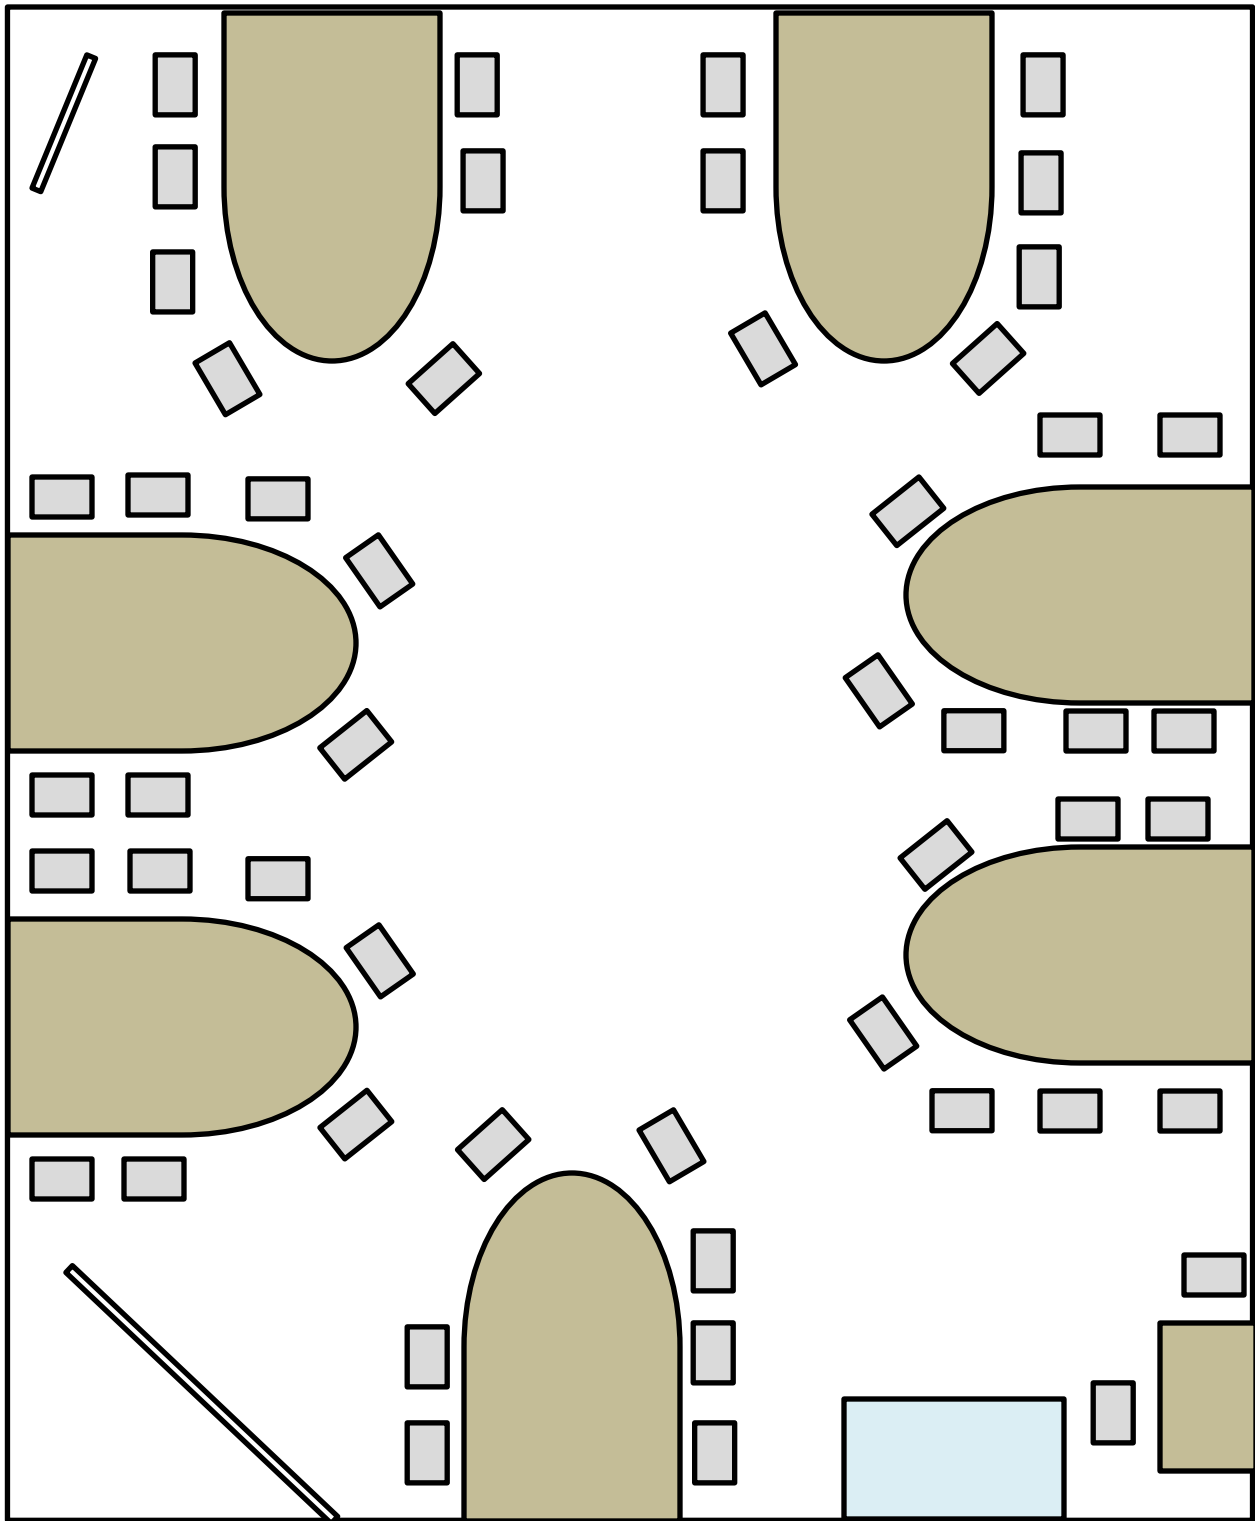

MLIB 442

Capacity: 49

49 chairs on wheels—gray padded

7 tables with 2 fixed-monitors to each table

FRONT

Last Updated: 03/23/2018