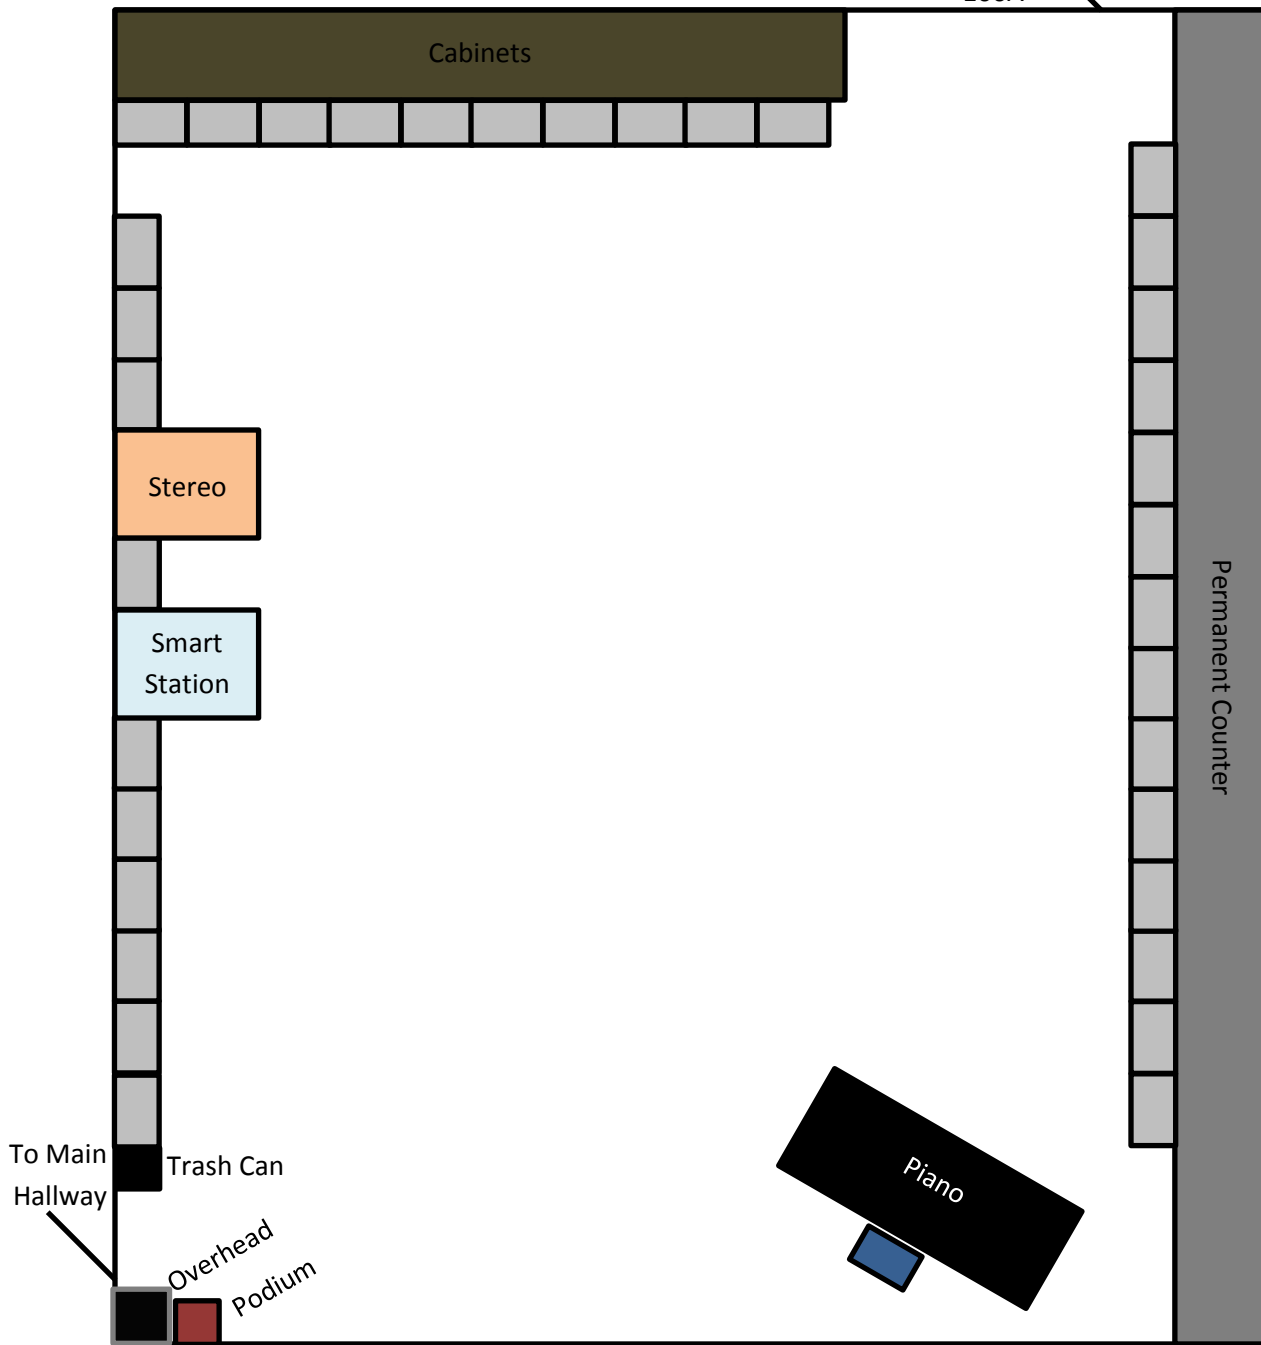

PAC 112

To PAC
106A

Last Updated: 03/23/2018

FRONT

 34 Chairs (Metal, Cushioned, Grey)

Capacity: 34

 1 Chair (Plastic, Blue)