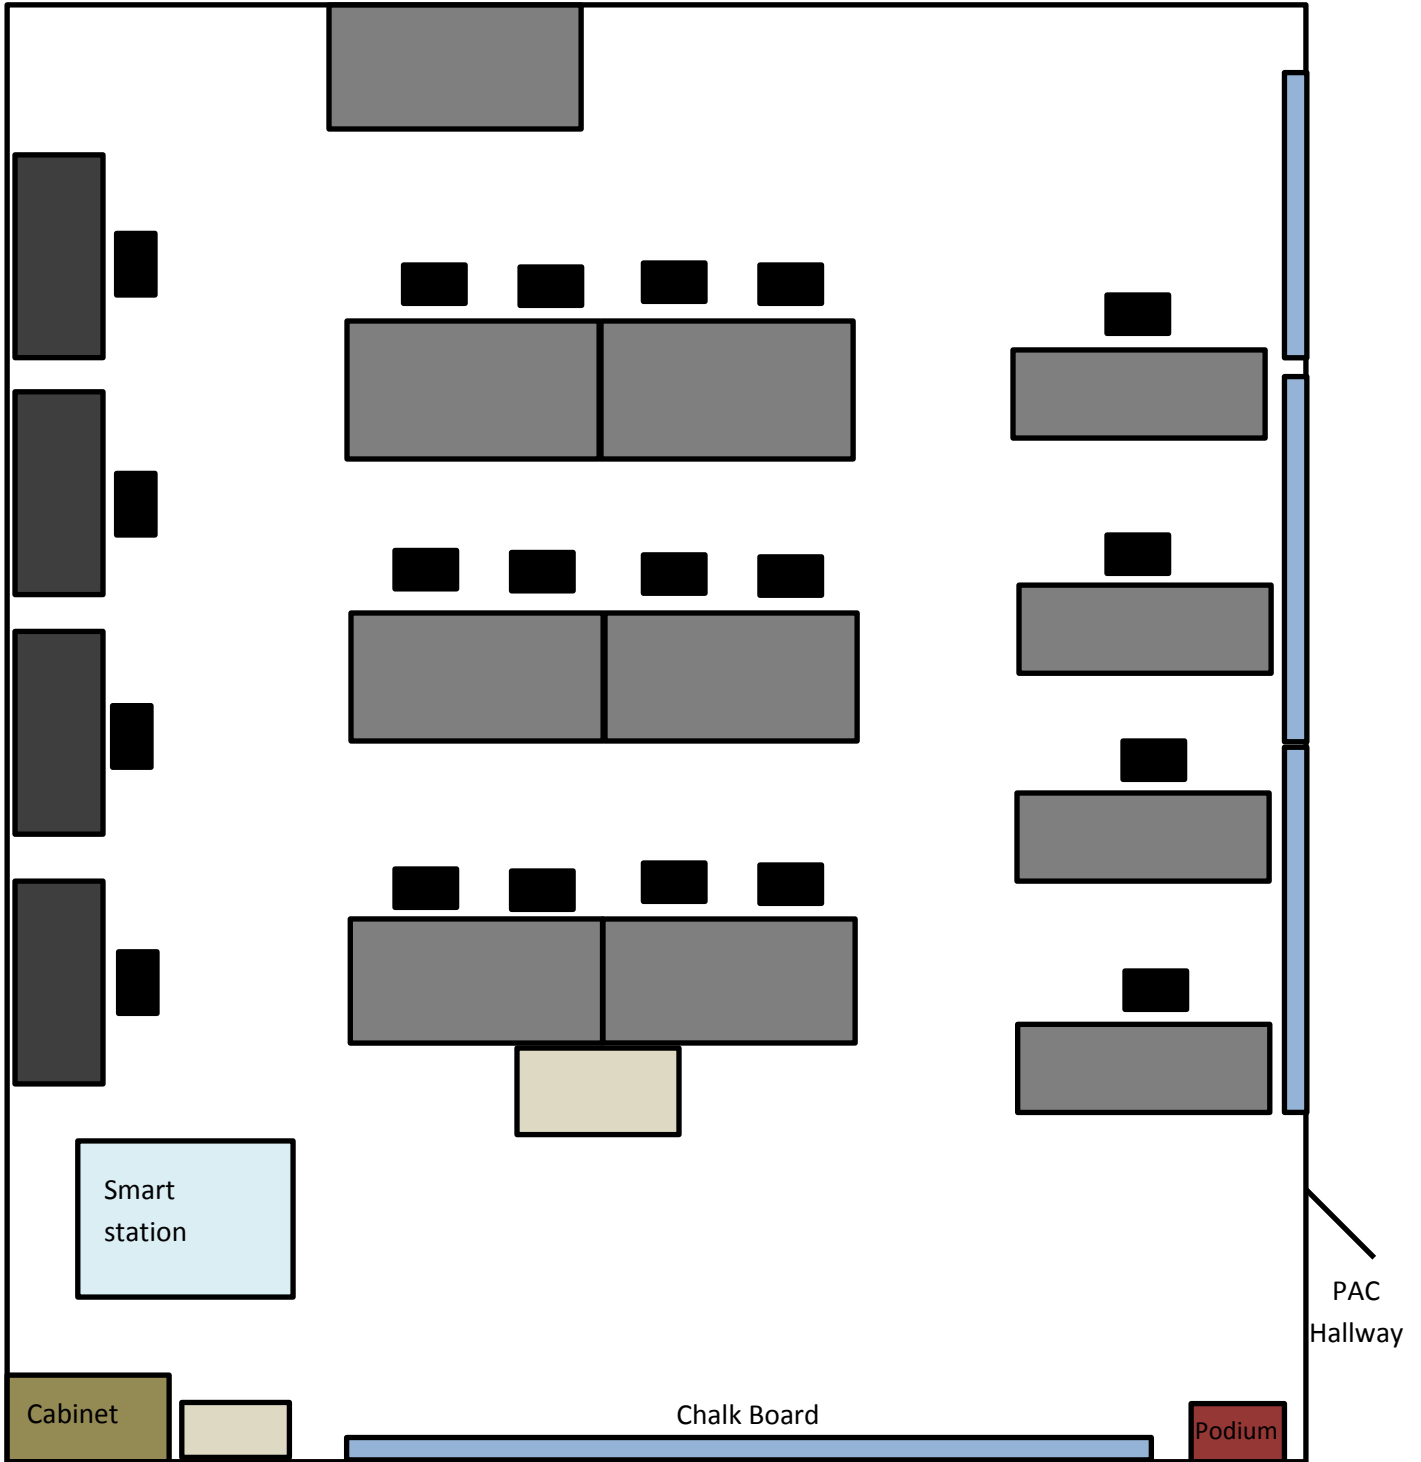

PAC 114

 20 – Black Metal, Padded
Chairs

 2 Small Collapsible Tables

 4 Pianos

Capacity: 20

FRONT

 11 Tables

Last Updated 03/23/2018