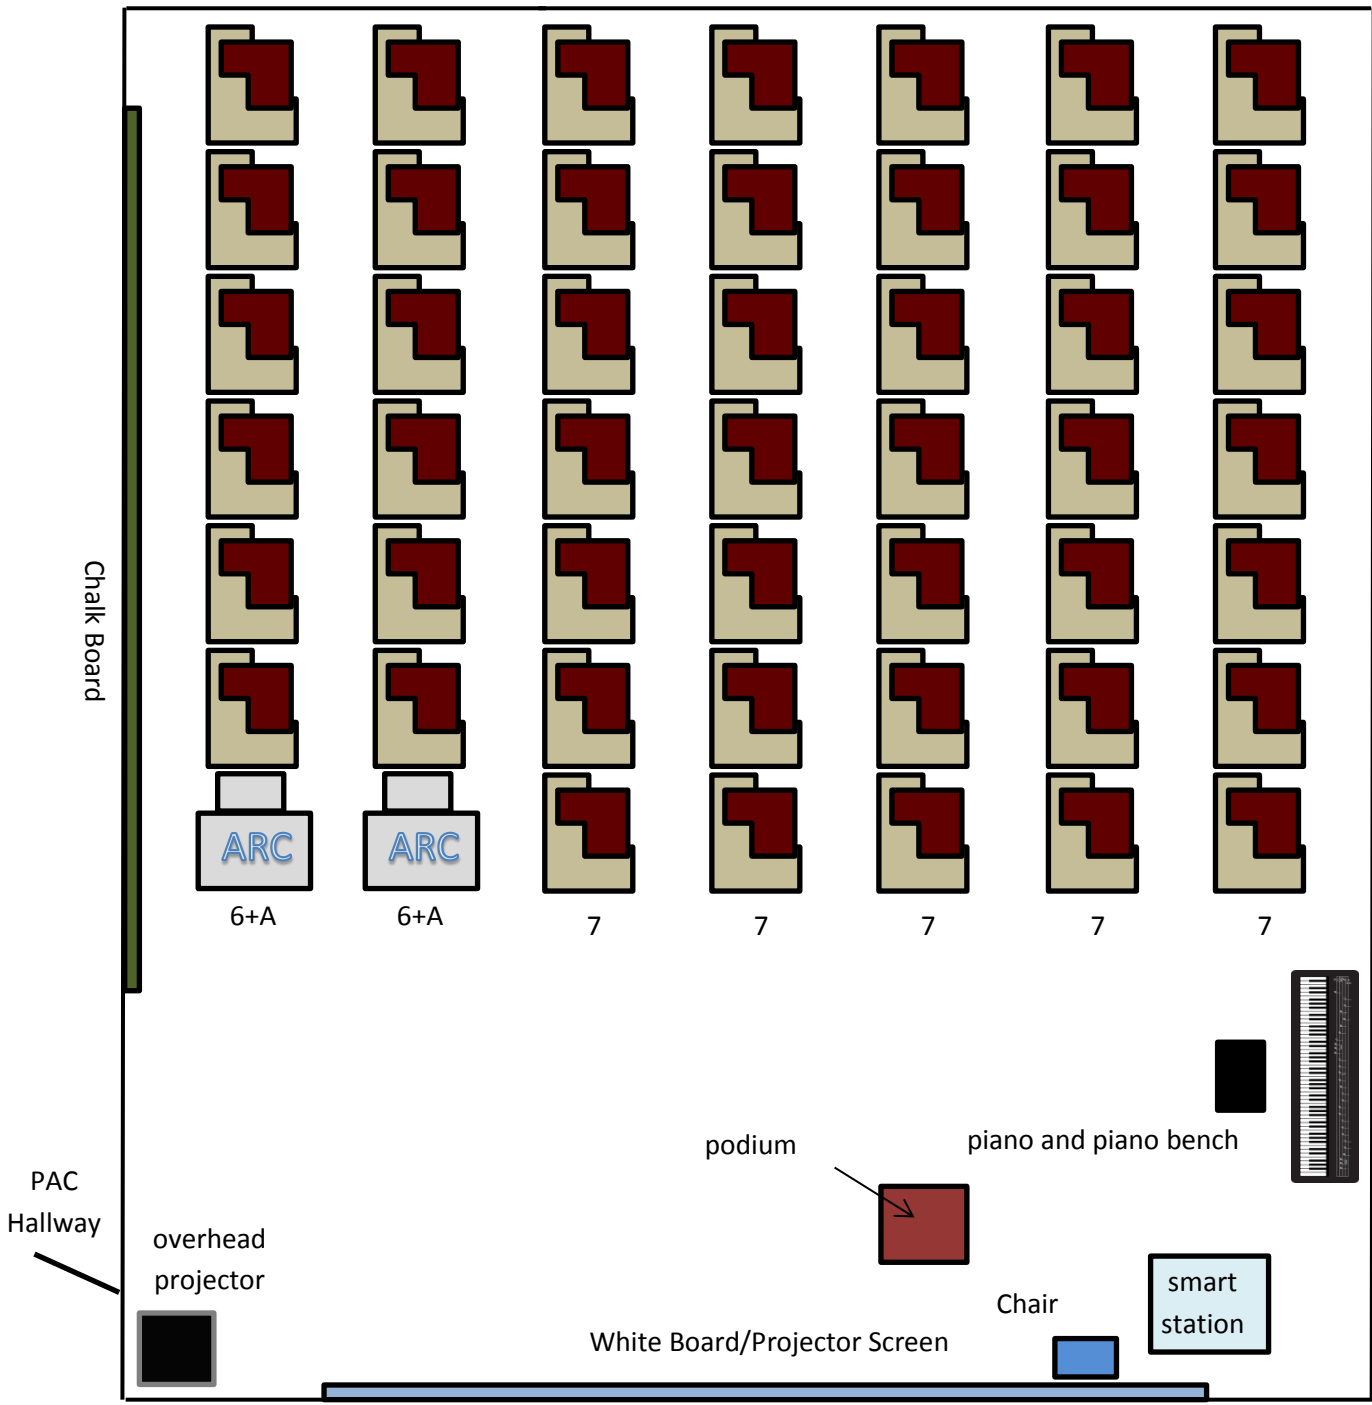

# PAC 116

Last Updated: 03/23/2018

Capacity: 49

47 tablet style armchairs—  
maroon plastic

2 ARC Stations —gray desk  
with white/gray chair