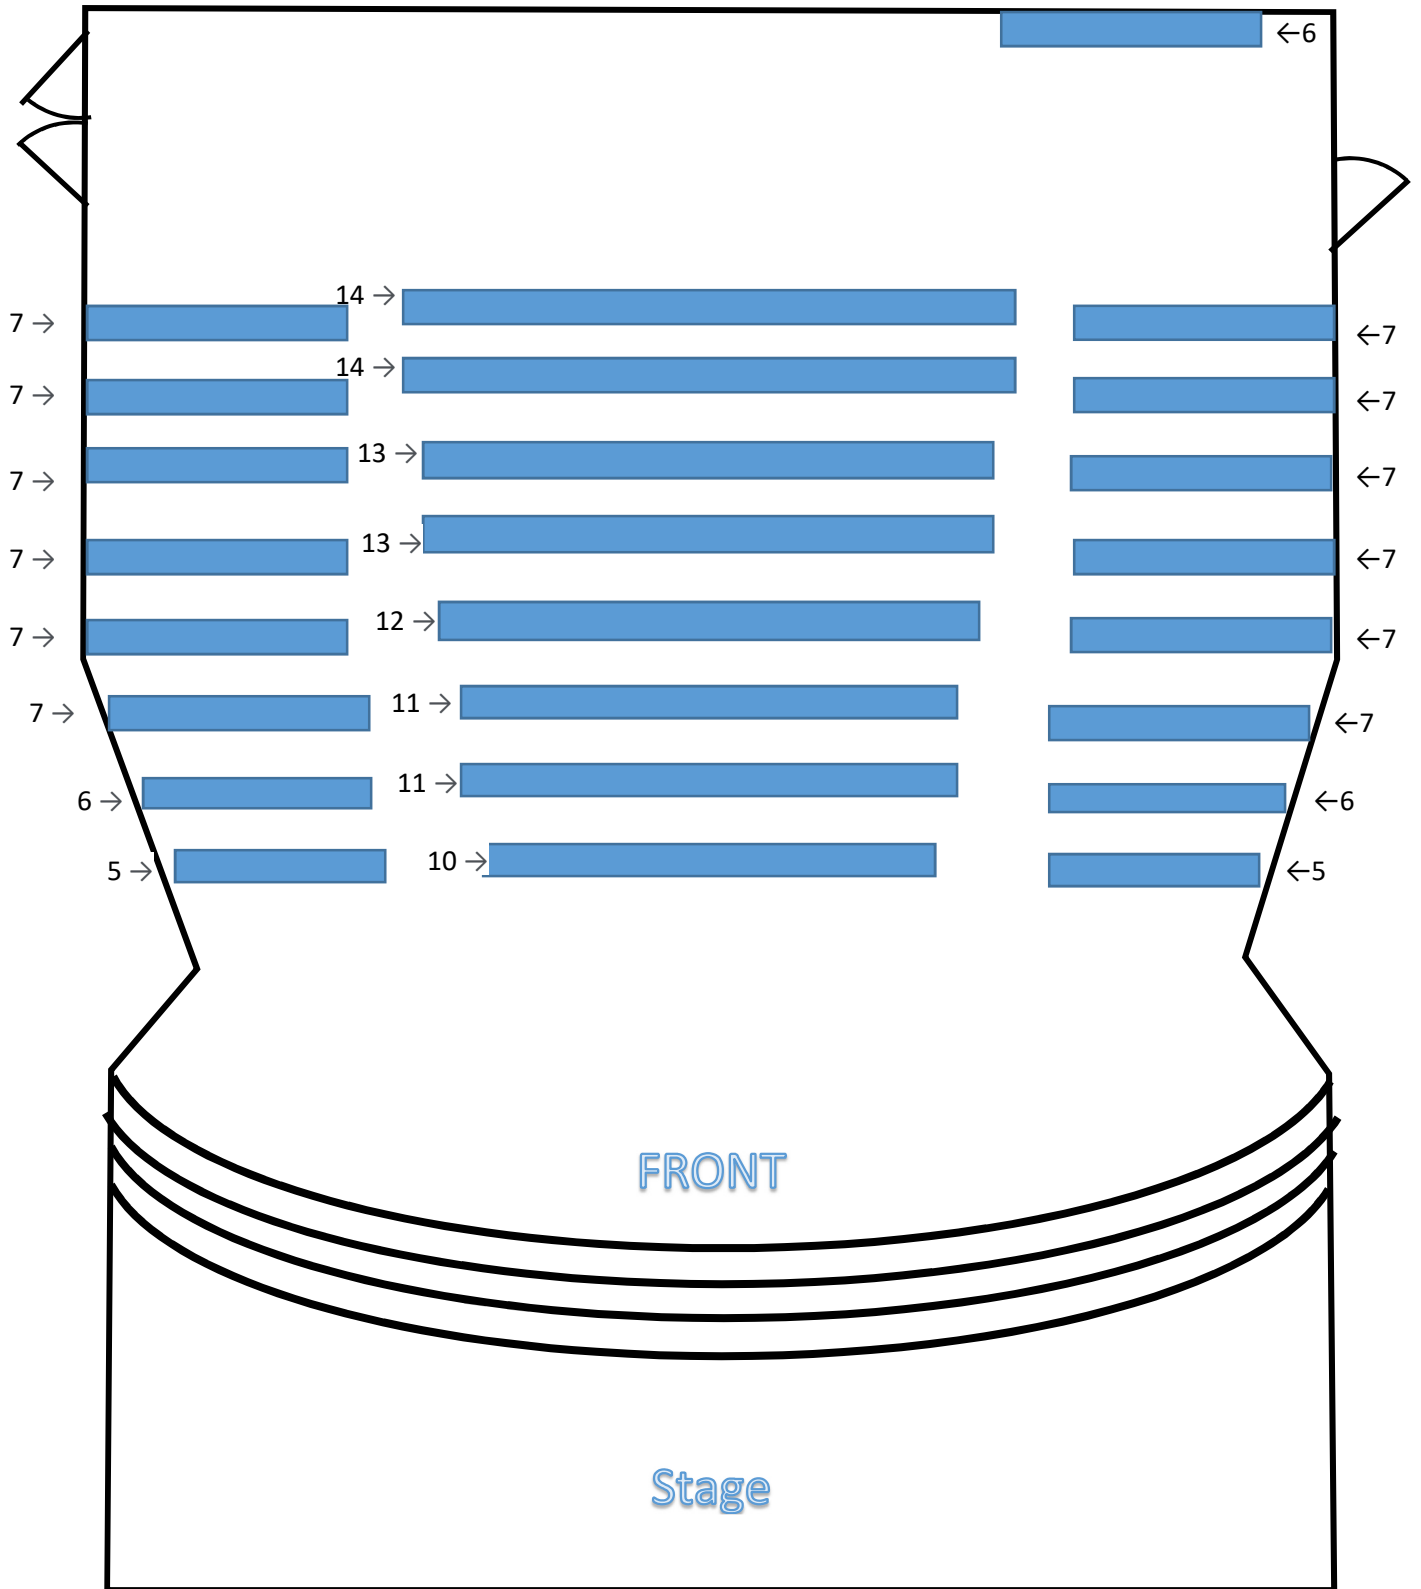

PAC 134

 Fold down, red fabric seats

Capacity: 210

Last Updated: 01/25/2021