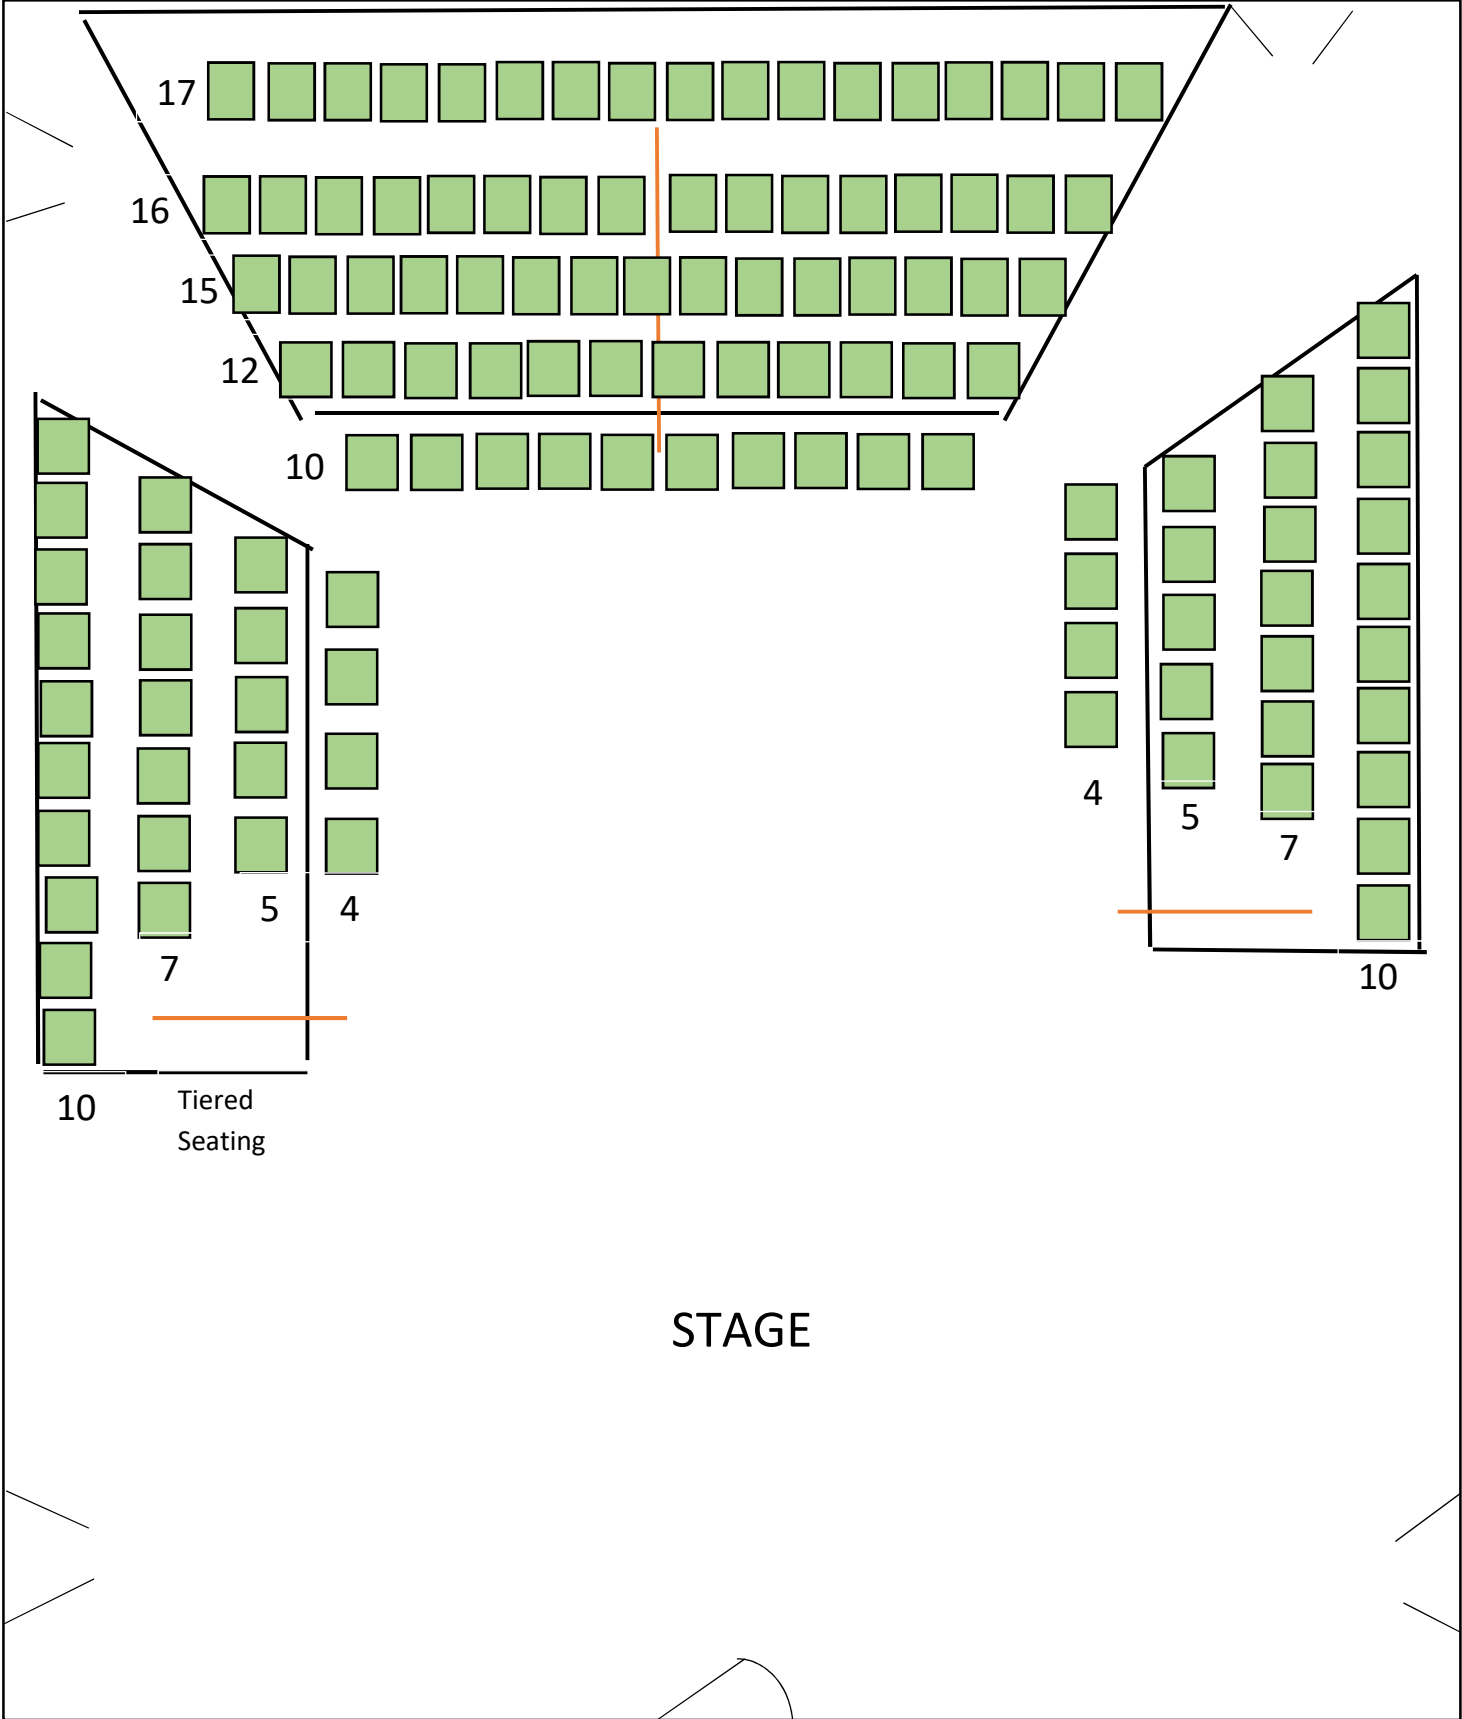

# PAC 135

Capacity:  
200

Isle Ways

FRONT

Last Updated: 01/22/2021