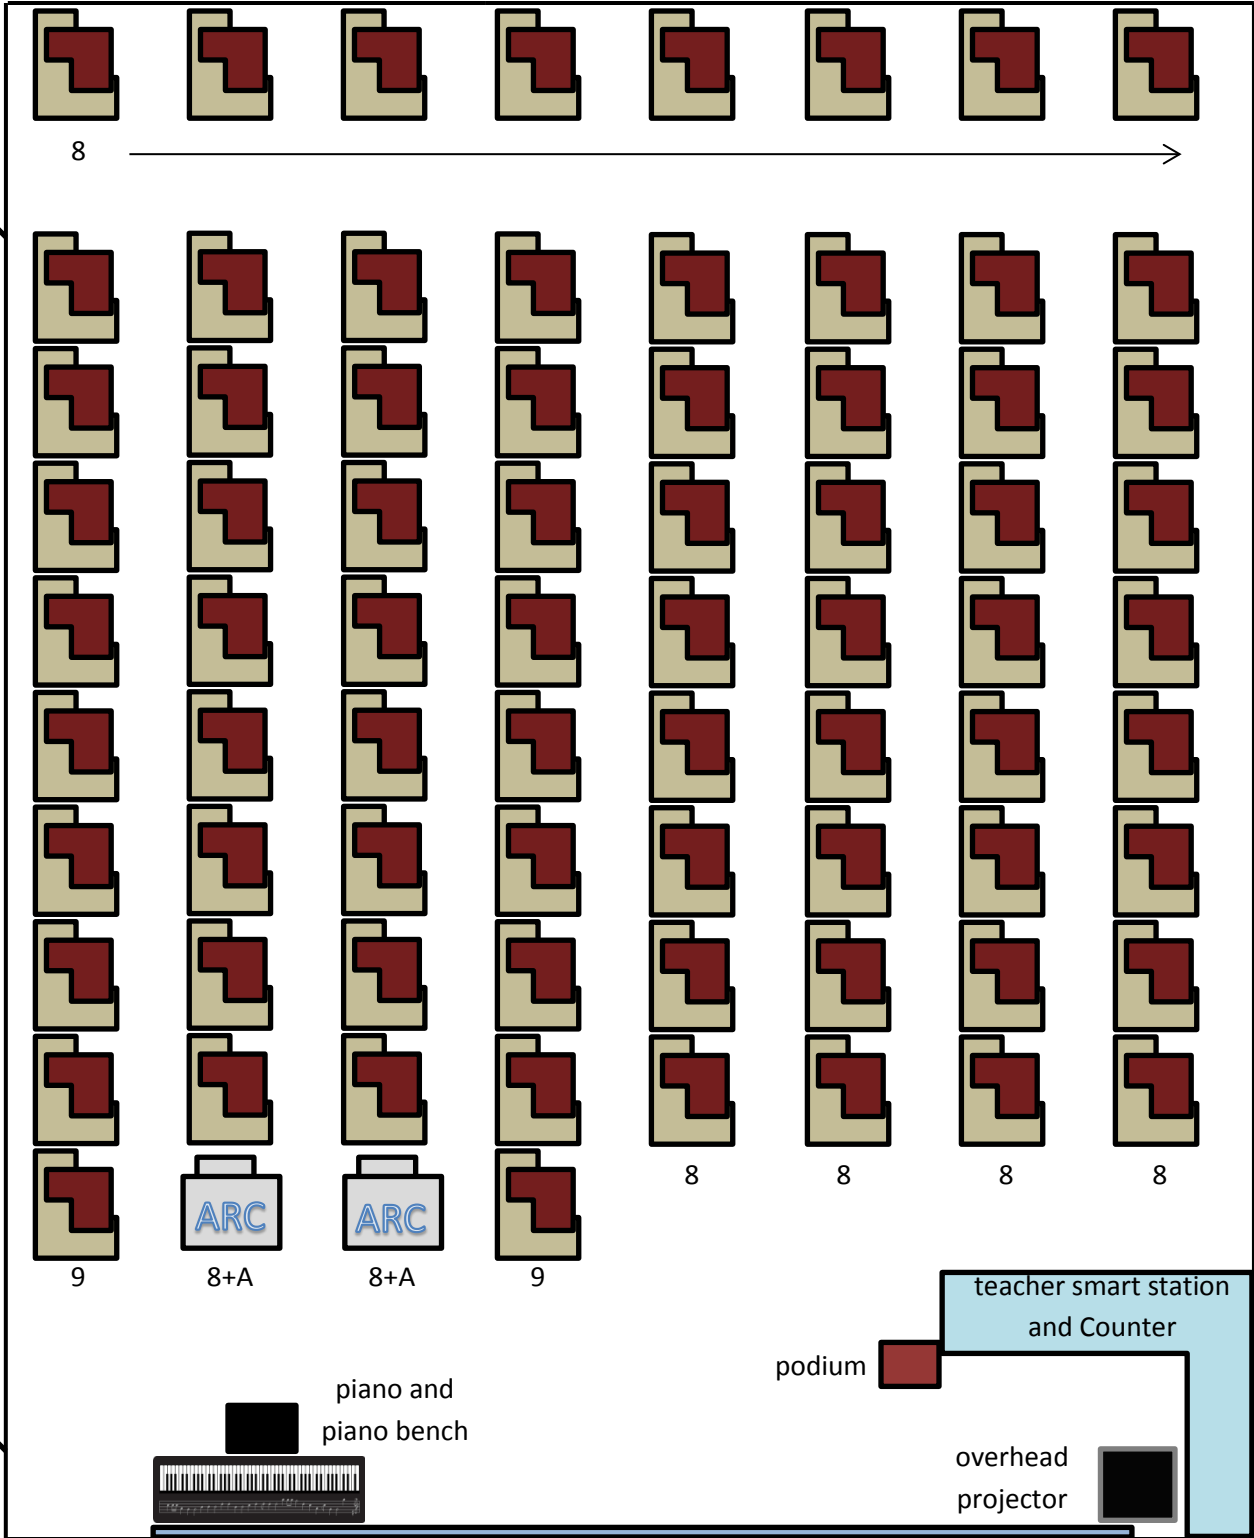

PAC 206

PAC Hallway

PAC Hallway

FRONT

Last Updated: 03/23/2018

Capacity: 76

74 table style armchairs- red plastic

2 ARC Stations -gray desk with white/ gray chair