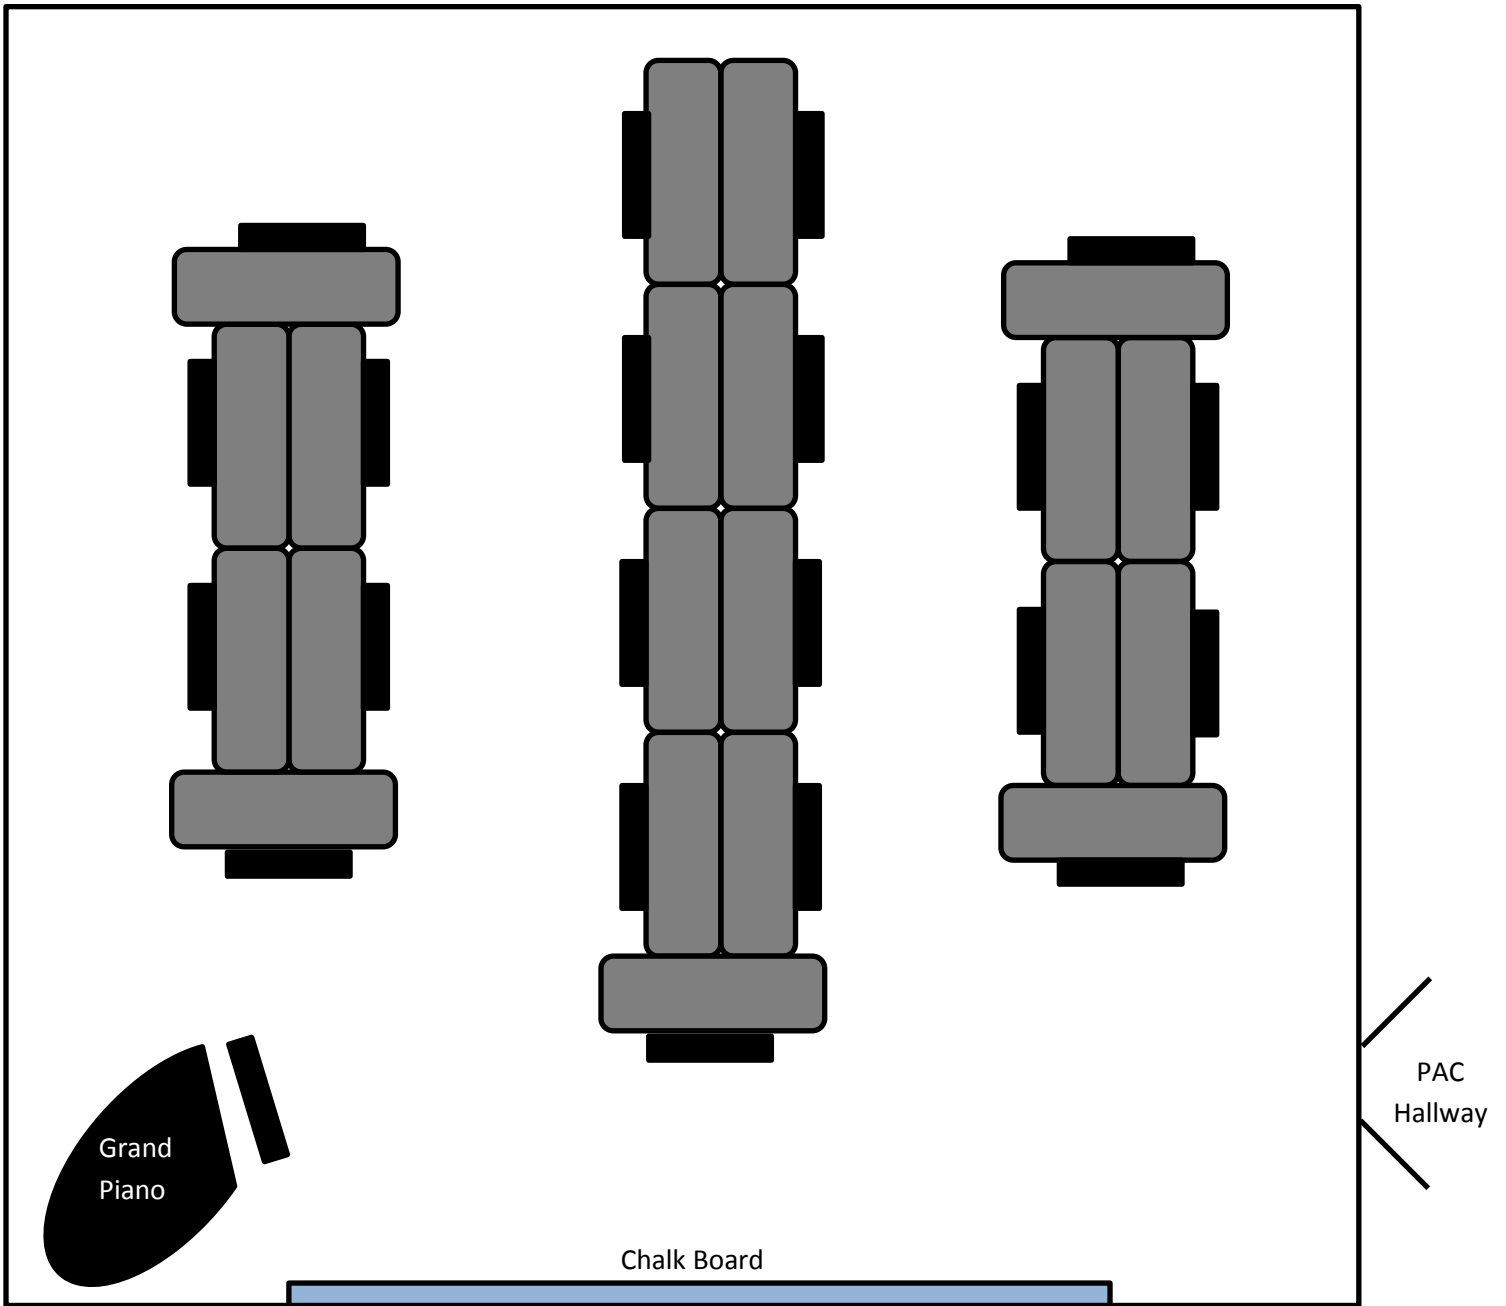

PAC 208

FRONT

Last Updated: 03/23/2018

21- Electric pianos
with Piano bench

Capacity: 20