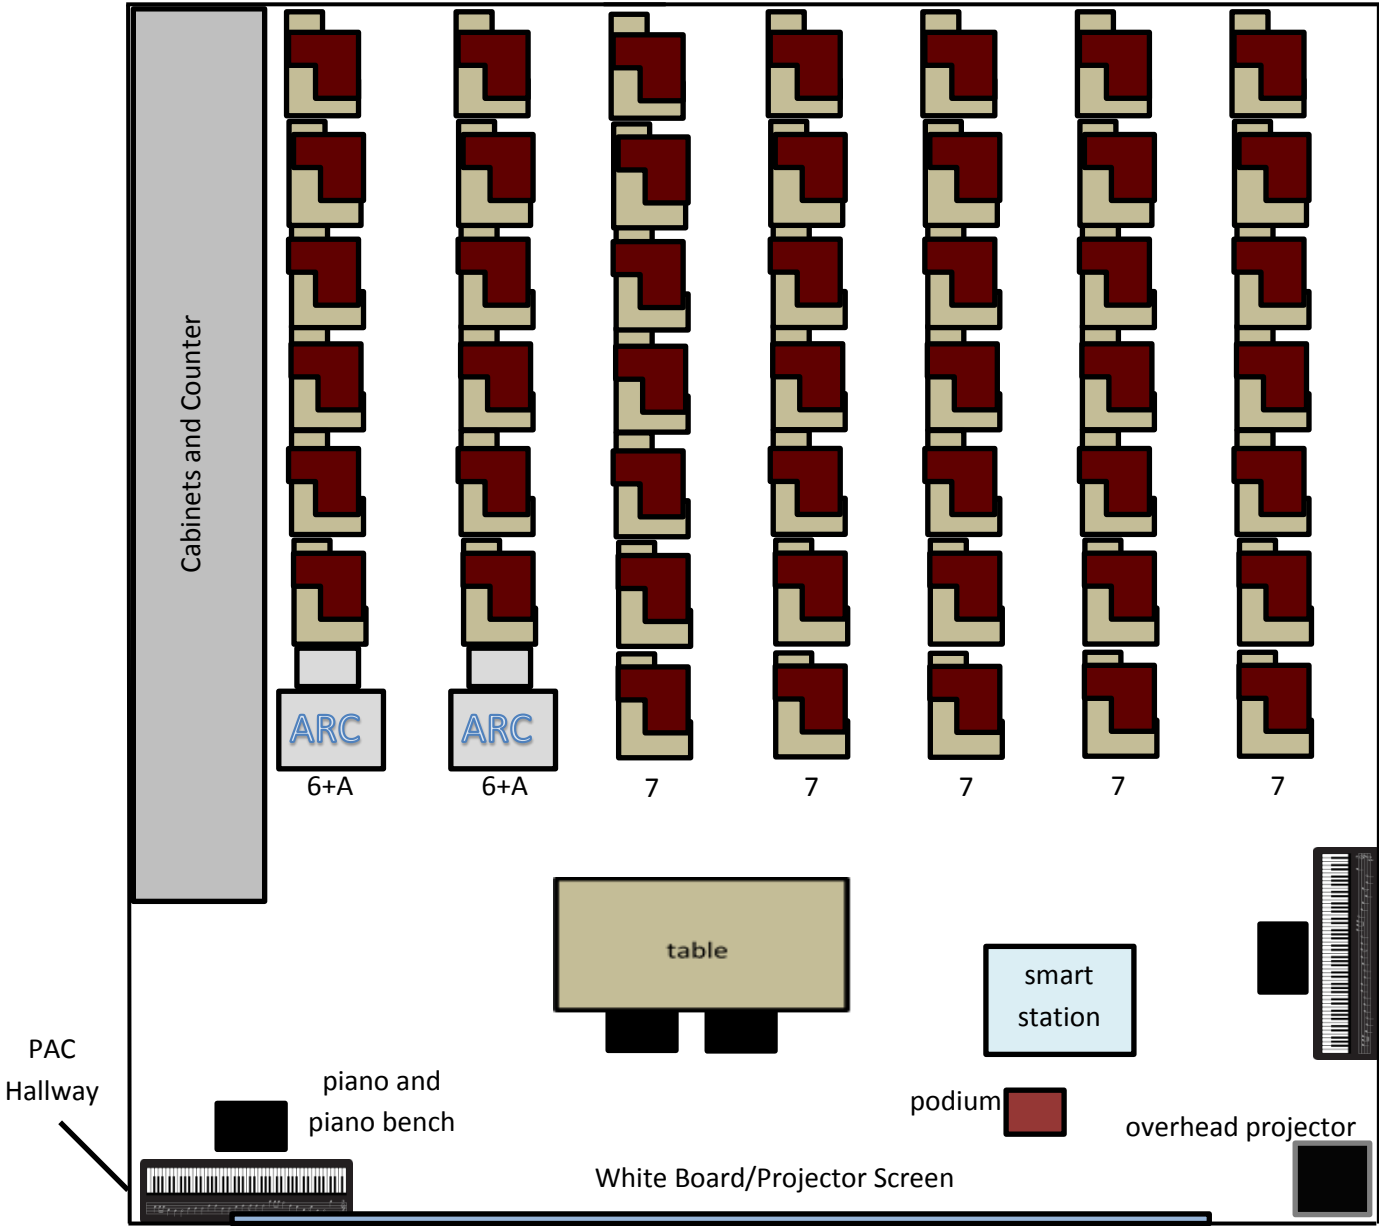

PAC 210

FRONT

Last Updated: 03/23/2018

Capacity: 49

47 - table style armchairs-
Maroon plastic

2 ARC Stations -gray desk
with white/ gray chair