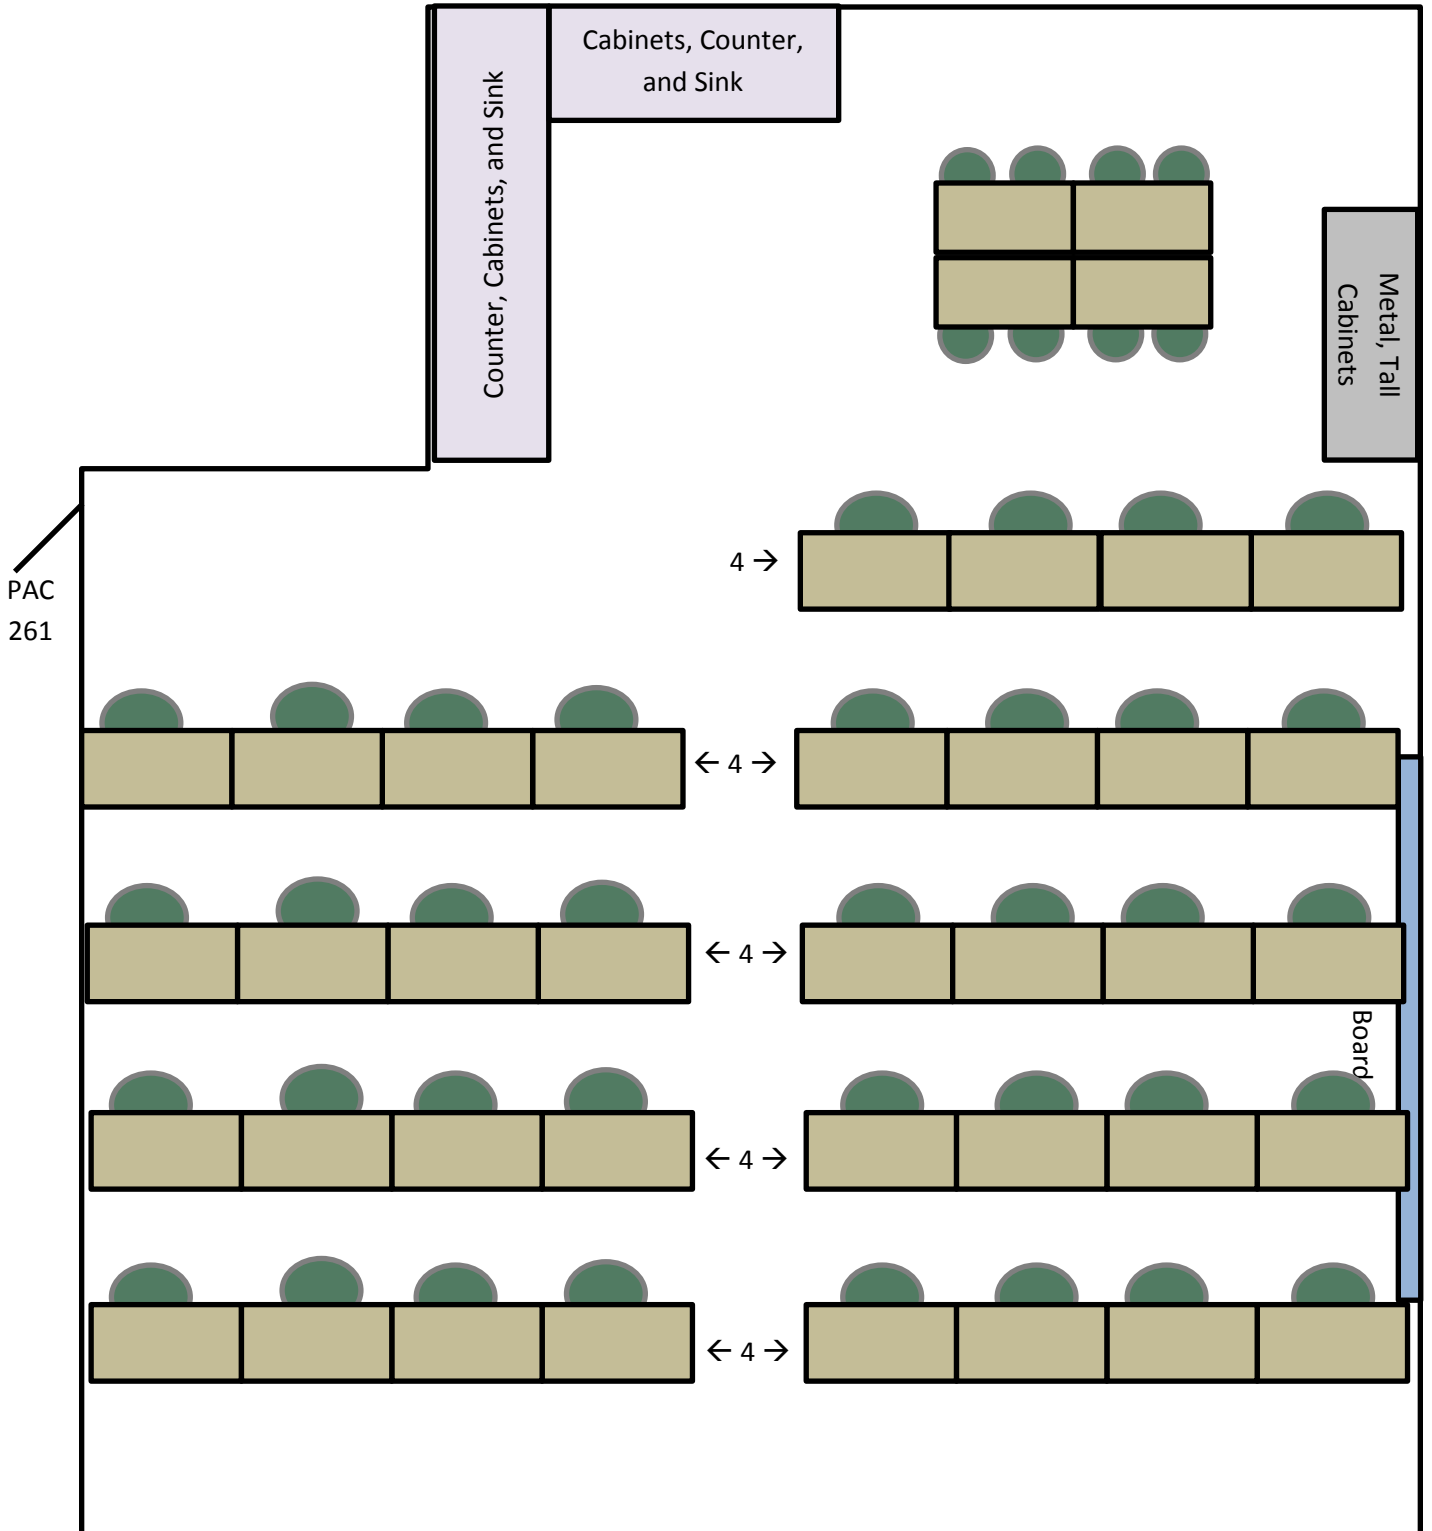

PAC 261

● 44 - Padded Stools (Plastic, Green)

Last Updated 03/23/2018

Capacity: 36