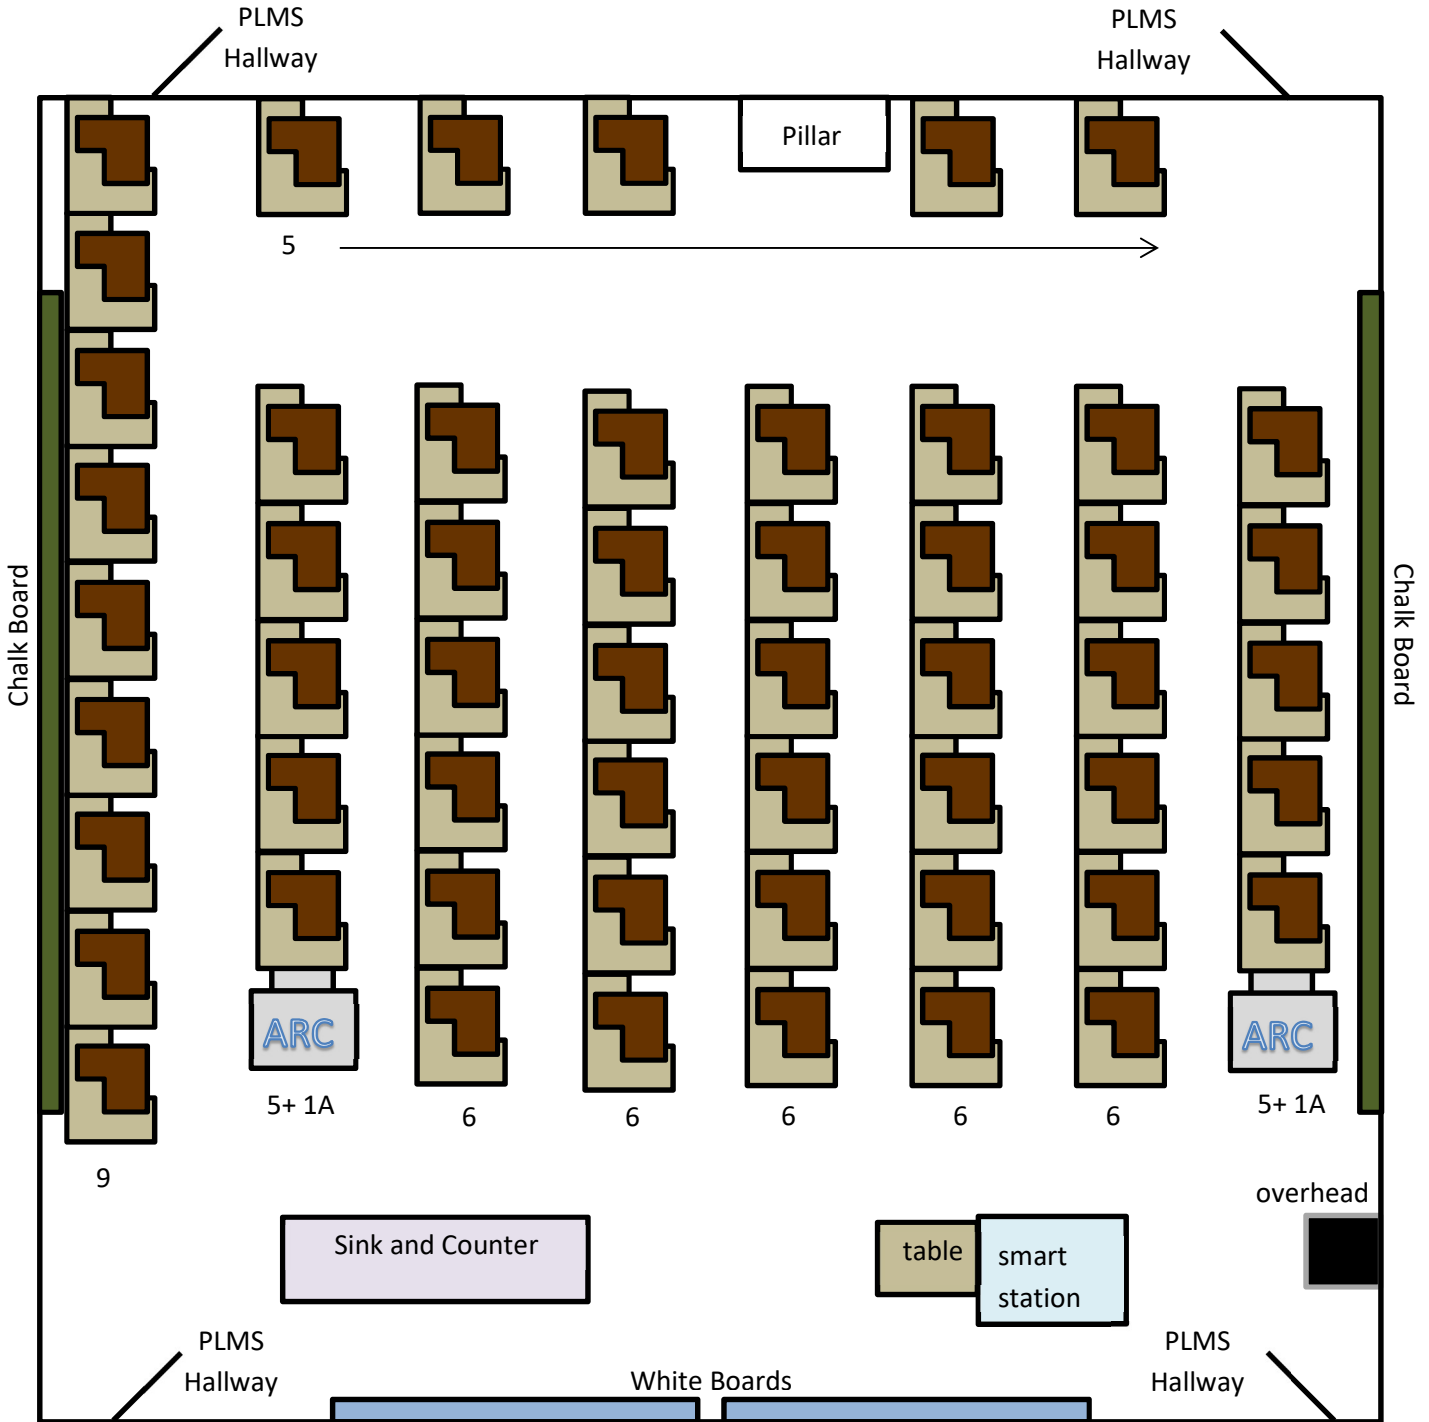

# PLMS 106

FRONT

Last Updated 05/26/2021

Capacity: 56

2 ARC Station —gray desk with white/grey chair

54 tablet style armchairs—brown plastic