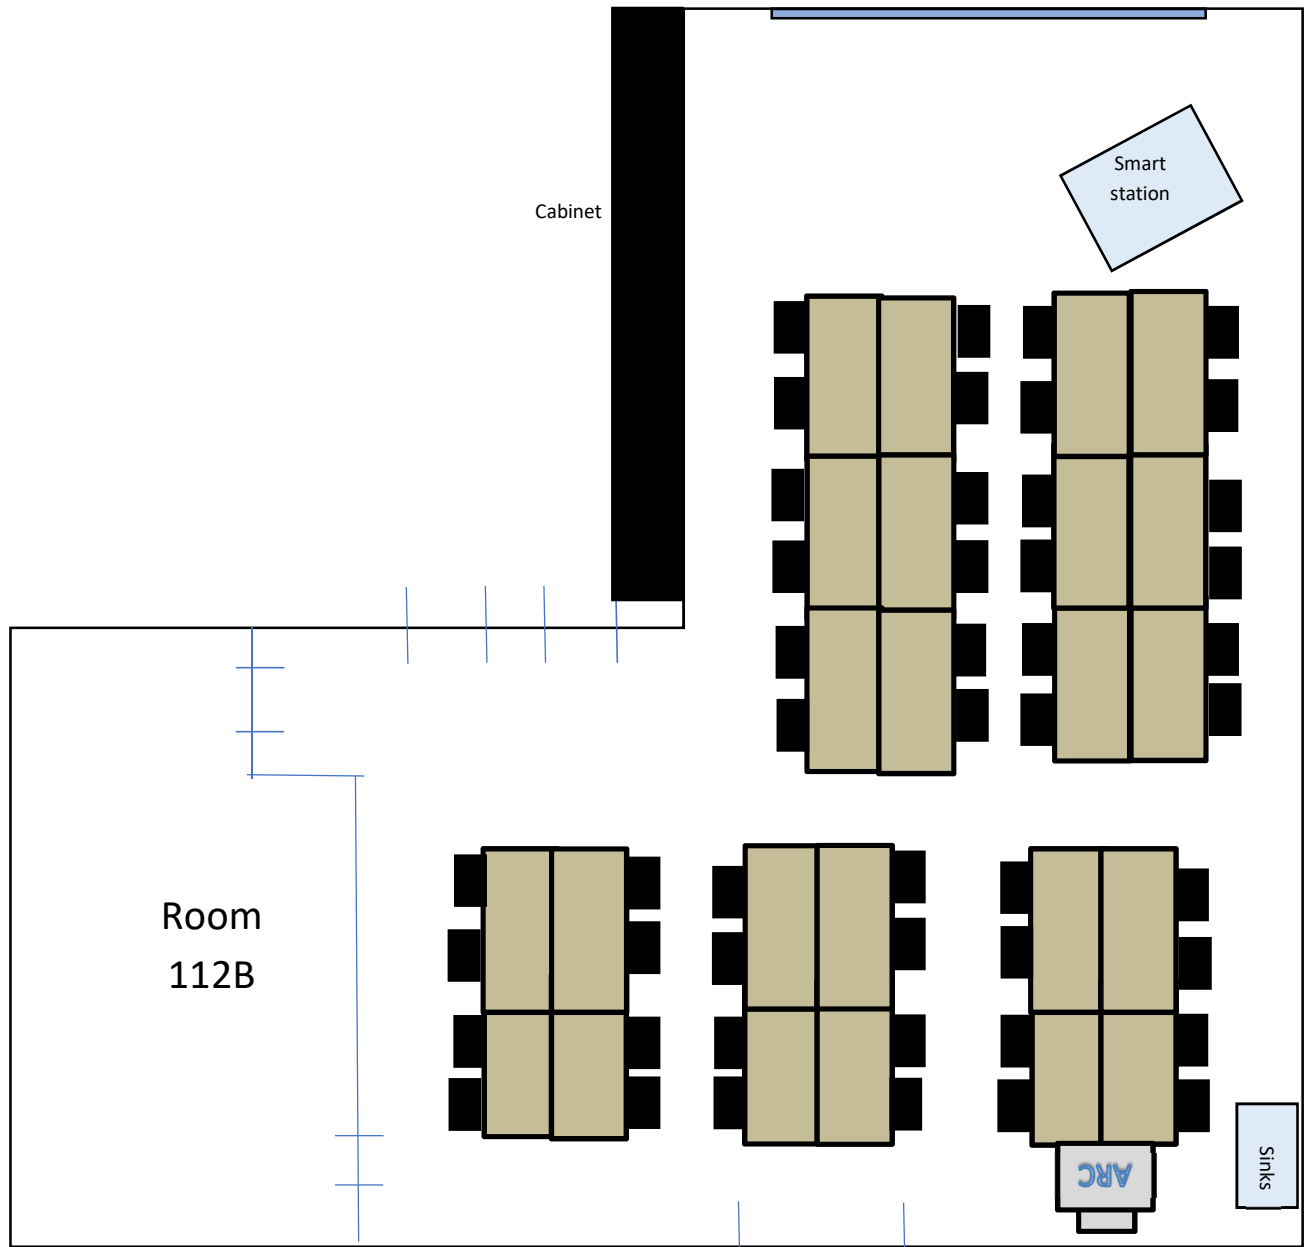

PLMS 112

Capacity: 49

	48 diamond rolling chair
	1 ARC desk