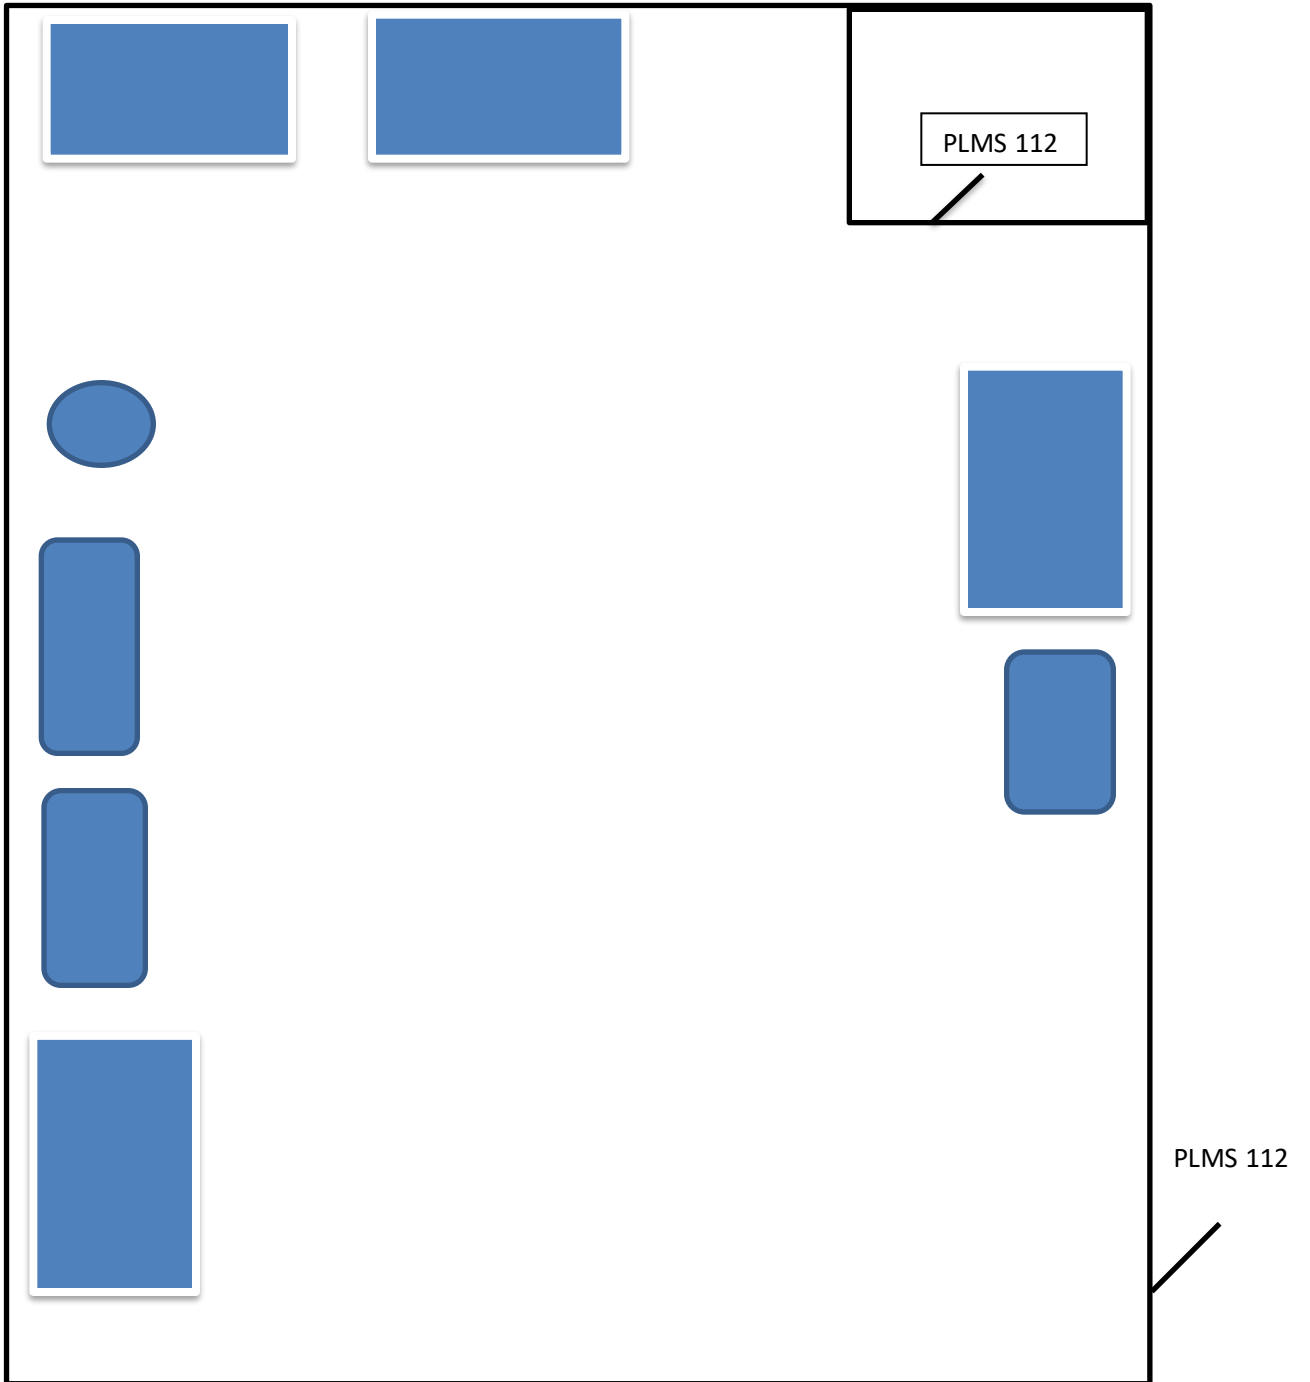

PLMS 112B

Everything blue indicates robots or mechanical tools for labs

FRONT

Last Updated 04/28/2021

Capacity: 8