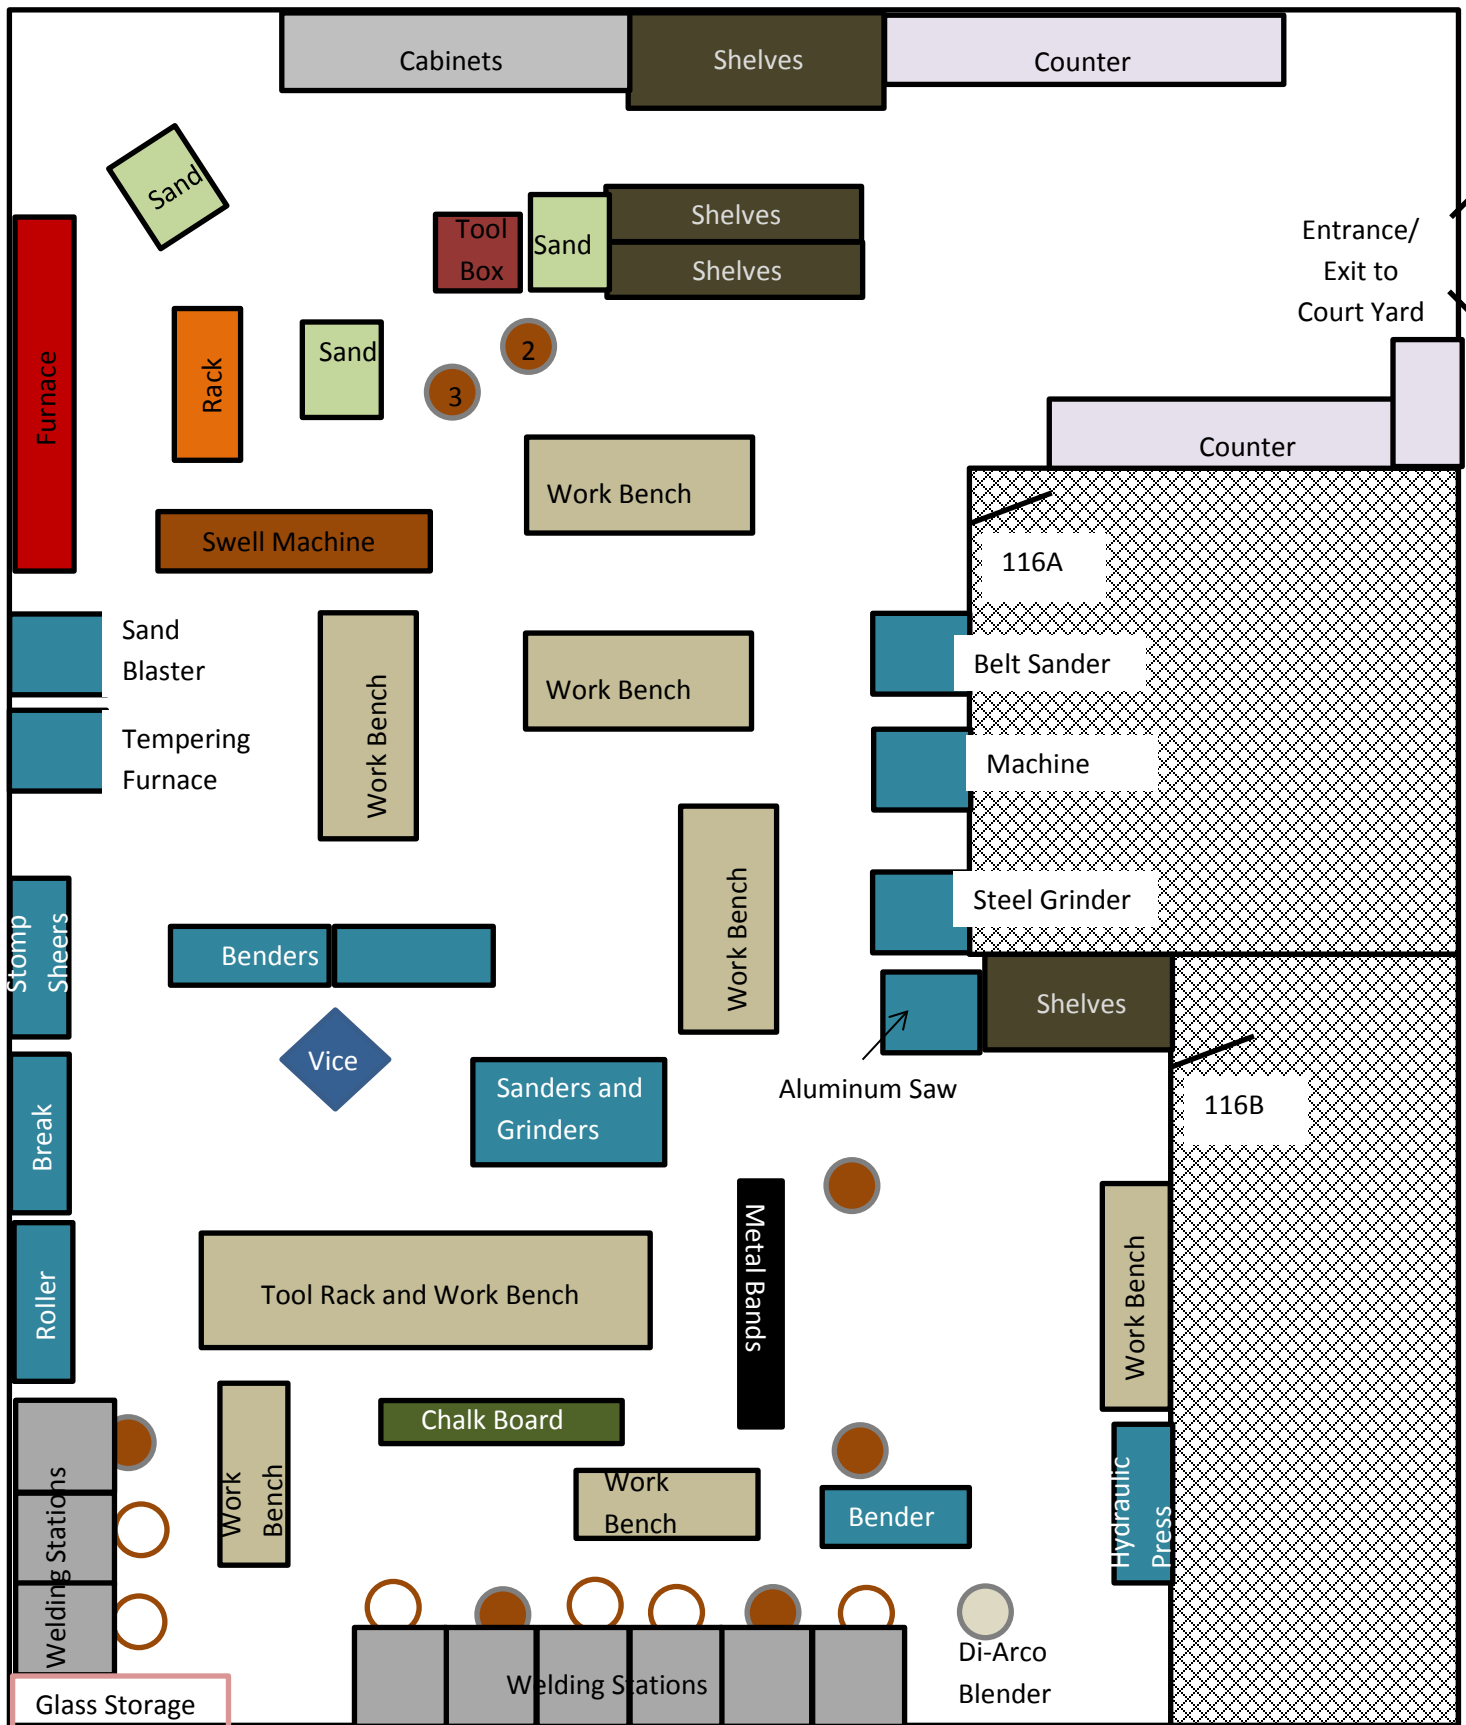

# PLMS 116

● 10 – Stools (No back, No Rotate)

○ 6 - Old Stools (Wood)

**Last Updated 03/23/2018**

Capacity: 16