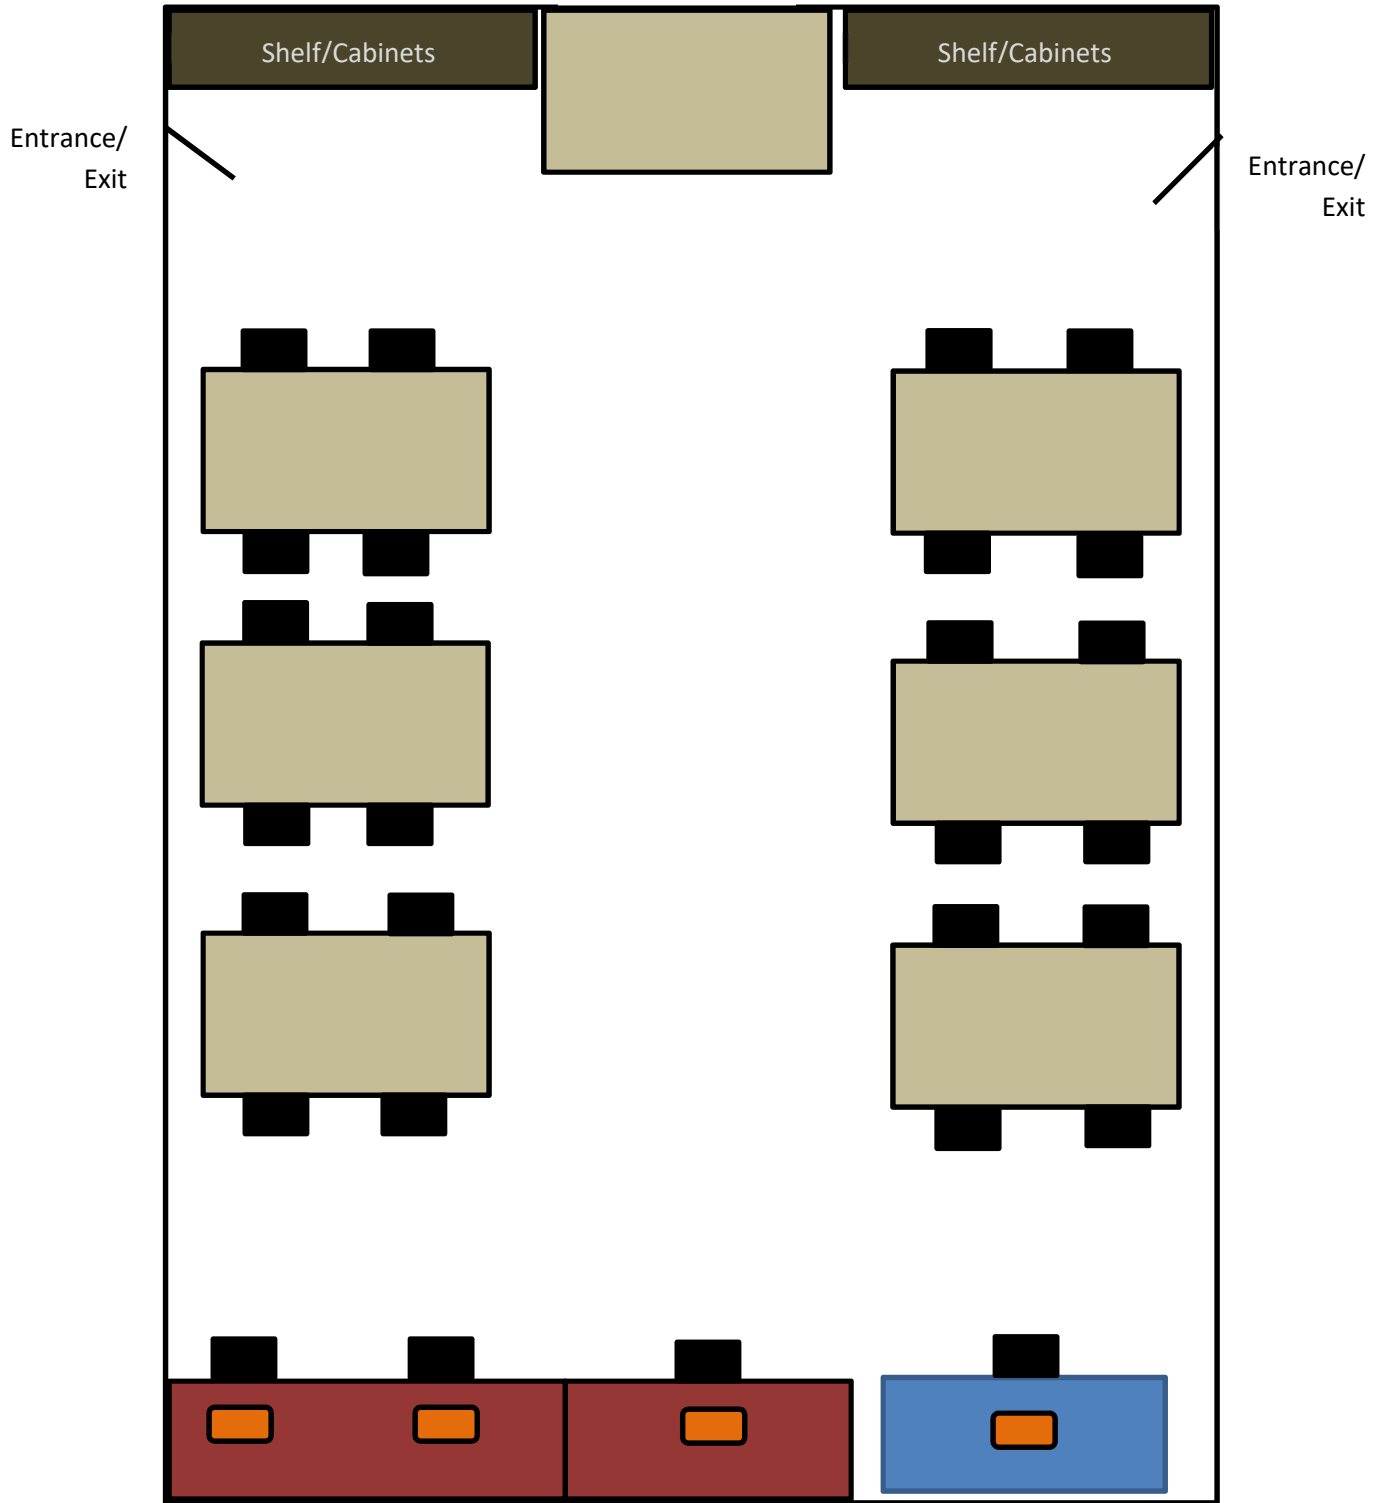

PLMS 116A

FRONT

 4 Computer stations

 6 Tables

 28 Chairs

Capacity: 28

Last Updated 05/19/2021