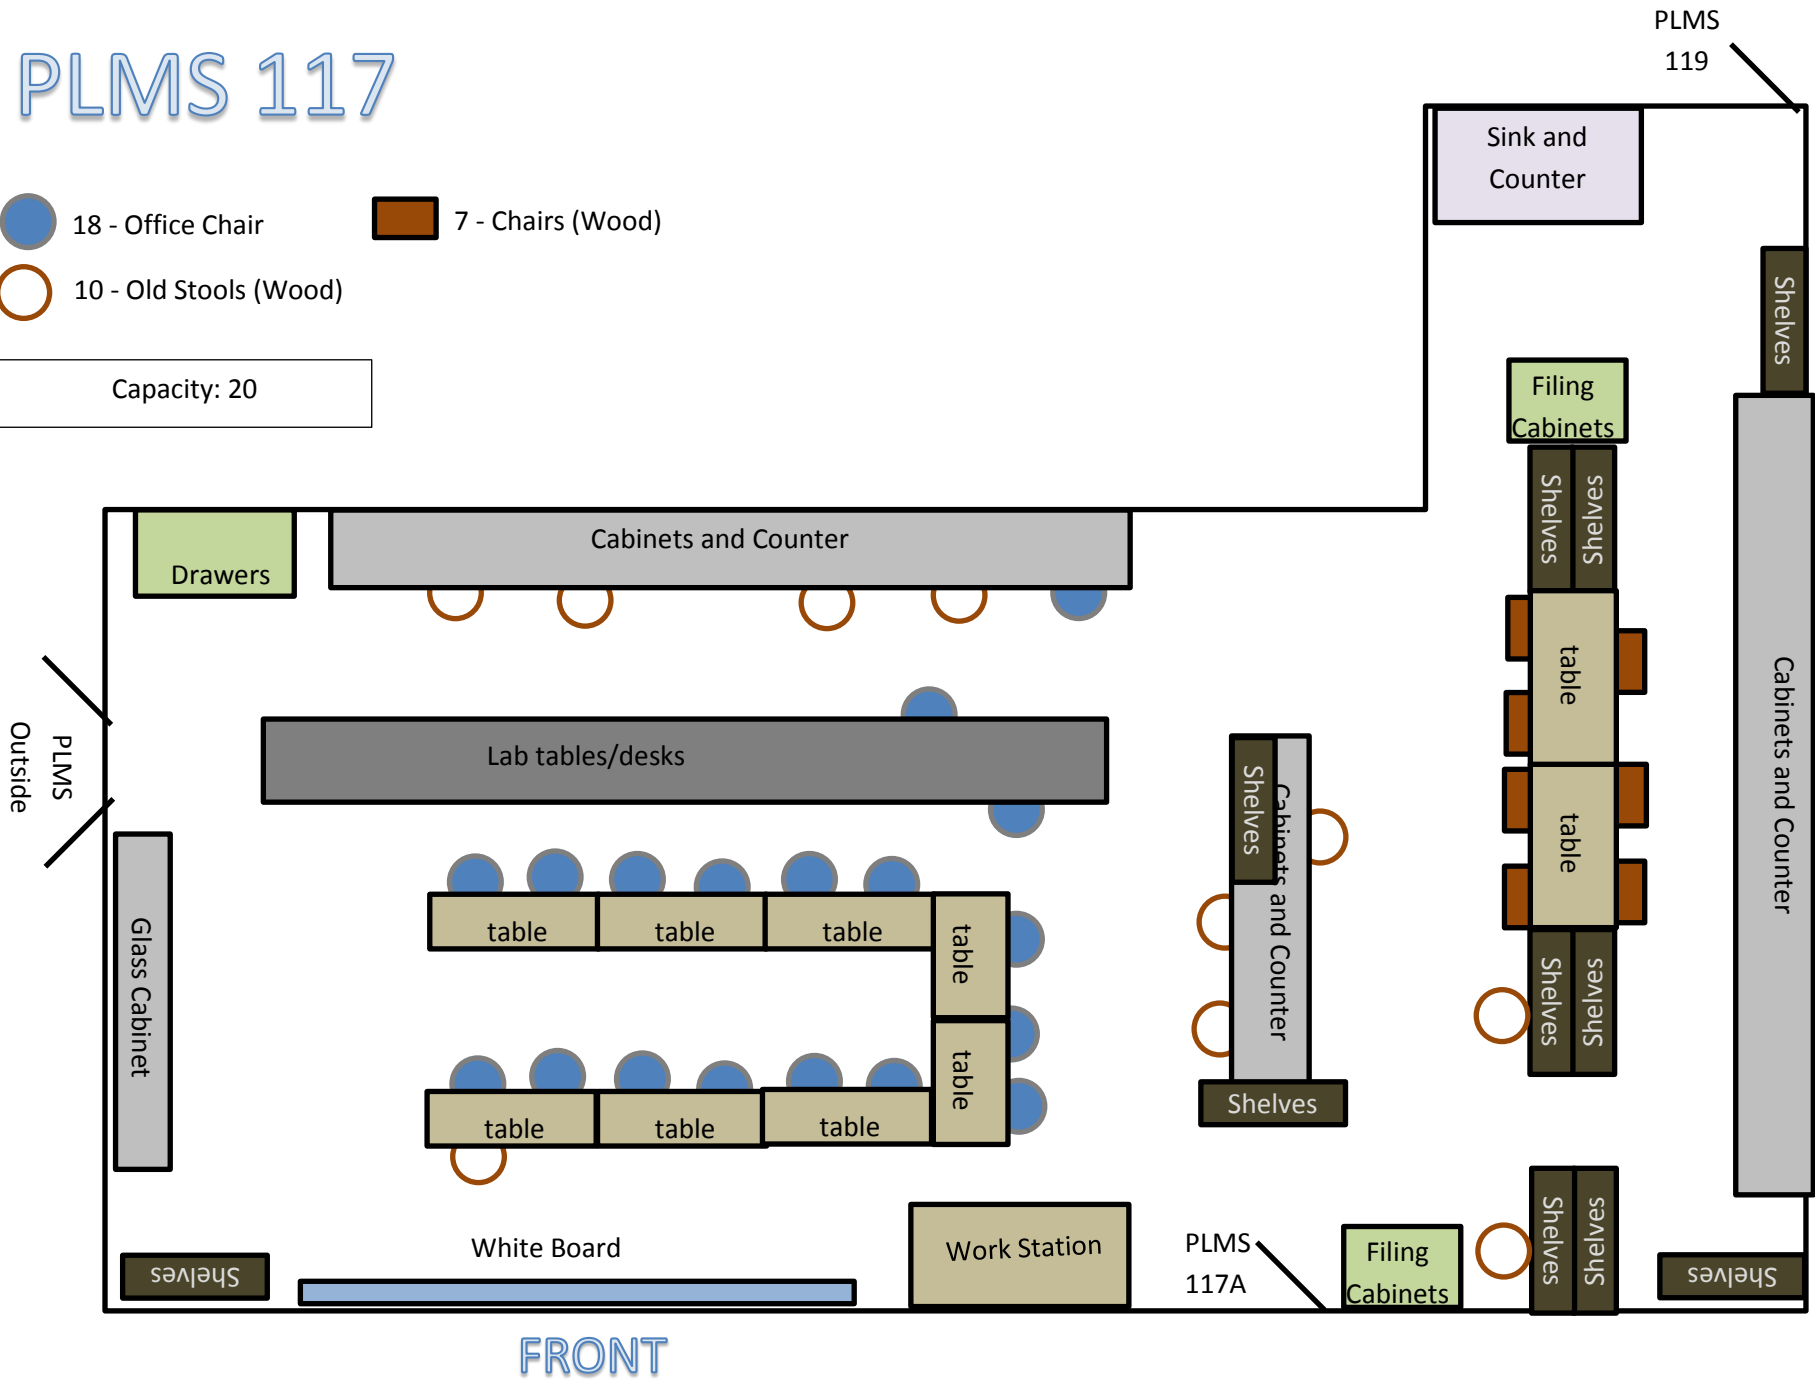

# PLMS 117

- 18 - Office Chair
- 7 - Chairs (Wood)
- 10 - Old Stools (Wood)

Capacity: 20

FRONT