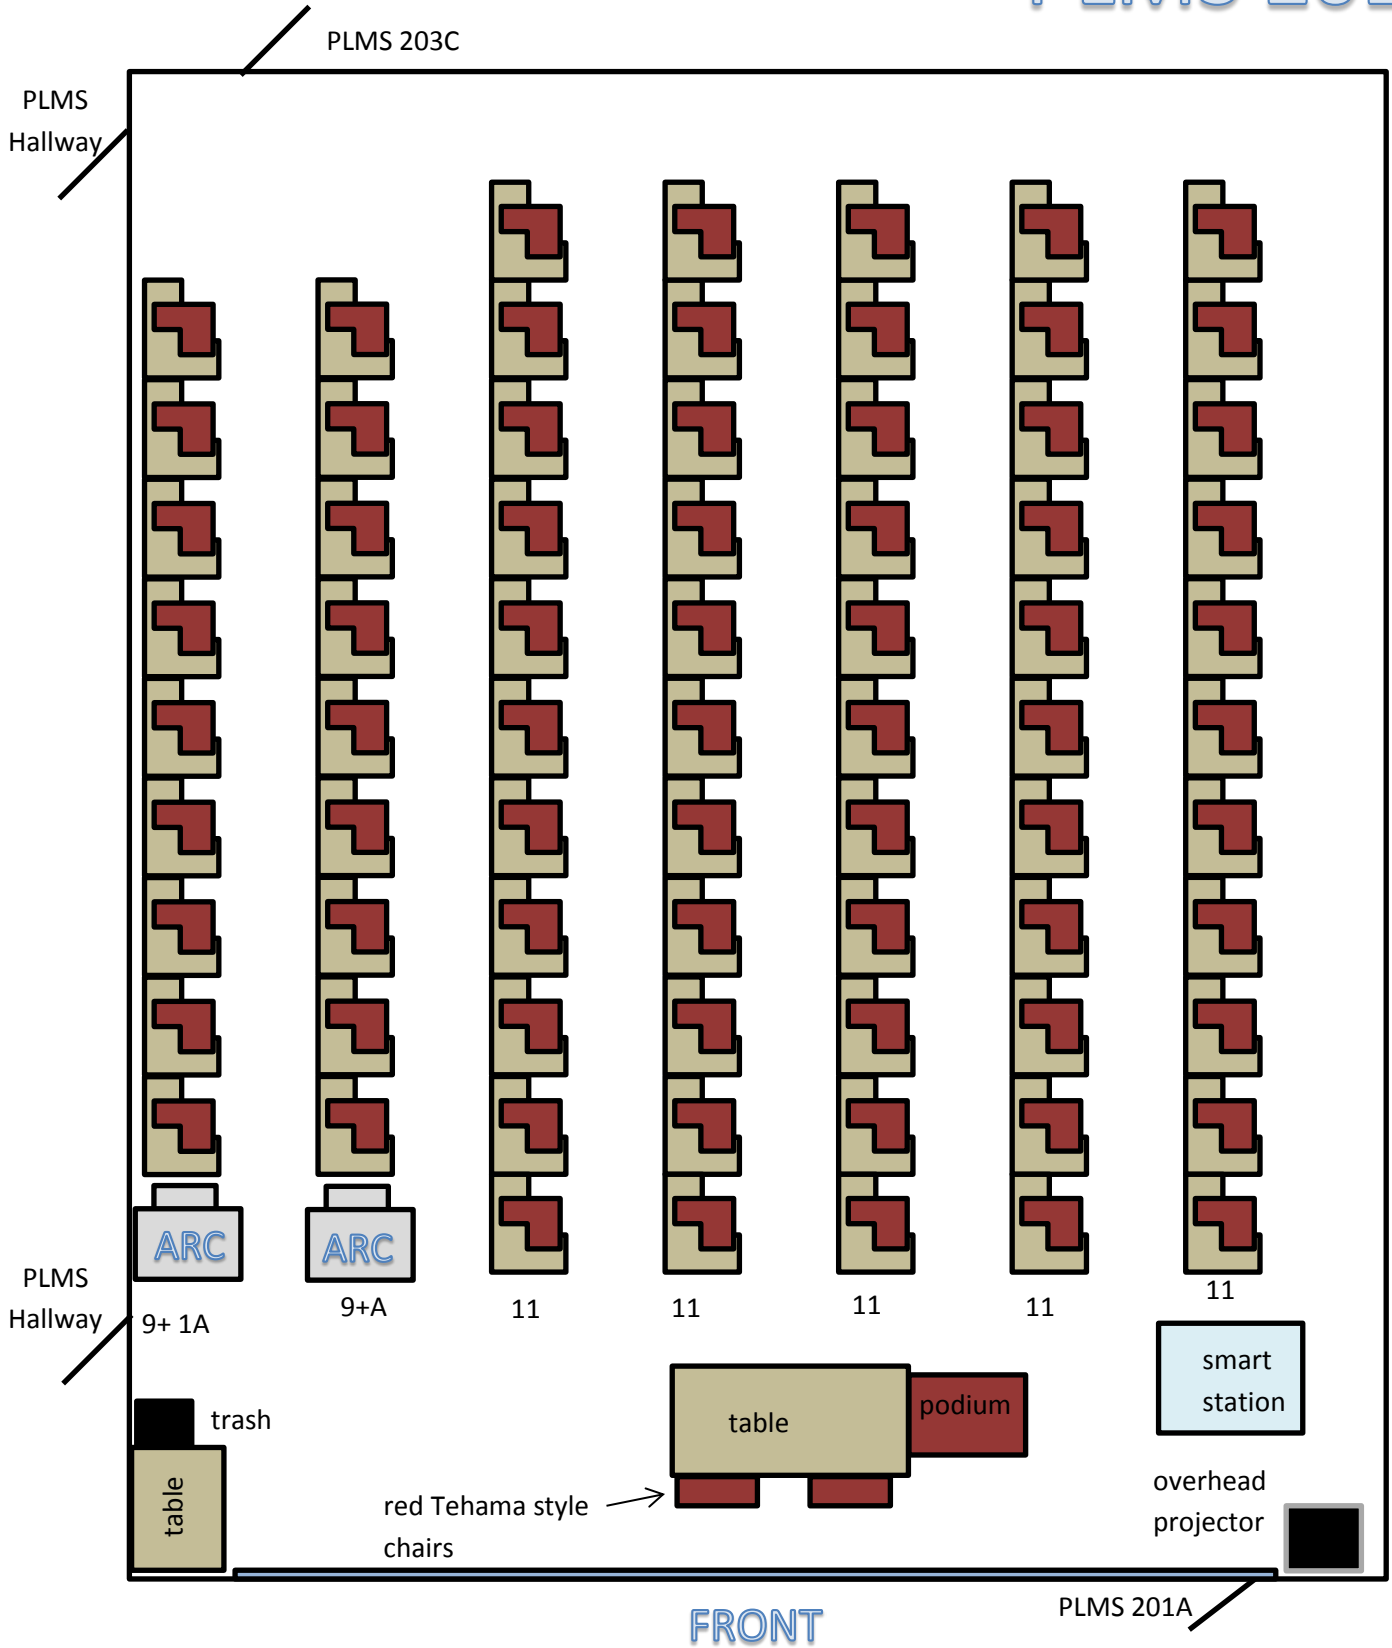

PLMS 201

FRONT

Last Updated 03/23/2018

-  2 ARC Station –gray desk with white/gray chair
-  73 tablet style armchairs— red plastic

Capacity- 75