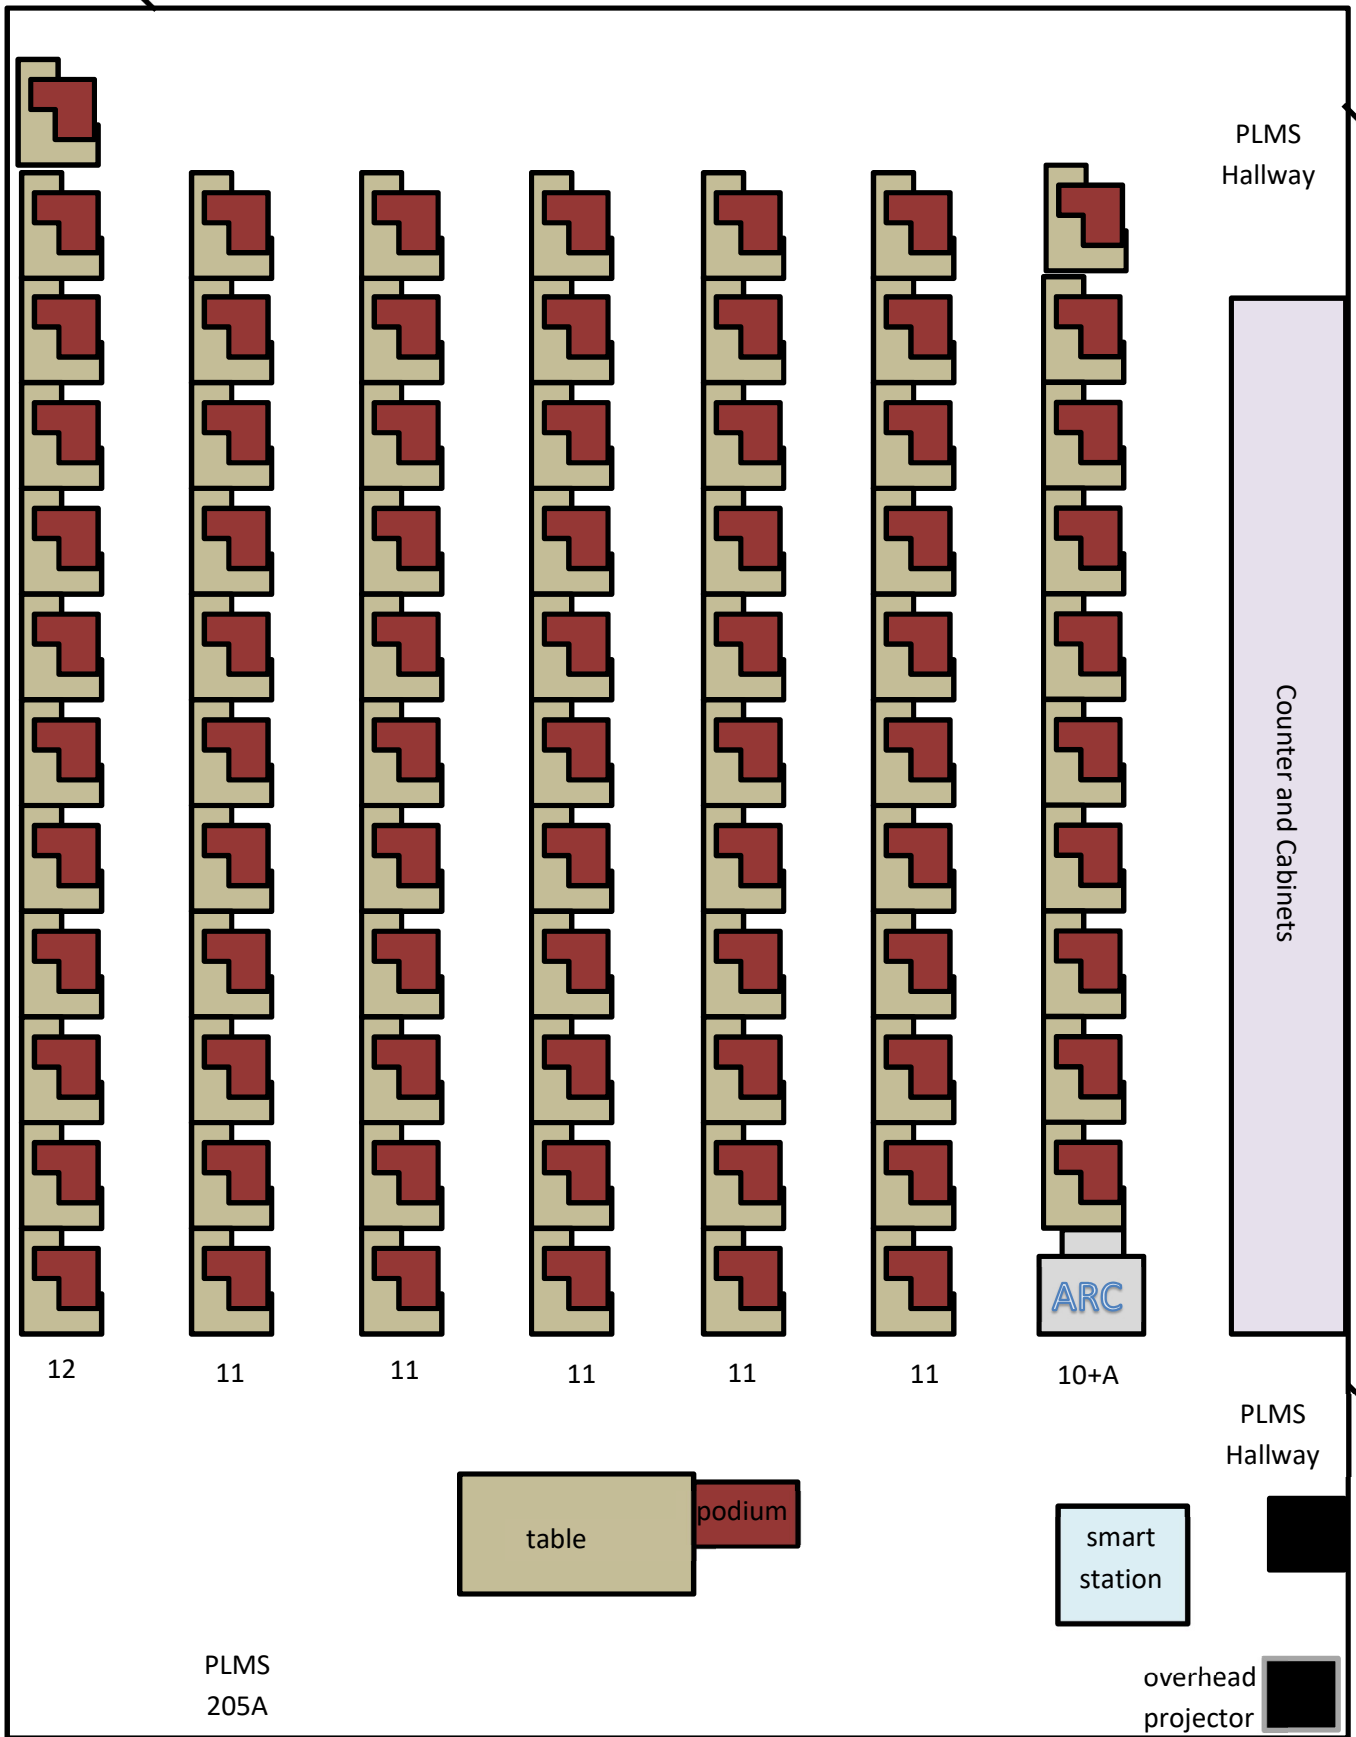

PLMS
205B

PLMS
Hallway

12

11

11

11

11

11

10+A

PLMS
Hallway

table

podium

ARC

smart
station

overhead
projector

PLMS
205A

FRONT

1 ARC Stations –gray desk with
white/gray chair

Capacity: 78

77 tablet style armchairs— red
plastic

Last Updated 05/24/2020