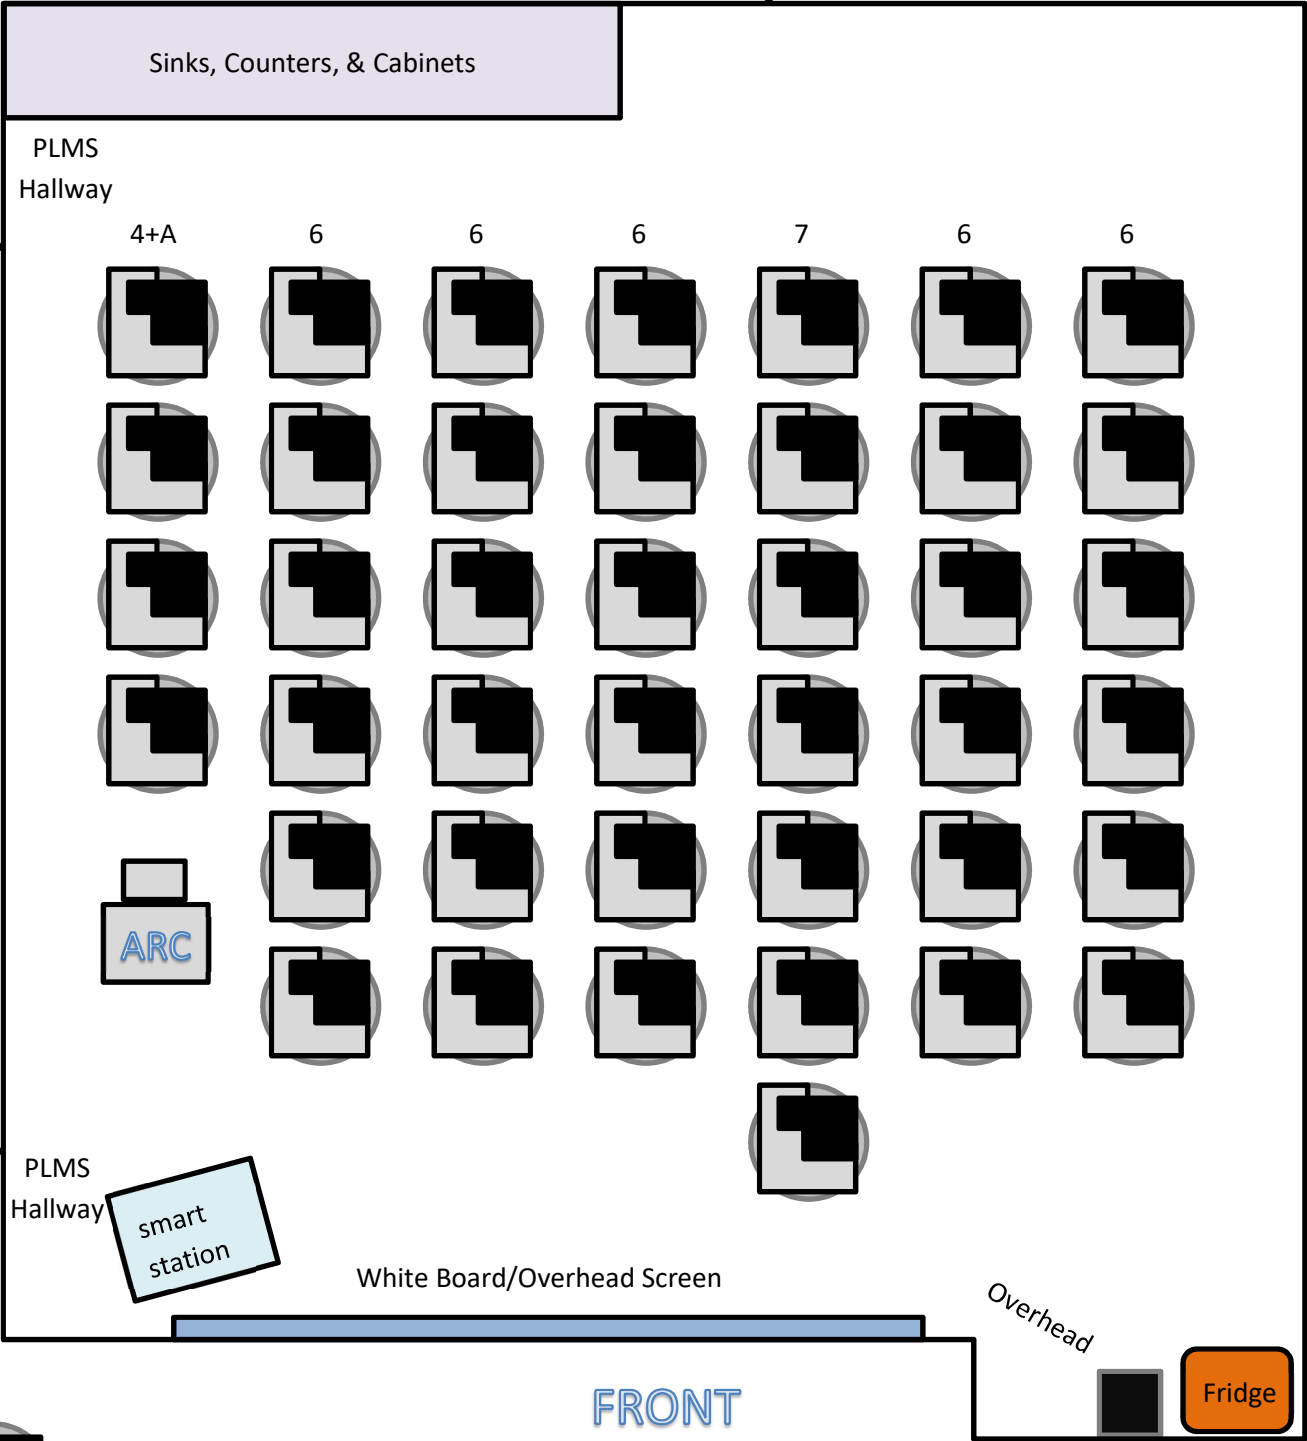

PLMS 303

302-311
Hallway

-  41 Pod Chairs with Attached Tabs
-  1 Arc Desk

FRONT
Last Updated 05/24/2021

Capacity: 42