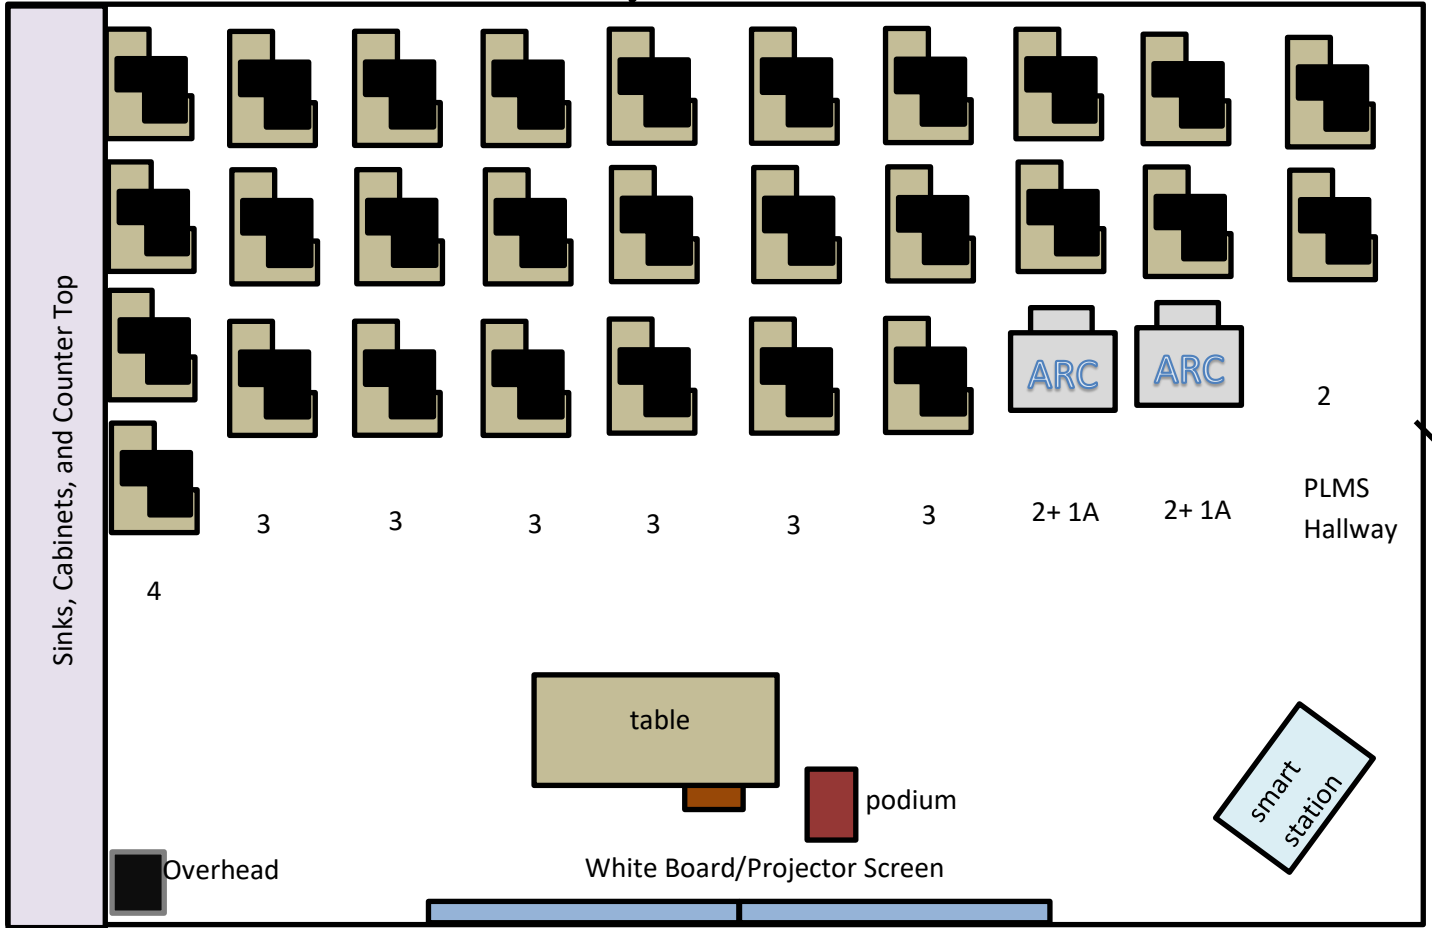

# PLMS 312

PLMS 302-310

(Not Normally In Use)

FRONT

Capacity: 30

Last Updated 03/23/2018

 2 – Chairs (Wood)

 28 – Tablet Arm Chairs

 2 – ARC desks