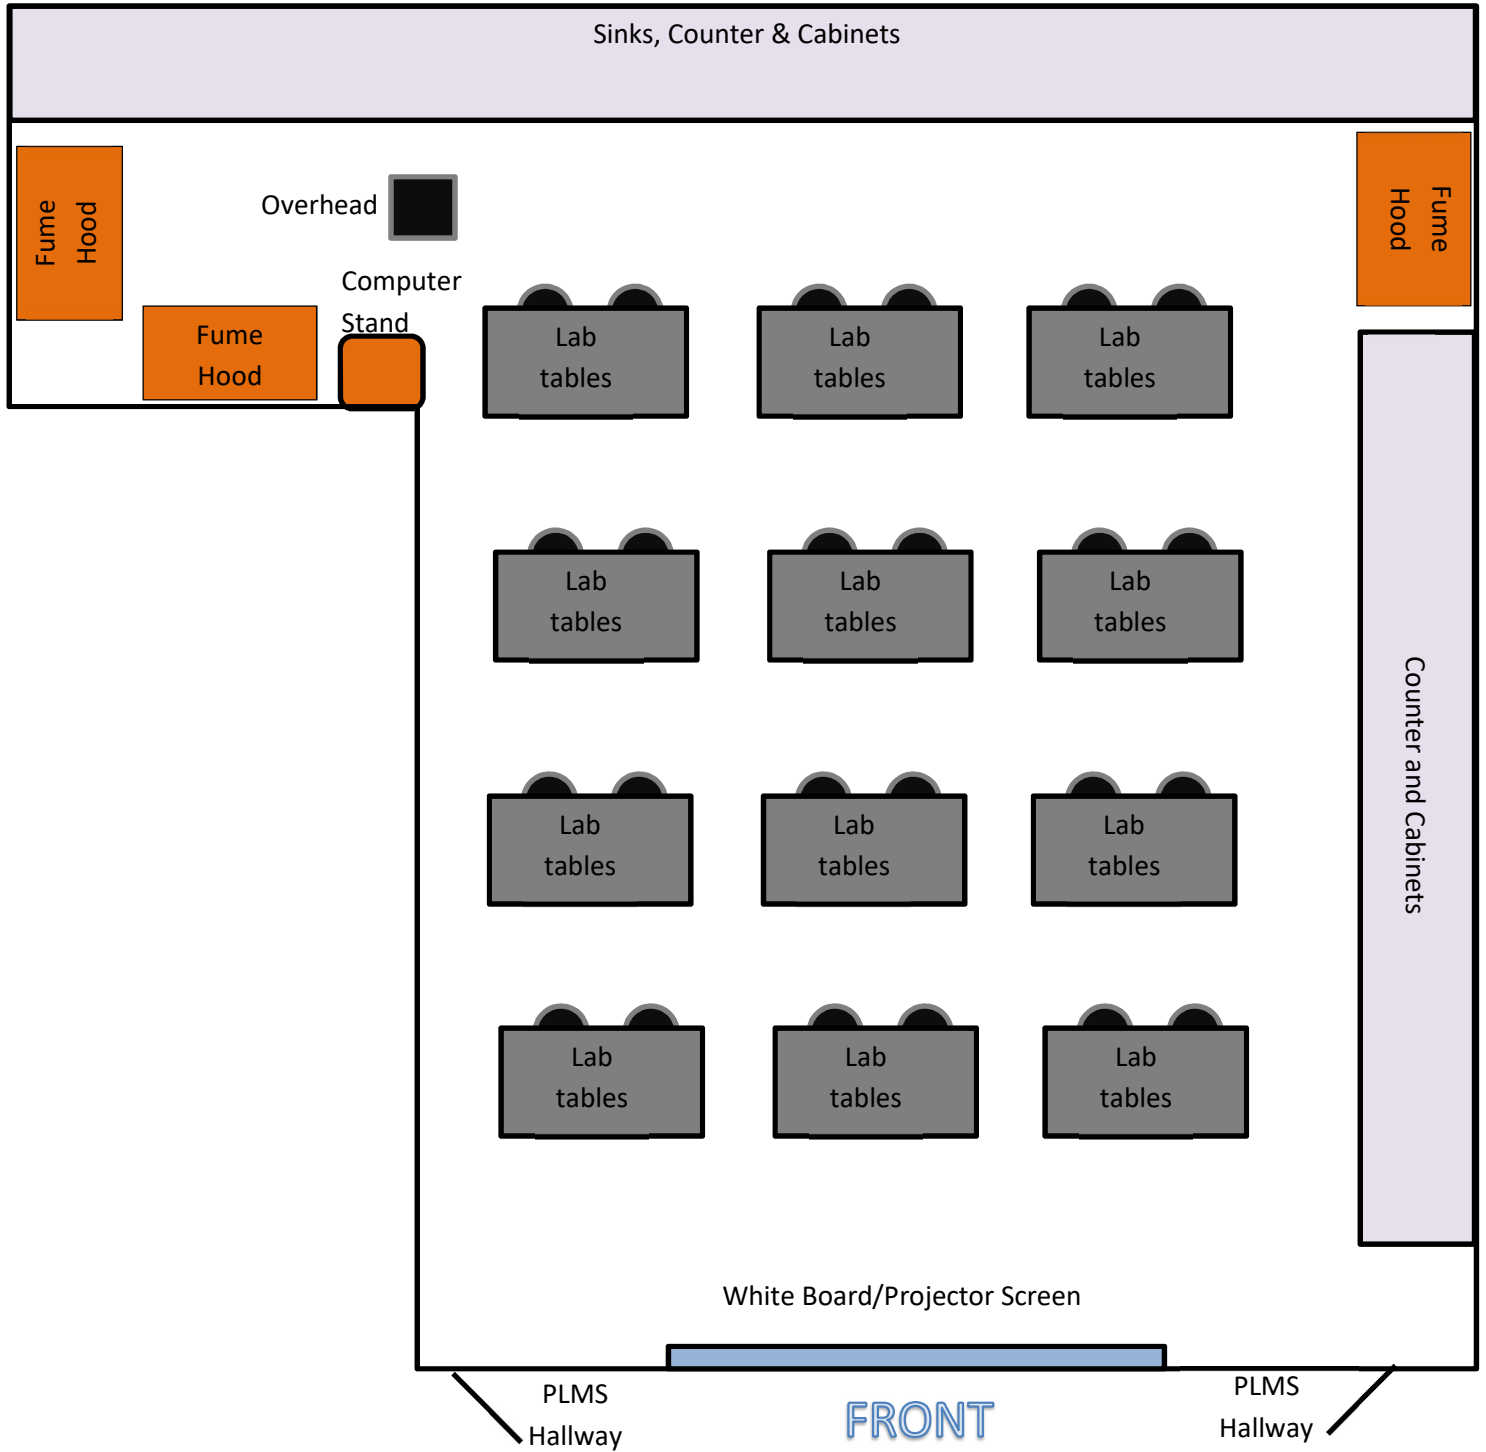

PLMS 315

● 24 – Black Plastic Stools

Last Updated 05/26/2021

Capacity: 24