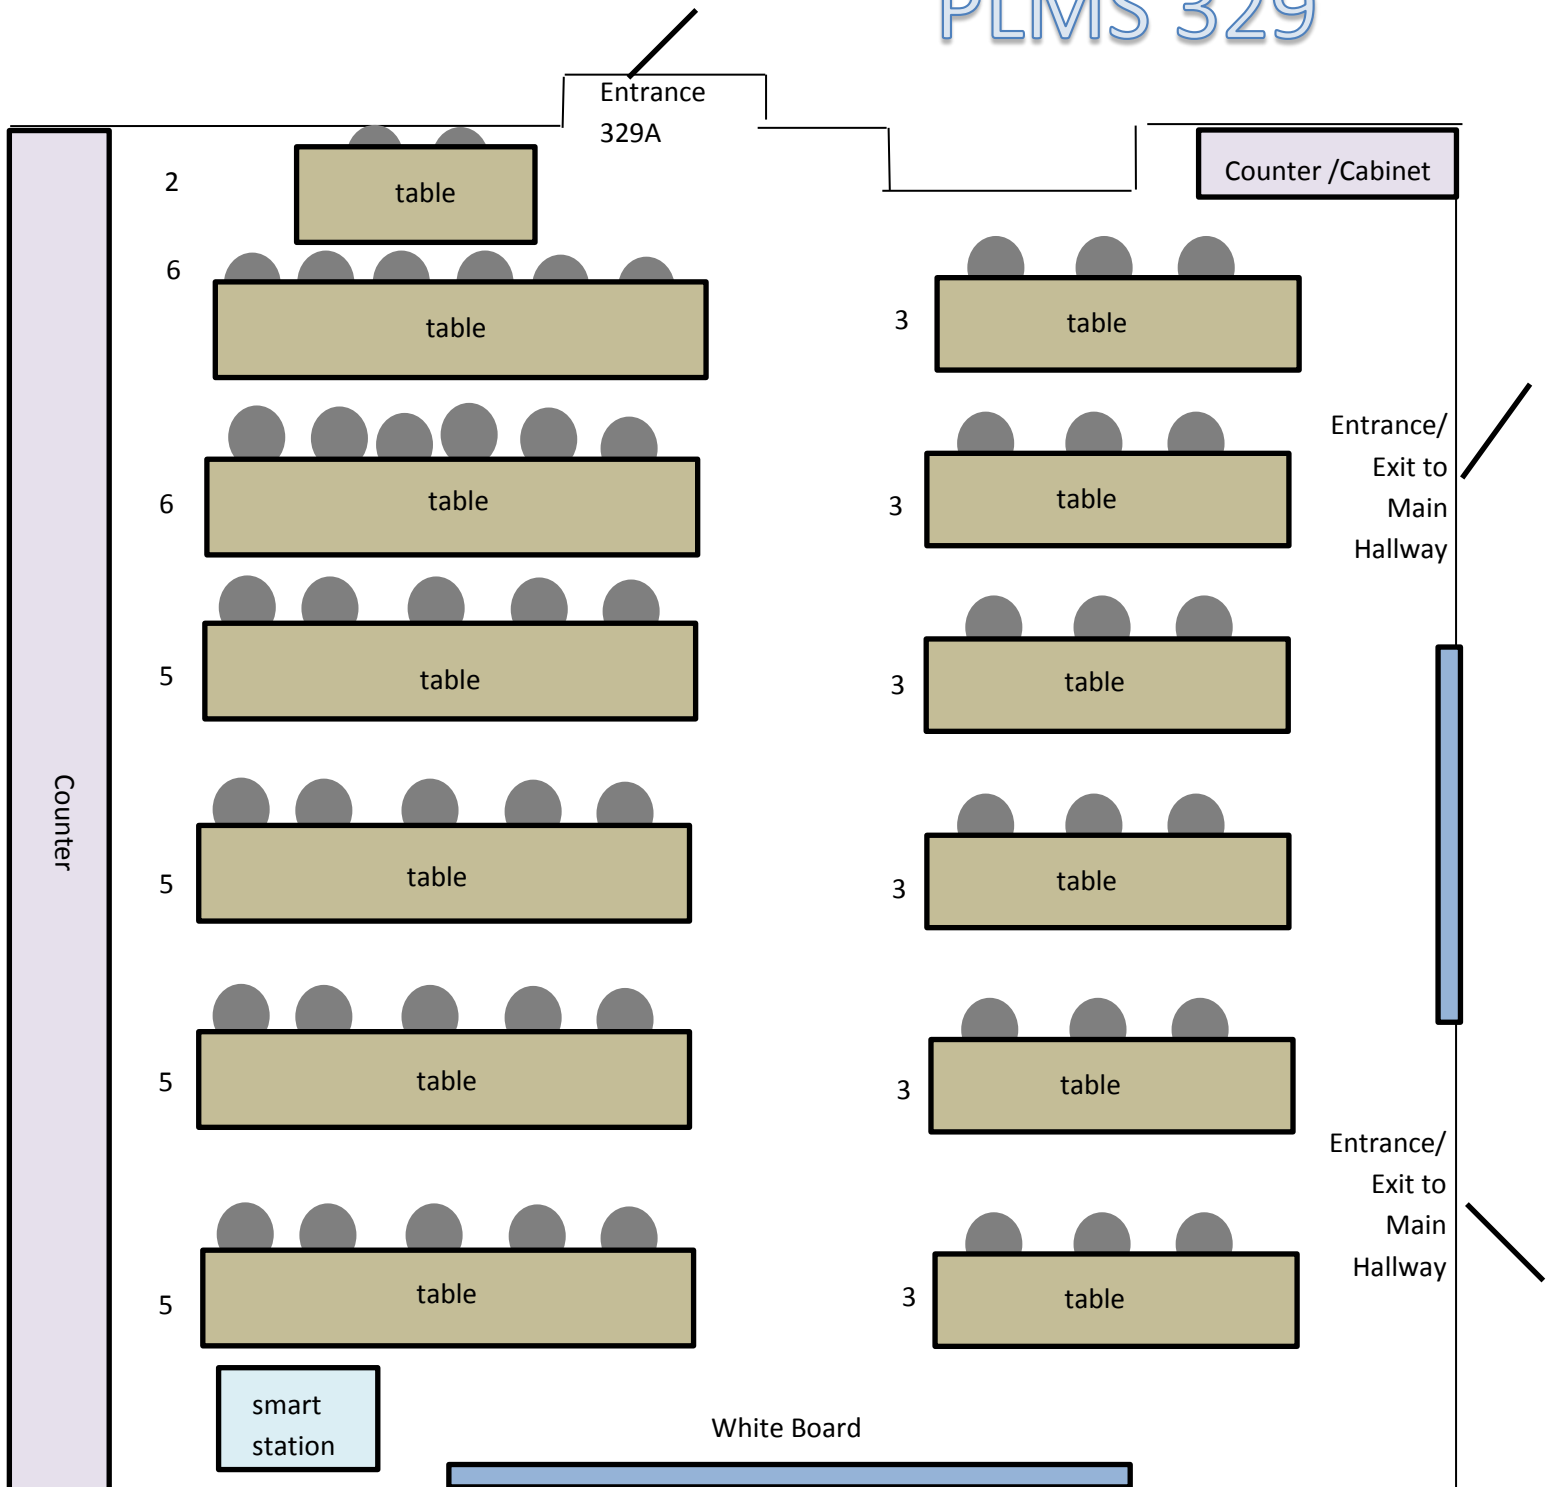

PLMS 329

Front

● 52 – Black, plastic & metal chairs

Last Updated 03/23/2018

Capacity: 52