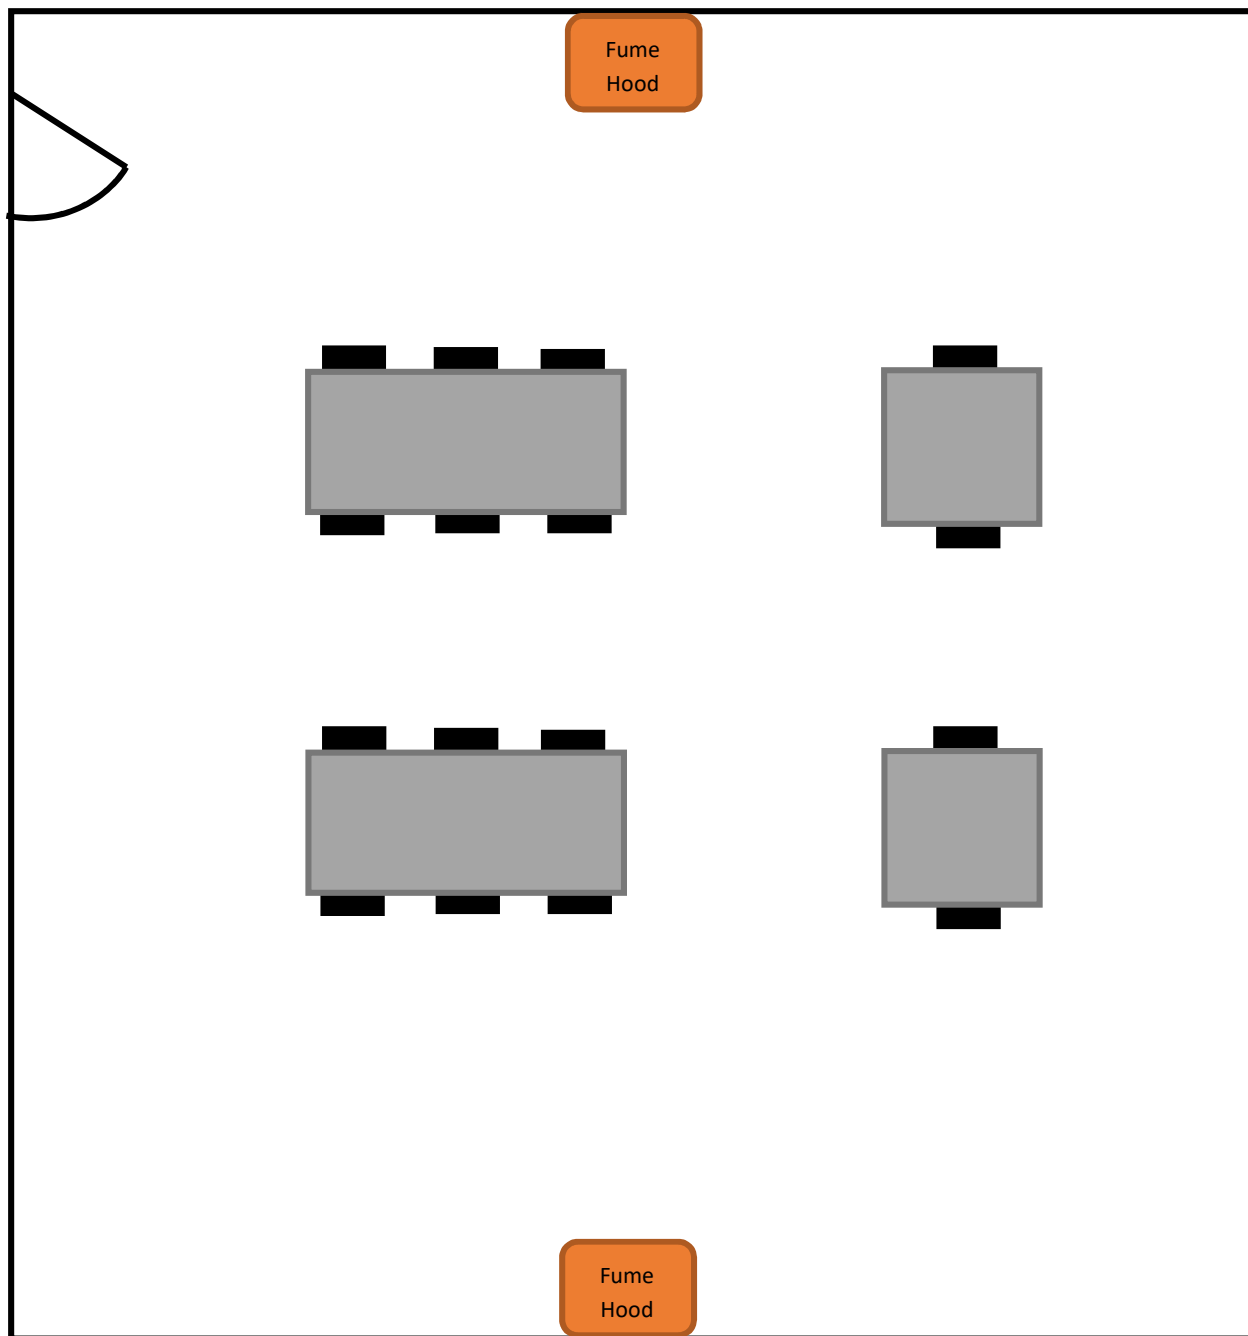

SCI 341

 Fabric, black rolling chairs

Capacity: 16

Last Updated: 01/20/2021