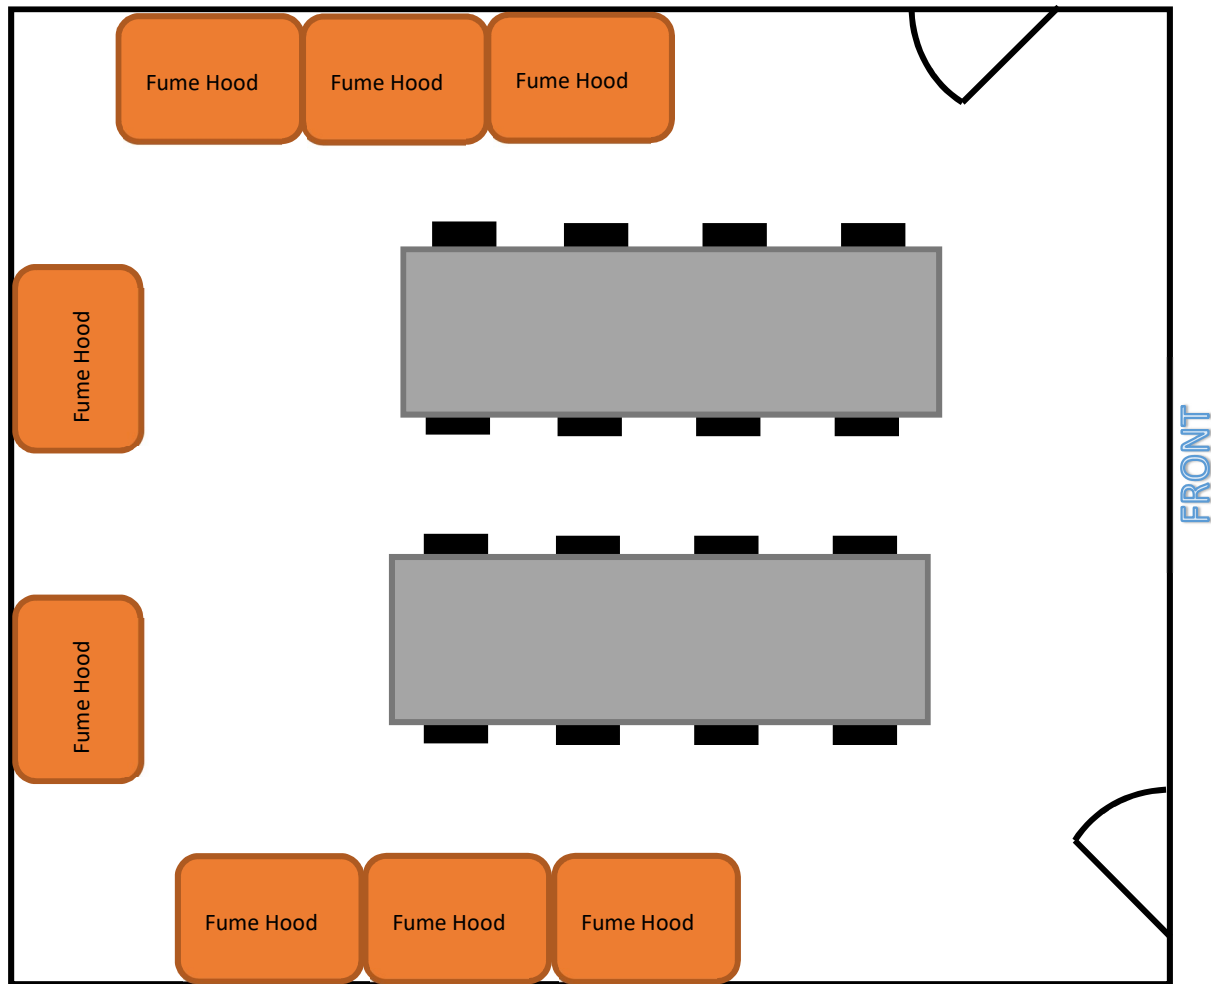

SCI 354

 Fabric, black rolling chairs

Capacity: 16

Last Updated: 01/21/2021