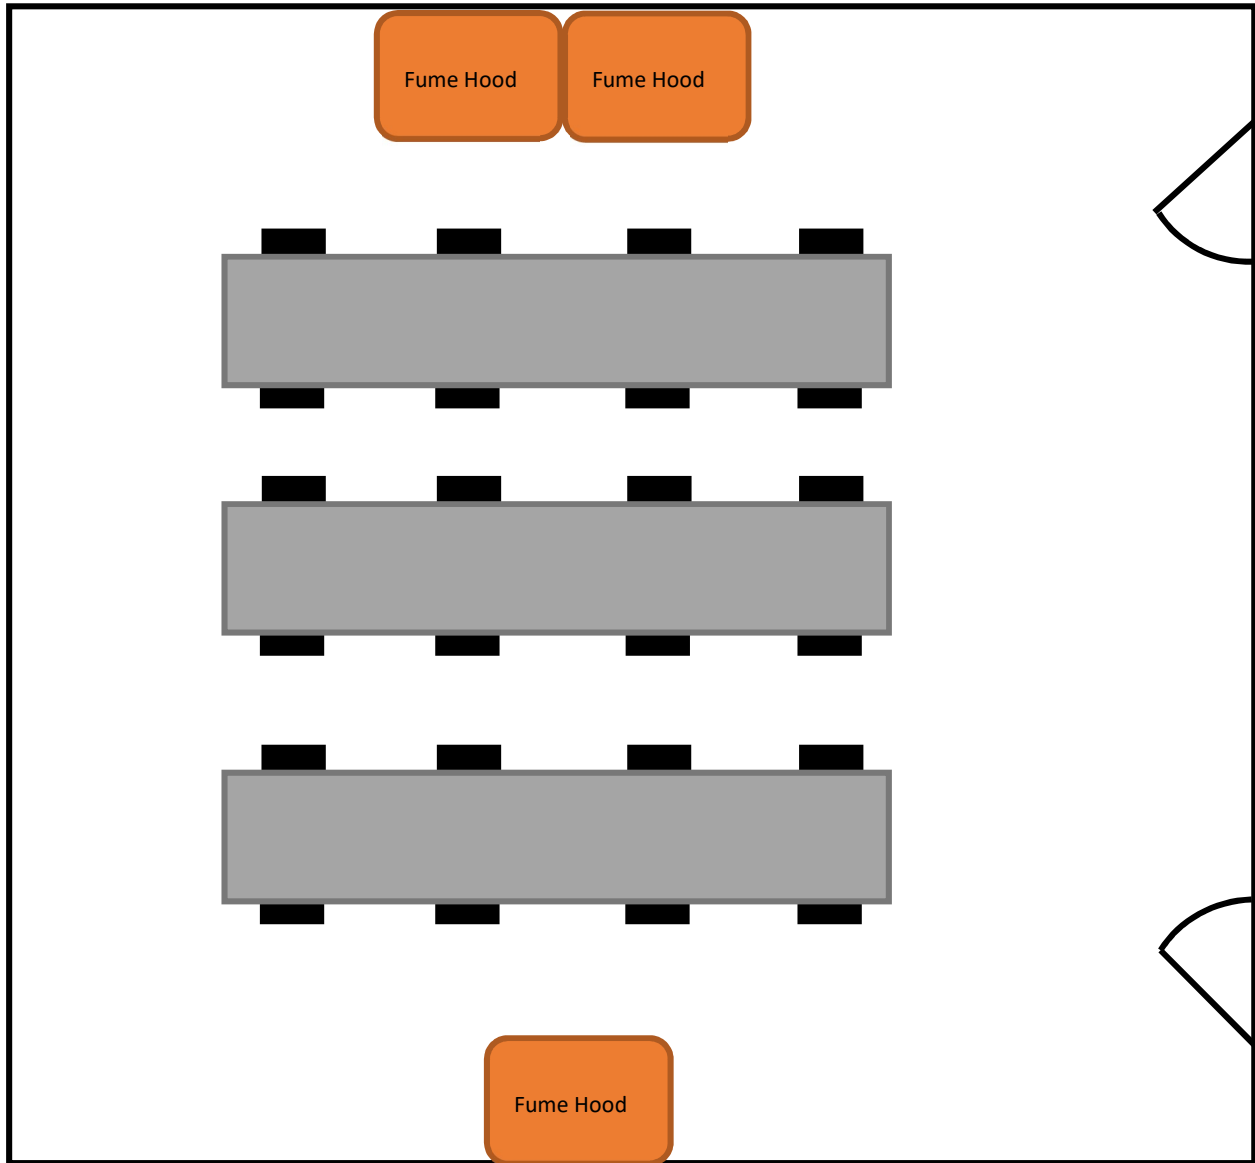

SCI 451

 Fabric, black rolling chairs

Capacity: 24

Last Updated: 01/21/2021