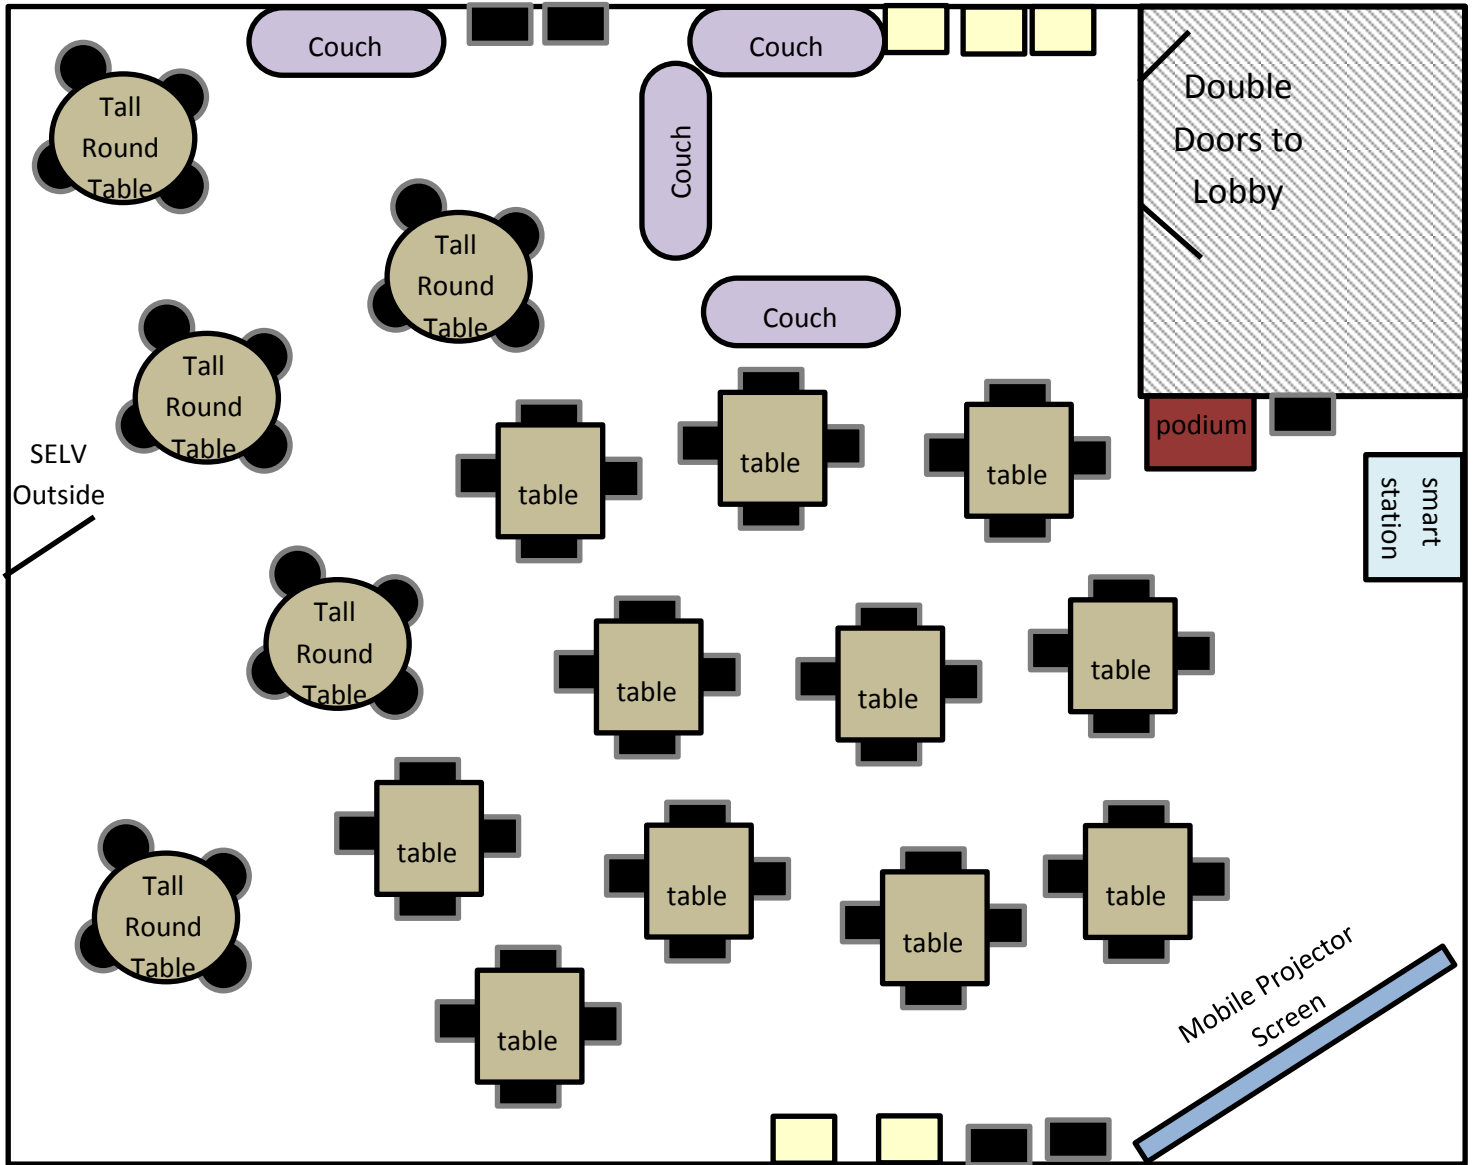

SELV 100

-  New Chairs (Plastic Black)
-  New Tall Stools (Plastic, Black)
-  5 - Couch/Chairs – Padded, arm chairs

Last Updated 07/18/13

Capacity: 144