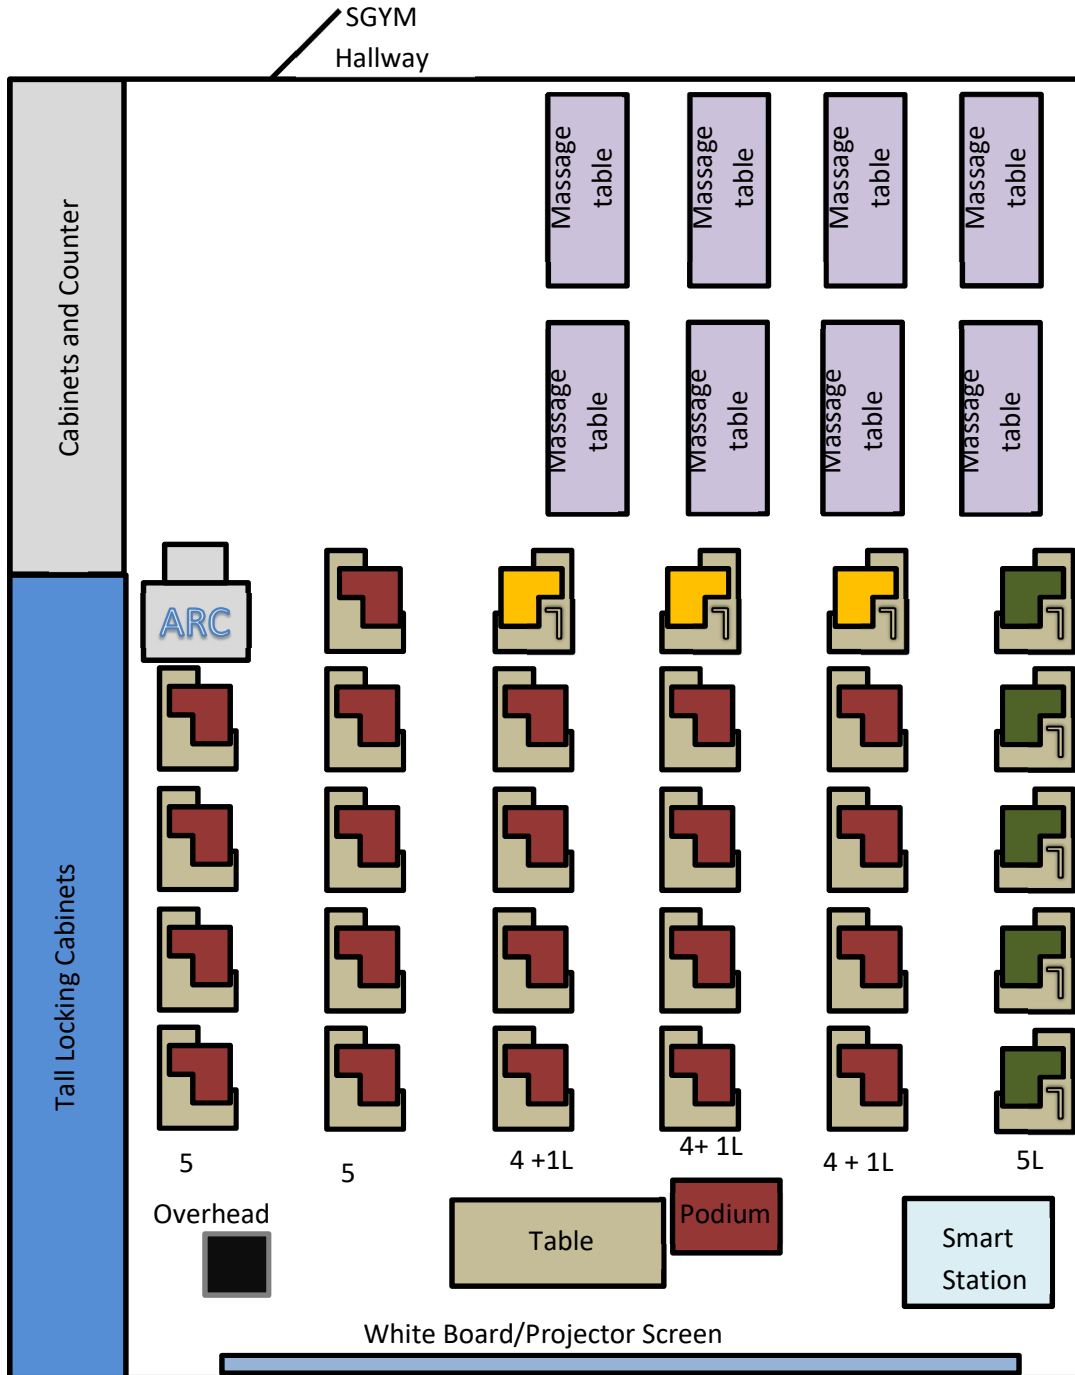

SGYM 101

FRONT

Last Updated: 07/08/15

Capacity: 30

21 – Desk and Chair combos – plastic

3 – Desk and Chair combos – plastic yellow (left handed)

5 – Desk and Chair combos – plastic green (Left handed)

1 ARC Station- Gray desk with white/gray chair