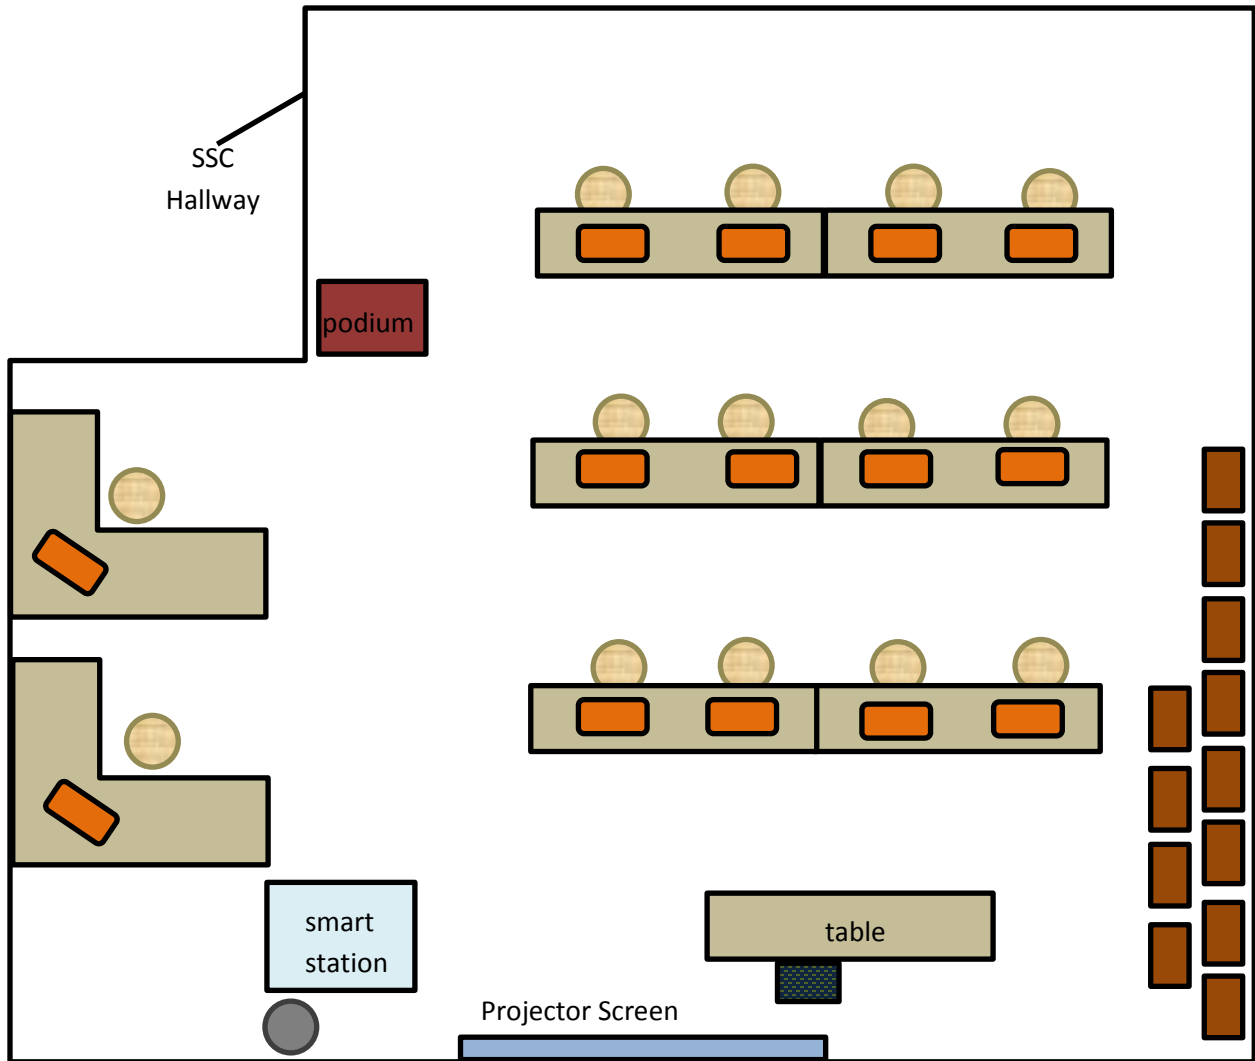

SSC 410

FRONT

Last Updated 03/23/2018

Capacity: 14

-  Computer monitor & work Station
-  14 - Chairs (Wood)
-  14 - Office Chair – Adjustable height
-  1 - Office Chair – Adjustable height
-  1 - Office Chair – Padded, plastic, and metal