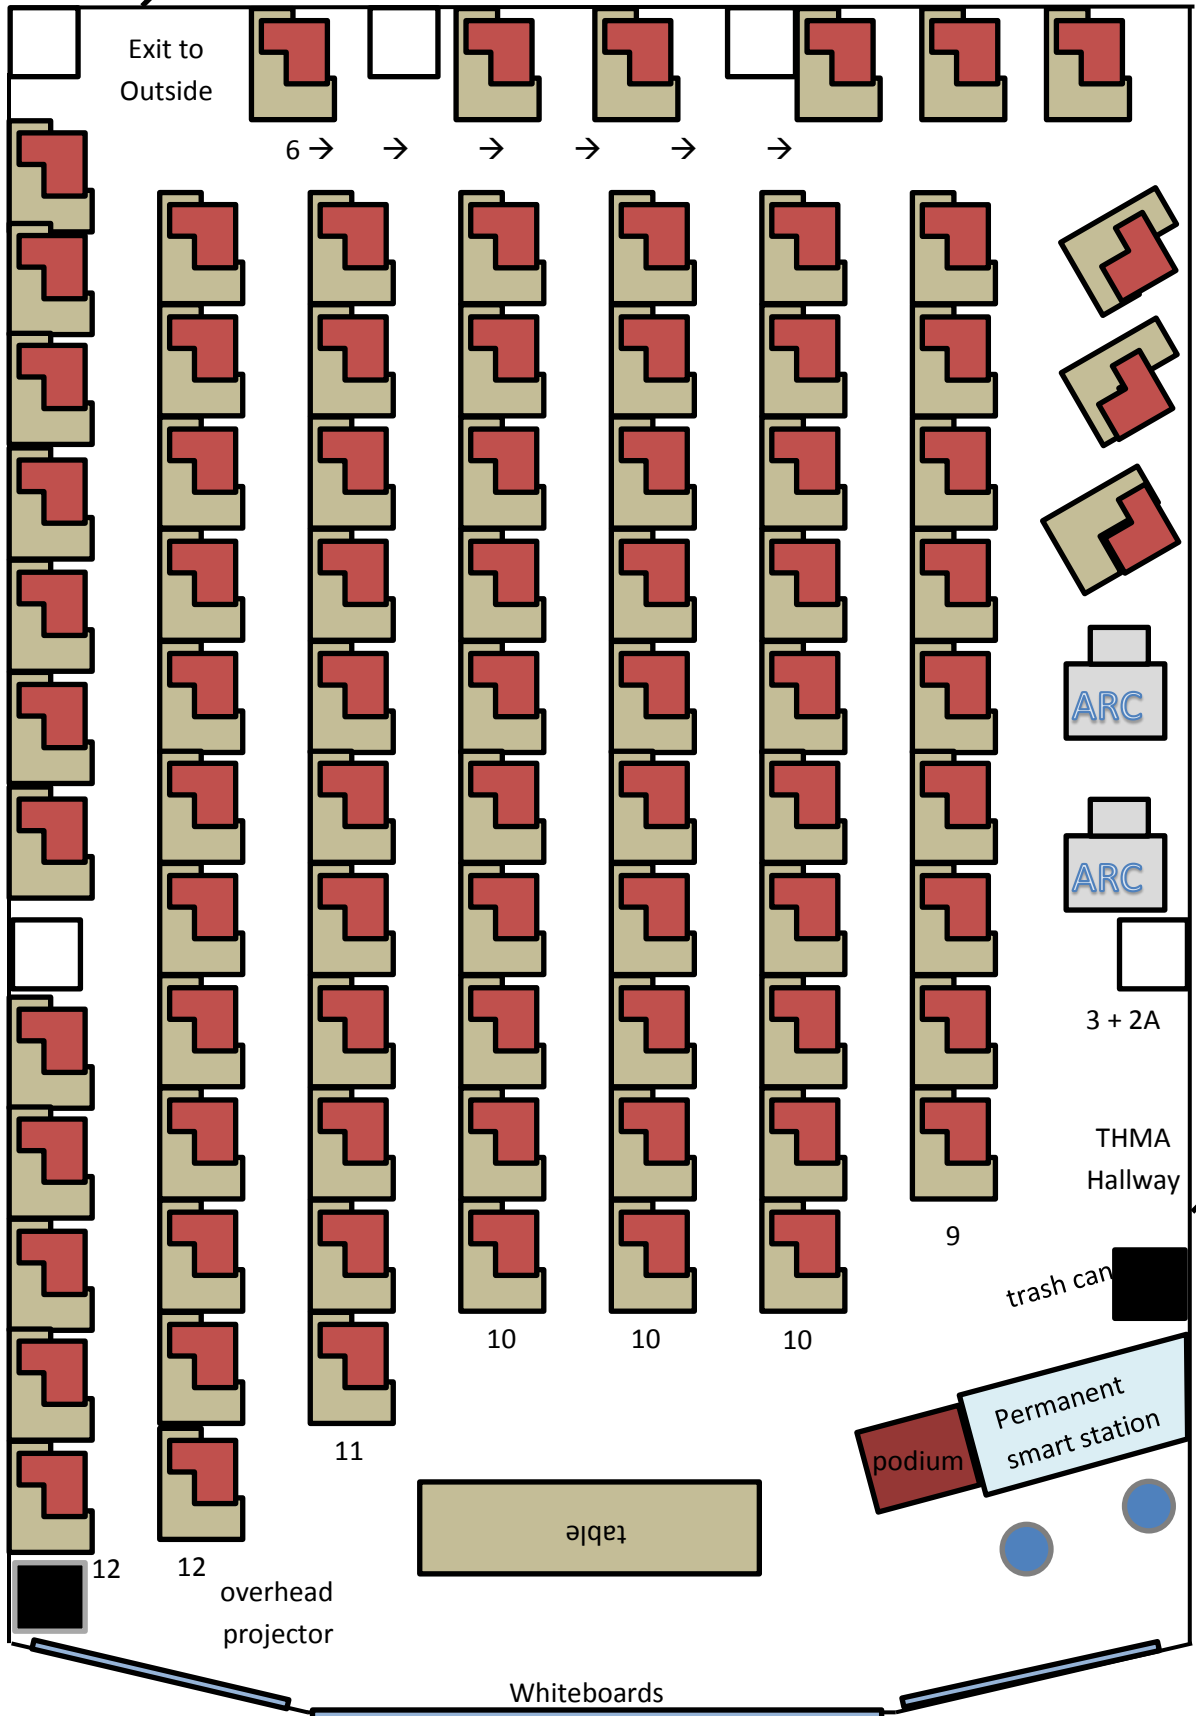

THMA 106

Capacity: 85

ARC
2 ARC Stations

83 tablet style armchairs — Maroon plastic

12 12 overhead projector

table

Whiteboards

FRONT

ARC

ARC

3 + 2A

THMA Hallway

trash can

podium Permanent smart station

9

10

10

10

11

12

12

Exit to Outside

6 → → → → →