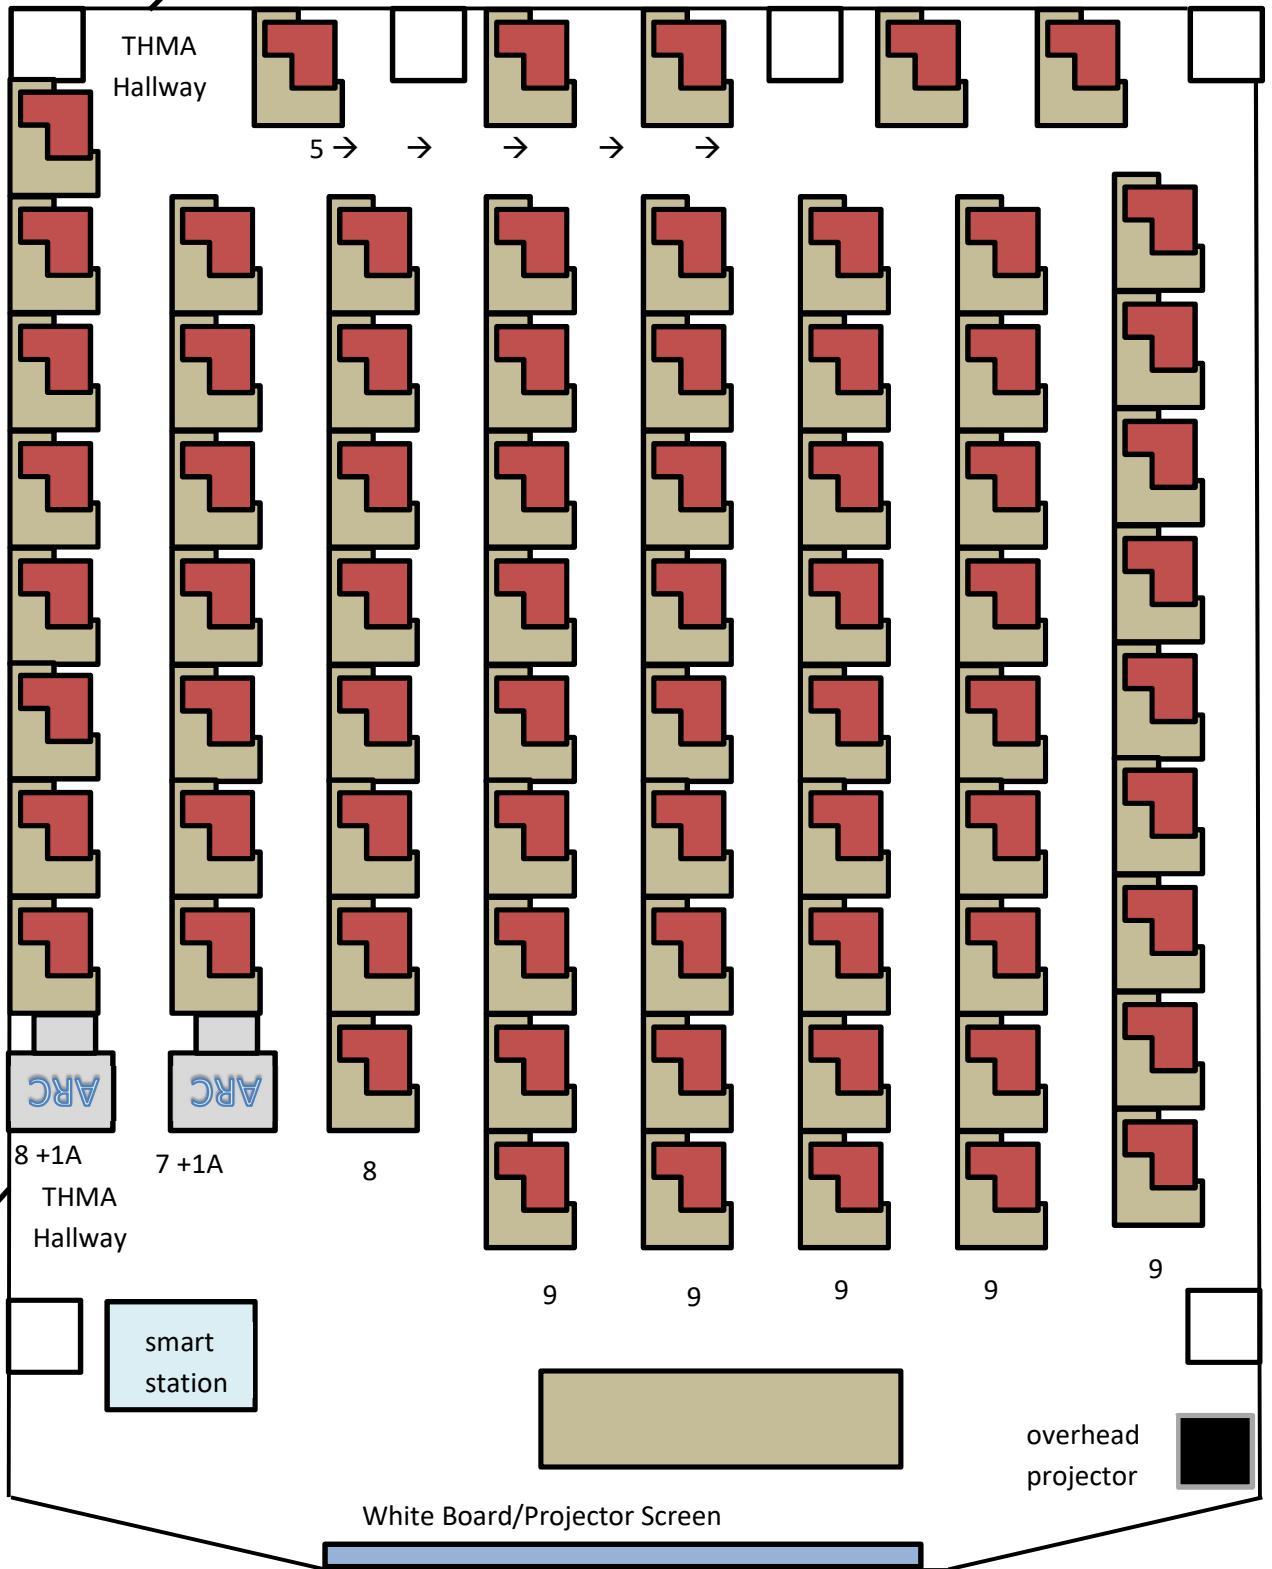

THMA 108

Capacity: 75

73 tablet style armchairs—red plastic

2 ARC Stations—gray desk with white/gray chair

FRONT