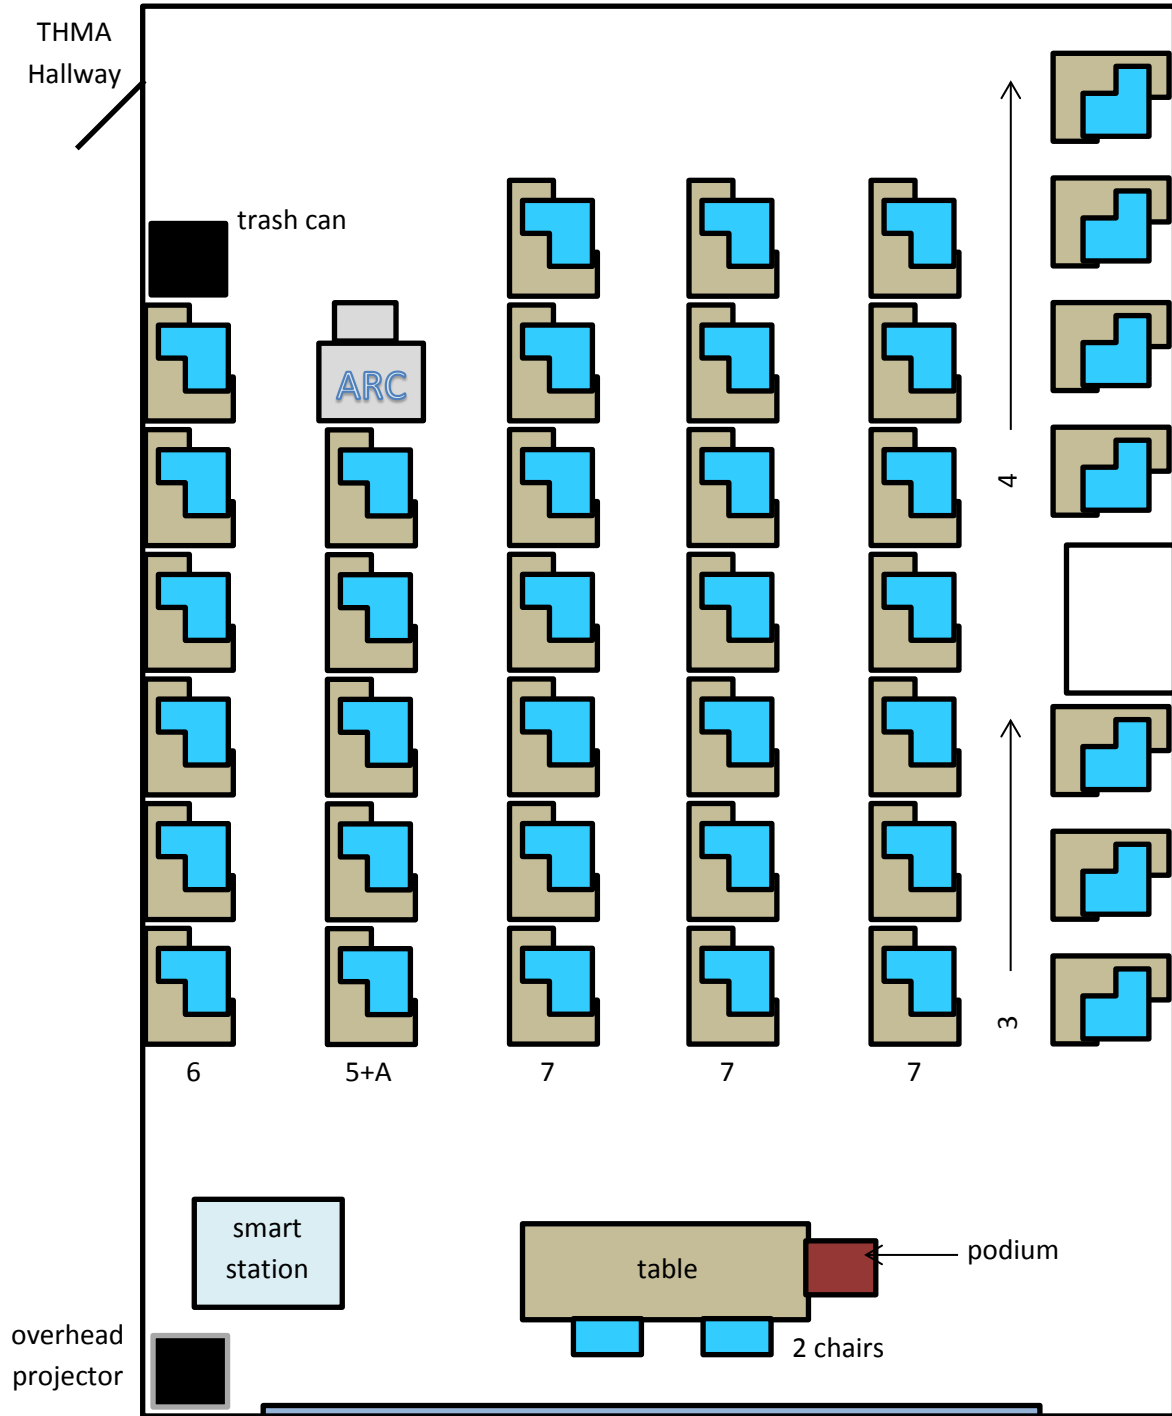

# THMA 115

FRONT

Last Updated 03/23/2018

39 tablet style armchairs— blue plastic

Capacity: 40

1 ARC Station—gray desk with white/gray chair