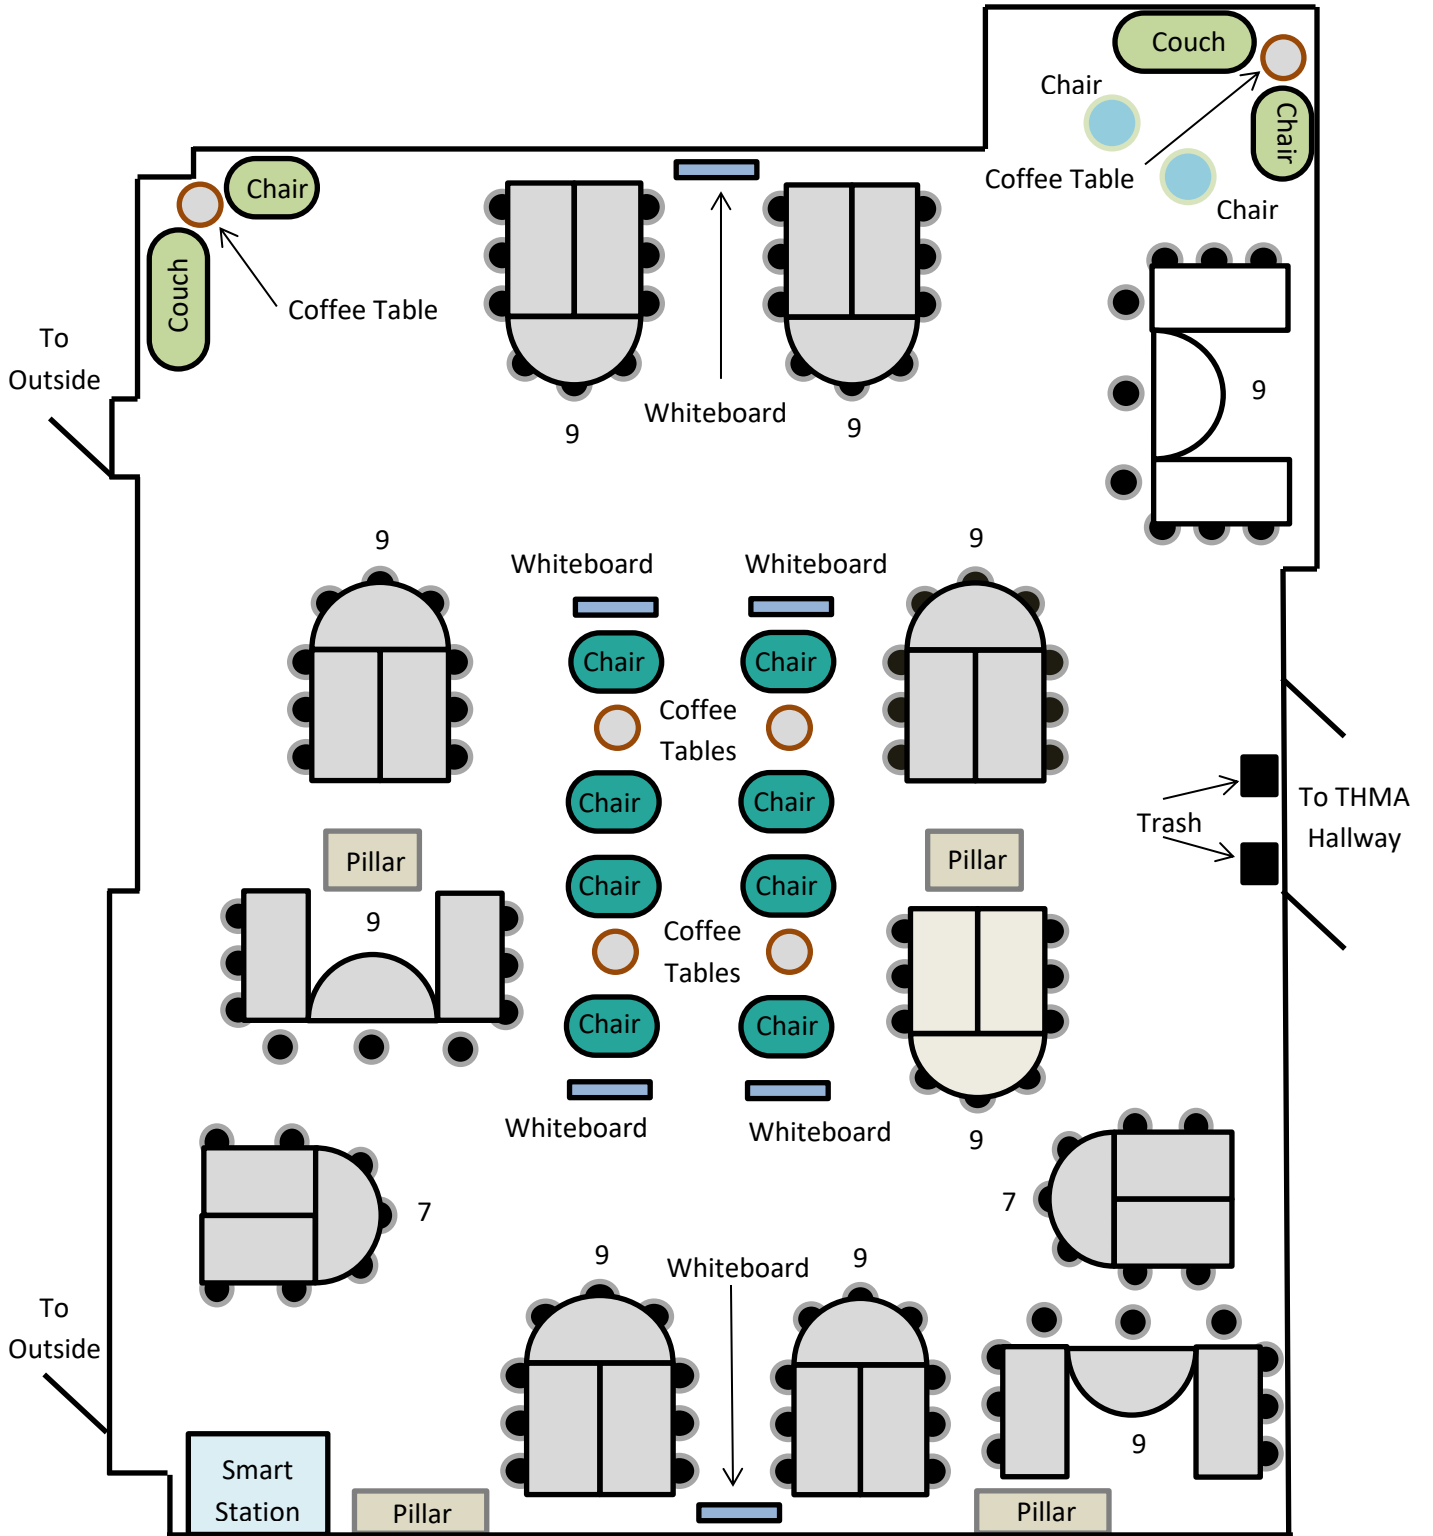

# THMA 116

FRONT

Last Updated 01/26/2022

Capacity: 115

● 115 Office Chairs (Grey, Black)