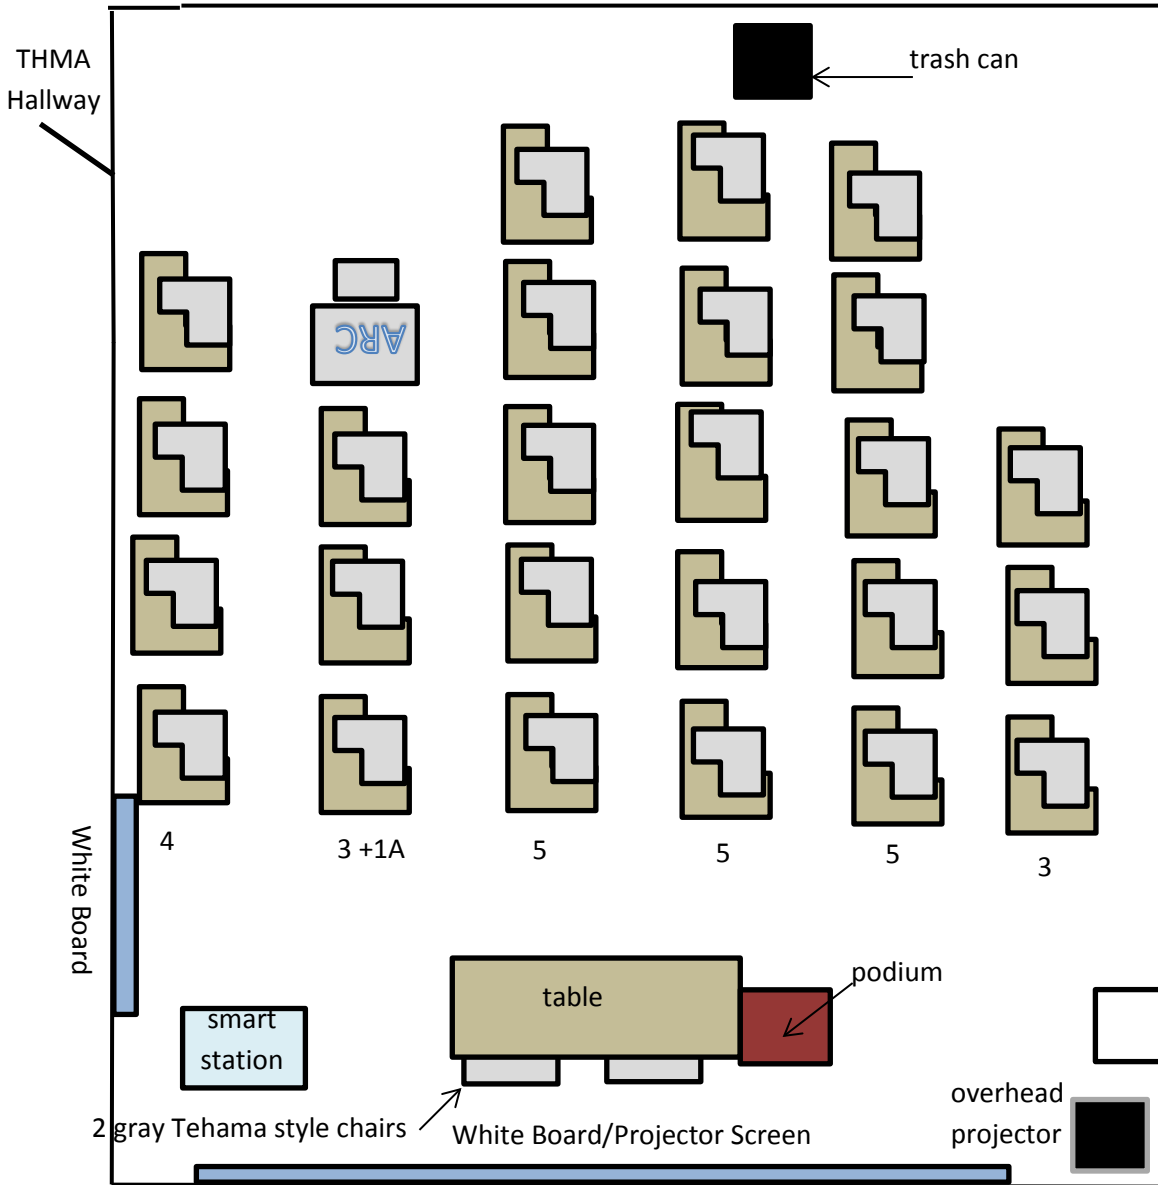

# THMA 117

Last Updated 03/23/2018

1 ARC Station –gray desk with white/gray chair

25 tablet style armchairs—gray plastic