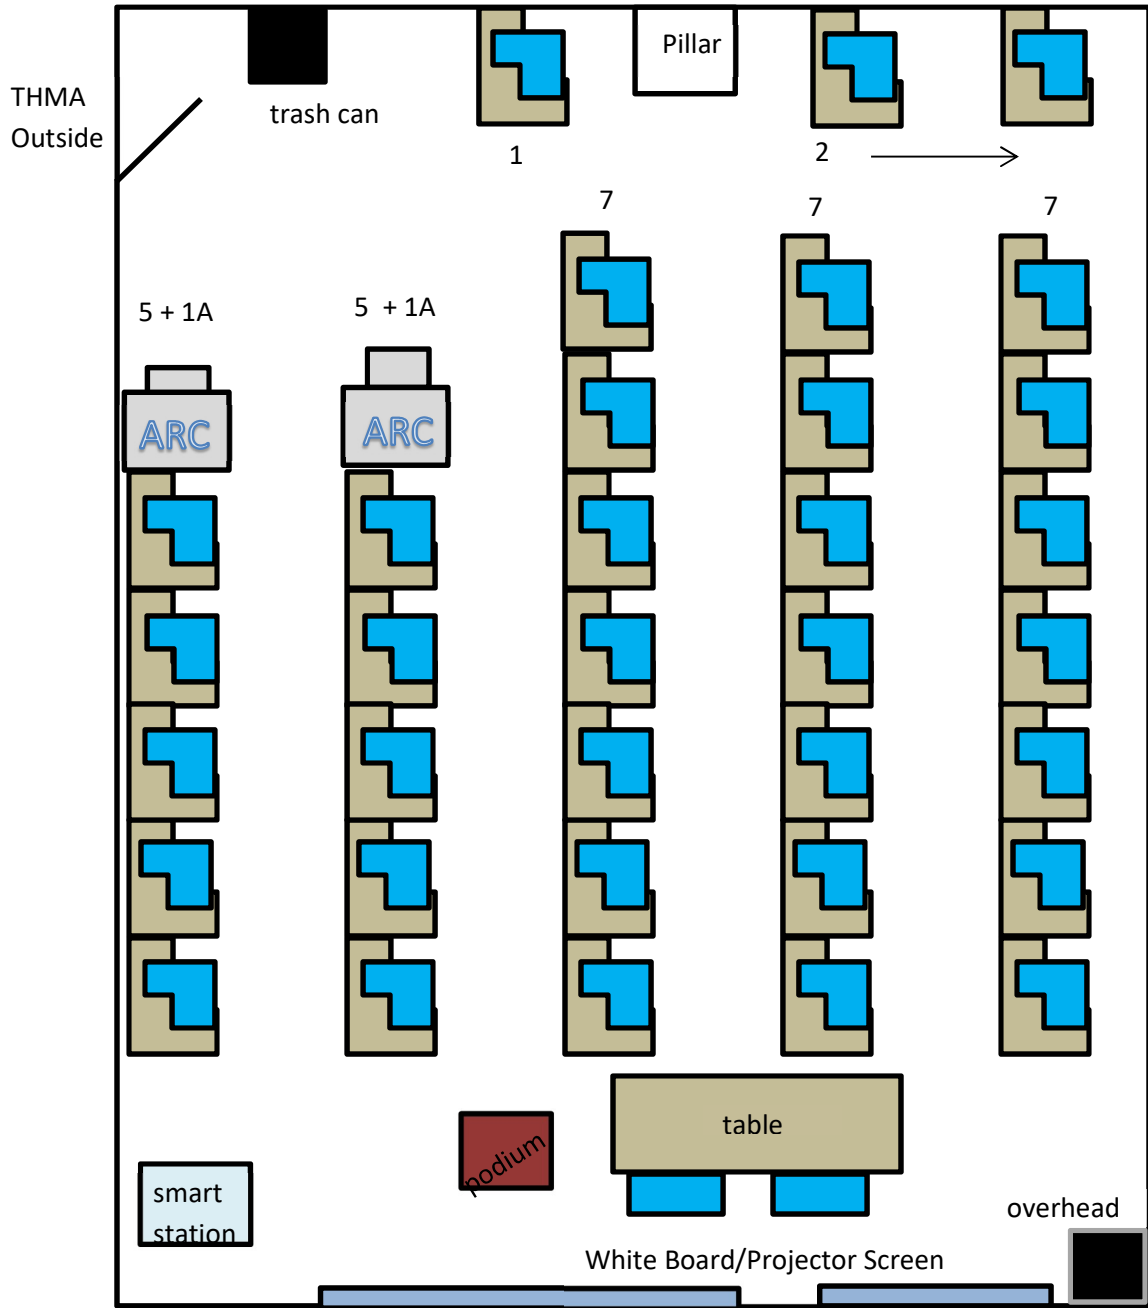

THMA 130

Capacity: 36

 2 blue Tehama style chairs

2 ARC Stations –gray desk with white/gray chair

 34 tablet style armchairs— blue plastic

Last Updated 03/23/2018