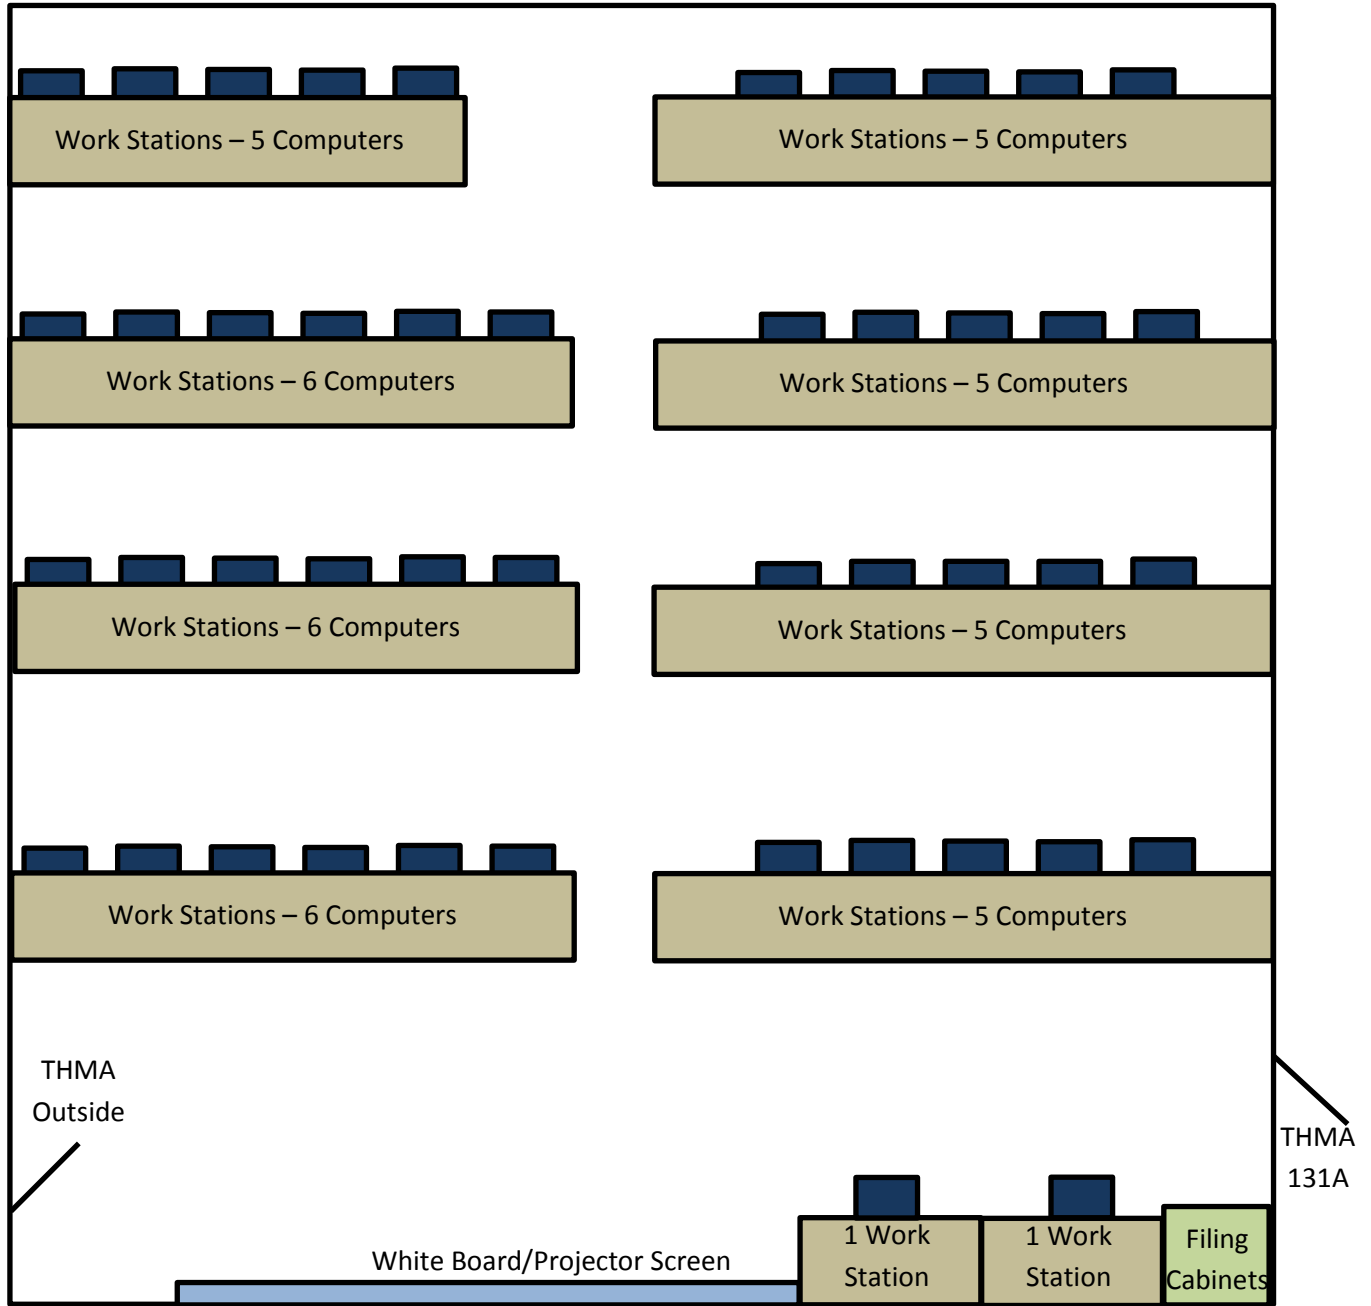

# THMA 131

 45 - Chairs (Plastic, Metal)

Capacity: 43

Last Updated 03/23/2018