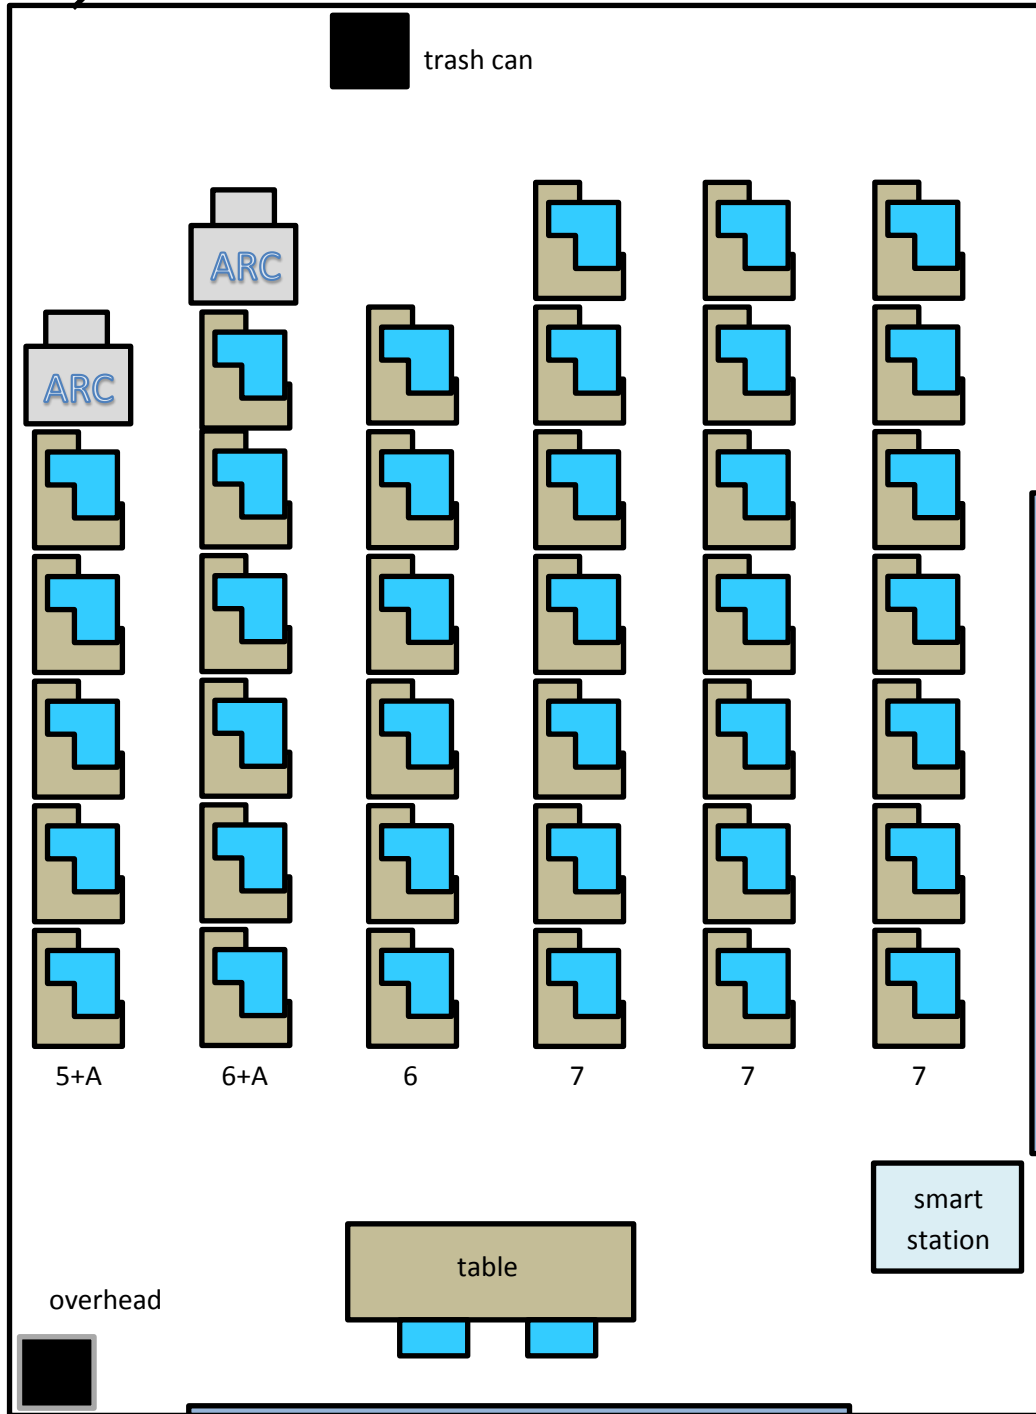

THMA  
Hallway

# THMA 210

FRONT

Last Updated 03/23/2018

Capacity: 40

38 tablet style armchairs—  
blue plastic

2 ARC Stations— gray desk with  
white/gray chair